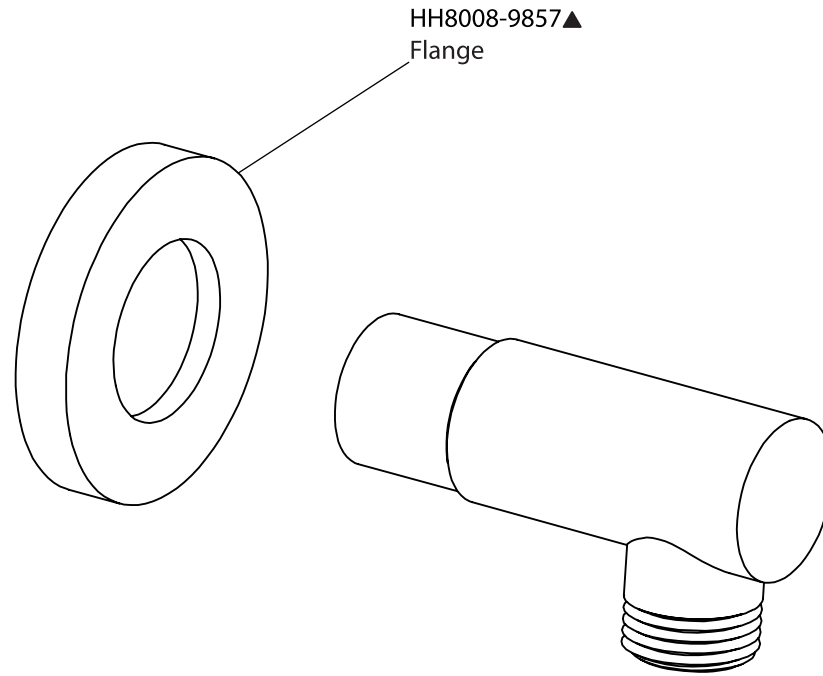

Product Parts Breakdown

Model No.ORO.7100

Ver 2.53

Product Parts Breakdown

▲ Specify Finish

HH1002A
Shower Head

Model No.HH1002A

Ver 2.53

Ver 2.54

Product Parts Breakdown

Model No.JVH.4420F

Ver 2.54

FLUSSO
LUXURY PLUMBING FIXTURES

Product Parts Breakdown

▲ Specify Finish

Model No.HH1004H

Ver 2.55

FLUSSO
LUXURY PLUMBING FIXTURES

Product Parts Breakdown

Model No.ORO.601001A **Ver** 2.55

Product Parts Breakdown

▲ Specify Finish

Model No.ORO.5502

Ver 2.53

FLUSSO
LUXURY PLUMBING FIXTURES

Product Parts Breakdown

▲ Specify Finish

Model No.HH.150EM

Ver 2.54

FLUSSO
LUXURY PLUMBING FIXTURES