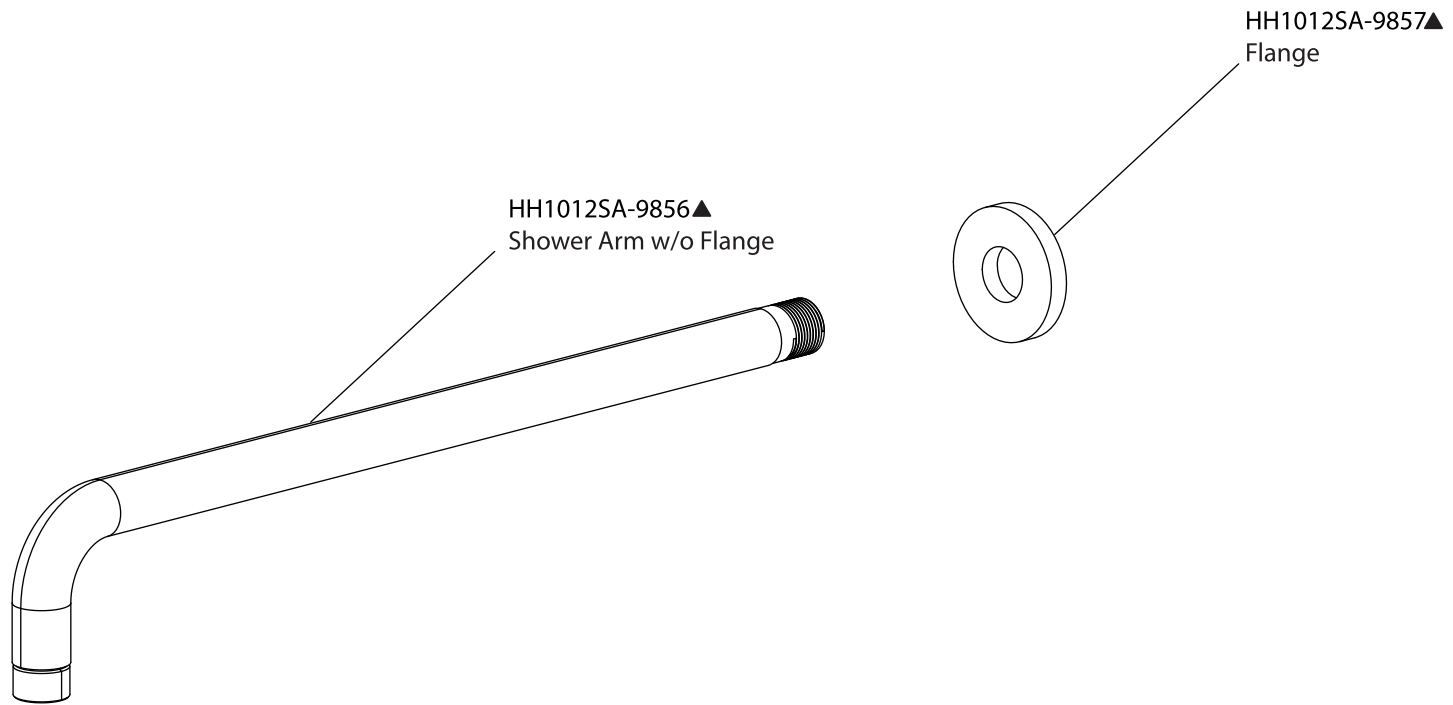

Product Parts Breakdown

Model No.ORO.7100

Ver 2.53

Product Parts Breakdown

▲ Specify Finish

HH1002A
Shower Head

Model No.HH1002A

Ver 2.53

FLUSSO
LUXURY PLUMBING FIXTURES

Product Parts Breakdown

▲ Specify Finish

Model No.HH1012SA

Ver 2.53

FLUSSO
LUXURY PLUMBING FIXTURES

Product Parts Breakdown

Model No.ORO.4000T

Ver 2.54

Product Parts Breakdown

Model No.JVH.4420F

Ver 2.54

FLUSSO
LUXURY PLUMBING FIXTURES

Product Parts Breakdown

▲ Specify Finish

Model No.HH1004H

Ver 2.55

FLUSSO
LUXURY PLUMBING FIXTURES

Product Parts Breakdown

Model No.ORO.601001A **Ver** 2.55

Product Parts Breakdown

▲ Specify Finish

Model No.ORO.5502

Ver 2.53