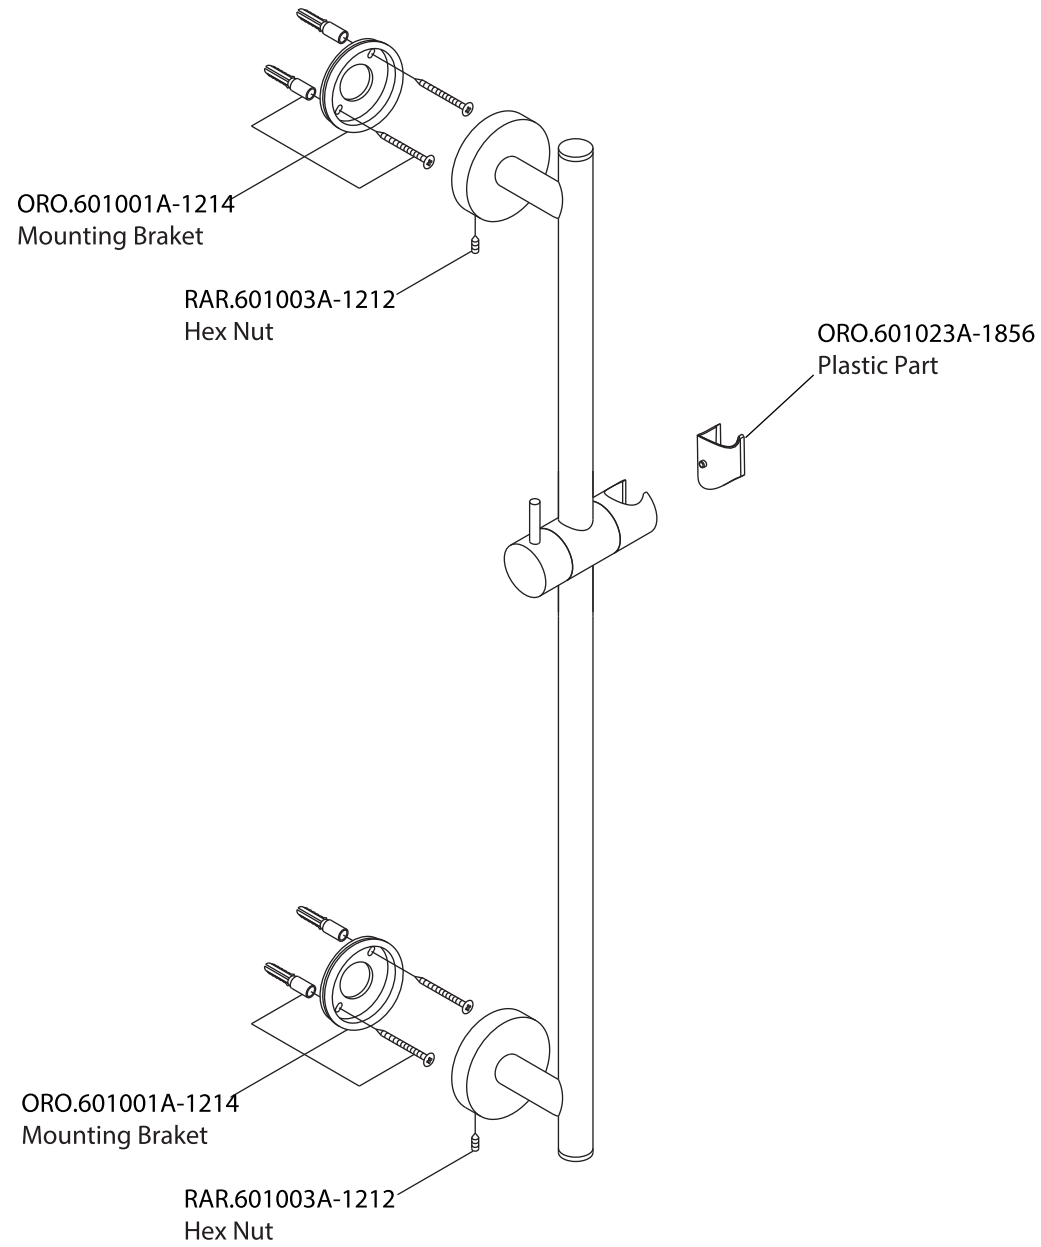

Product Parts Breakdown

Model No.ORO.7100

Ver 2.53

Product Parts Breakdown

▲ Specify Finish

HH1002A
Shower Head

Model No.HH1002A

Ver 2.53

FLUSSO
LUXURY PLUMBING FIXTURES

Product Parts Breakdown

▲ Specify Finish

Model No.HH1012SA

Ver 2.53

FLUSSO
LUXURY PLUMBING FIXTURES

Product Parts Breakdown

Model No.ORO.4000T

Ver 2.54

Product Parts Breakdown

Model No.JVH.4420F

Ver 2.54

FLUSSO
LUXURY PLUMBING FIXTURES

Product Parts Breakdown

▲ Specify Finish

Model No.HH1004H

Ver 2.55

FLUSSO
LUXURY PLUMBING FIXTURES

Product Parts Breakdown

Model No.ORO.601001A **Ver** 2.55

Product Parts Breakdown

▲ Specify Finish

Model No.ORO.5502

Ver 2.53