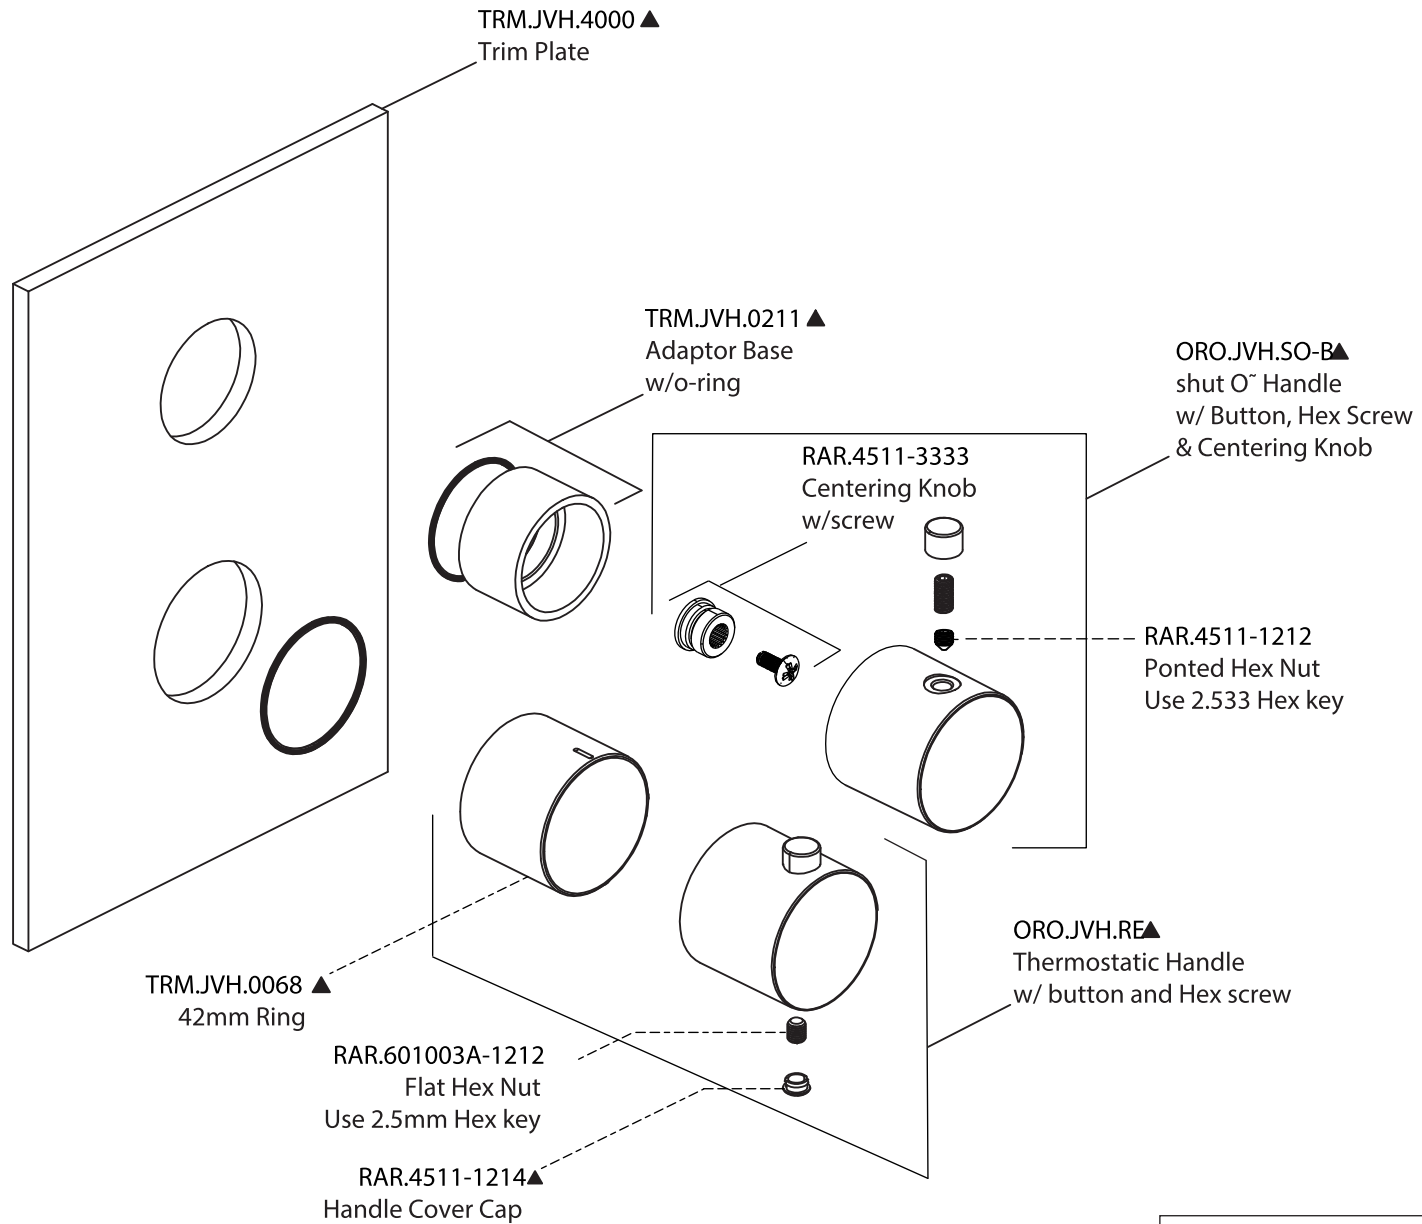

Product Parts Breakdown

Model No.ORO.7100

Ver 2.53

Product Parts Breakdown

▲ Specify Finish

HH1002A
Shower Head

Model No.HH1002A

Ver 2.53

FLUSSO
LUXURY PLUMBING FIXTURES

Product Parts Breakdown

▲ Specify Finish

Model No.HH1012SA

Ver 2.53

FLUSSO
LUXURY PLUMBING FIXTURES

Product Parts Breakdown

Model No.ORO.4000T

Ver 2.54

Product Parts Breakdown

Model No.JVH.4420F

Ver 2.54

FLUSSO
LUXURY PLUMBING FIXTURES

Product Parts Breakdown

▲ Specify Finish

Model No.HH1004H

Ver 2.55

FLUSSO
LUXURY PLUMBING FIXTURES

Product Parts Breakdown

Model No.ORO.601001A **Ver** 2.55

Product Parts Breakdown

▲ Specify Finish

Model No.ORO.5502

Ver 2.53