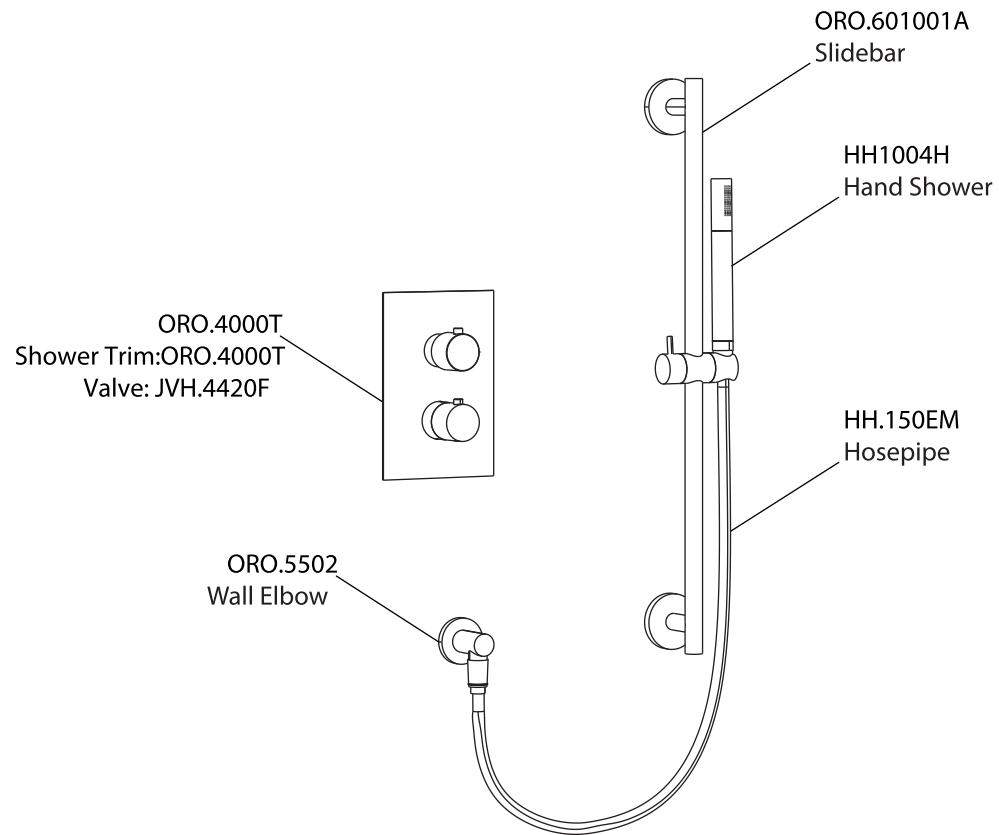

Product Parts Breakdown

Model No.ORO.7100

Ver 2.53

Product Parts Breakdown

▲ Specify Finish

HH1002A
Shower Head

Model No.HH1002A

Ver 2.53

FLUSSO
LUXURY PLUMBING FIXTURES

Product Parts Breakdown

▲ Specify Finish

Model No.HH1012SA

Ver 2.53

FLUSSO
LUXURY PLUMBING FIXTURES

Product Parts Breakdown

Model No.ORO.4000T

Ver 2.54

Product Parts Breakdown

Model No.JVH.4420F

Ver 2.54

FLUSSO
LUXURY PLUMBING FIXTURES

Product Parts Breakdown

▲ Specify Finish

Model No.HH1004H

Ver 2.55

FLUSSO
LUXURY PLUMBING FIXTURES

Product Parts Breakdown

Model No.ORO.601001A **Ver** 2.55

Product Parts Breakdown

▲ Specify Finish

Model No.ORO.5502

Ver 2.53