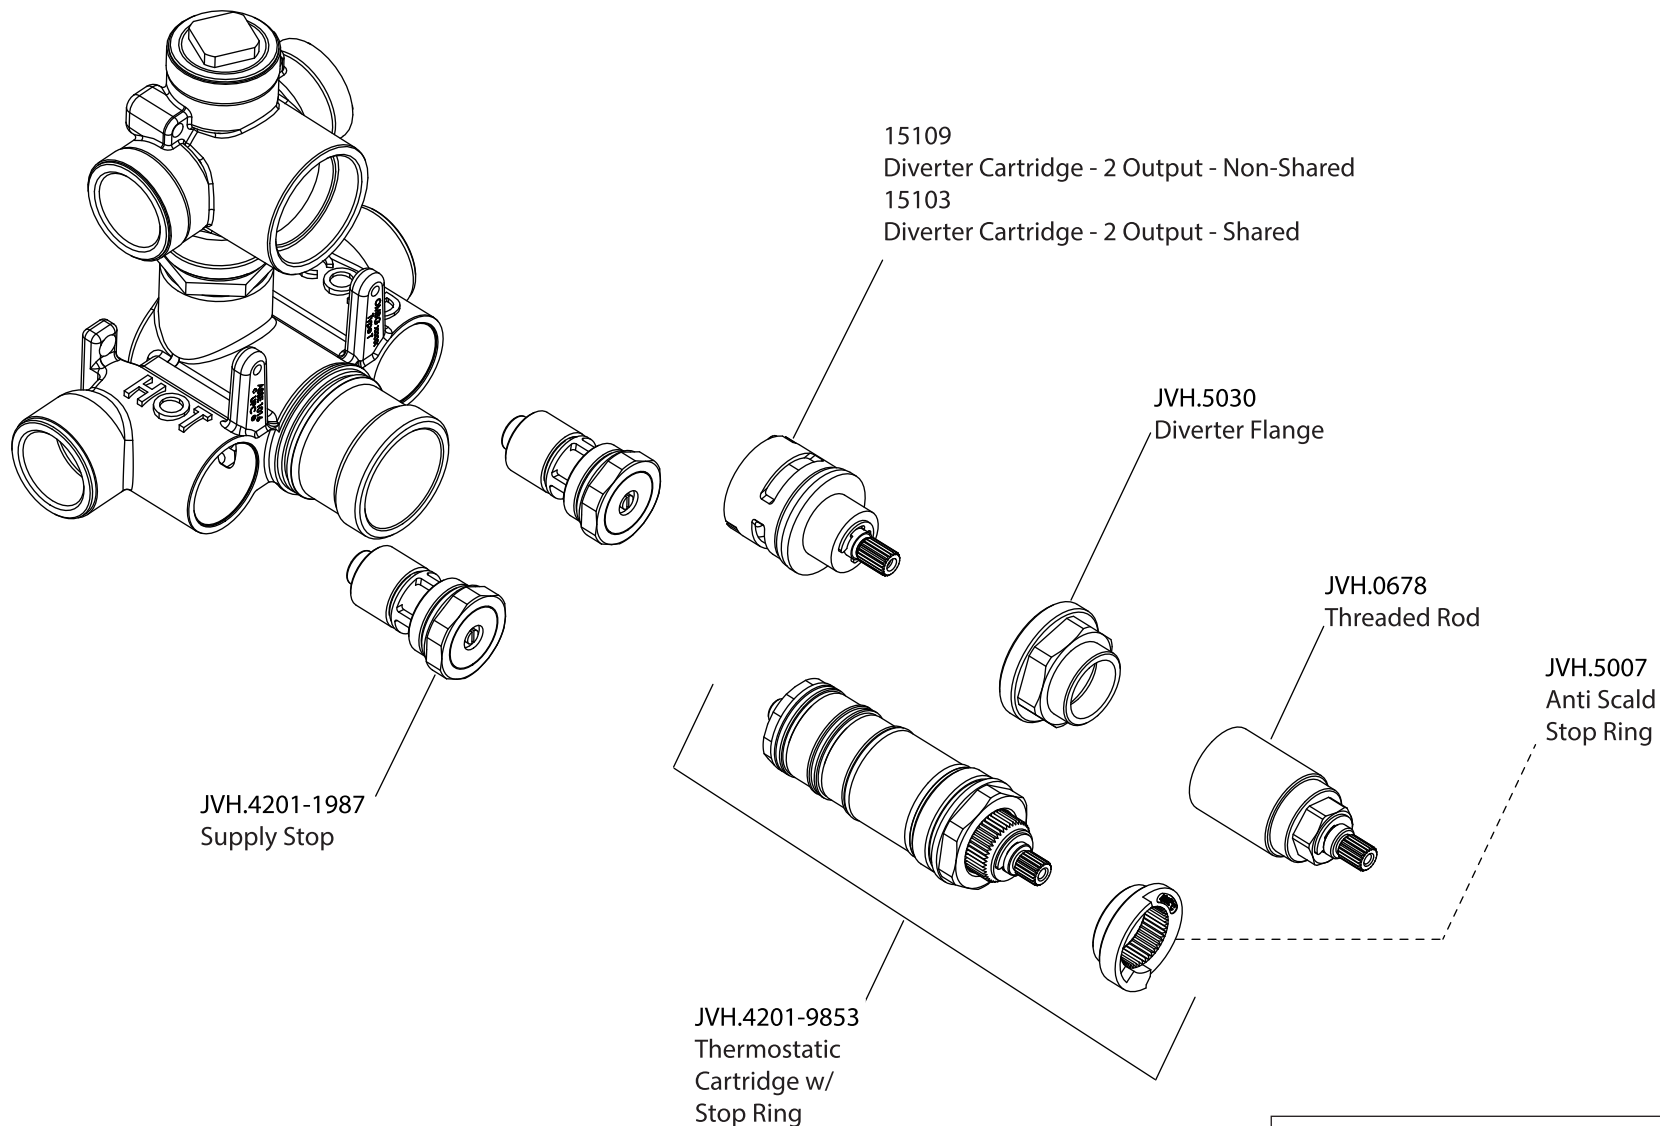

Product Parts Breakdown

Model No.ORO.7100

Ver 2.53

Product Parts Breakdown

▲ Specify Finish

HH1002A
Shower Head

Model No.HH1002A

Ver 2.53

FLUSSO
LUXURY PLUMBING FIXTURES

Product Parts Breakdown

▲ Specify Finish

Model No.HH1012SA

Ver 2.53

FLUSSO
LUXURY PLUMBING FIXTURES

Product Parts Breakdown

Model No.ORO.4000T

Ver 2.54

Product Parts Breakdown

Model No.JVH.4420F

Ver 2.54

FLUSSO
LUXURY PLUMBING FIXTURES

Product Parts Breakdown

▲ Specify Finish

Model No.HH1004H

Ver 2.55

FLUSSO
LUXURY PLUMBING FIXTURES

Product Parts Breakdown

Model No.ORO.601001A **Ver** 2.55

Product Parts Breakdown

▲ Specify Finish

Model No.ORO.5502

Ver 2.53