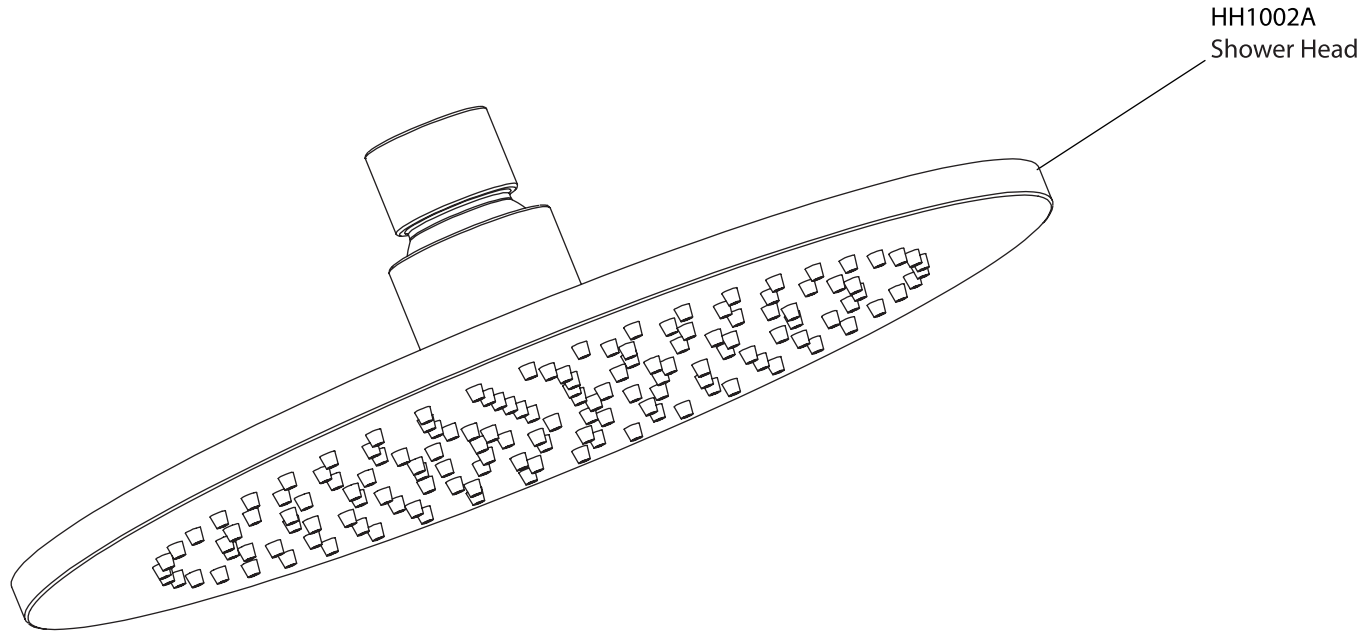

Product Parts Breakdown

Model No.ORO.7100

Ver 2.53

Product Parts Breakdown

▲ Specify Finish

HH1002A
Shower Head

Model No.HH1002A

Ver 2.53

FLUSSO
LUXURY PLUMBING FIXTURES

Product Parts Breakdown

▲ Specify Finish

Model No.HH1012SA

Ver 2.53

FLUSSO
LUXURY PLUMBING FIXTURES

Product Parts Breakdown

Model No.ORO.4000T

Ver 2.54

Product Parts Breakdown

Model No.JVH.4420F

Ver 2.54

FLUSSO
LUXURY PLUMBING FIXTURES

Product Parts Breakdown

▲ Specify Finish

Model No.HH1004H

Ver 2.55

FLUSSO
LUXURY PLUMBING FIXTURES

Product Parts Breakdown

Model No.ORO.601001A **Ver** 2.55

Product Parts Breakdown

▲ Specify Finish

Model No.ORO.5502

Ver 2.53