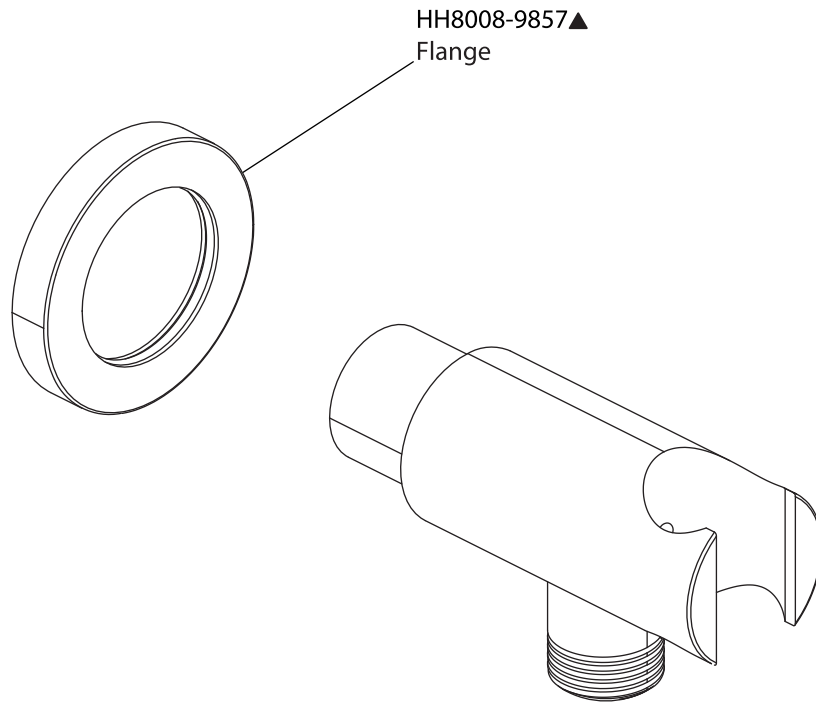

Ver 2.53

FLUSSO
LUXURY PLUMBING FIXTURES

Product Parts Breakdown

▲ Specify Finish

Model No.HH1012SA

Ver 2.53

FLUSSO
LUXURY PLUMBING FIXTURES

Product Parts Breakdown

Model No.ORO.4000T

Ver 2.54

Product Parts Breakdown

Model No.JVH.4420F

Ver 2.54

FLUSSO
LUXURY PLUMBING FIXTURES

Product Parts Breakdown

▲ Specify Finish

Model No.HH1004

Ver 2.55

FLUSSO
LUXURY PLUMBING FIXTURES

Product Parts Breakdown

▲ Specify Finish

Model No.HH8008

Ver 2.54

FLUSSO
LUXURY PLUMBING FIXTURES