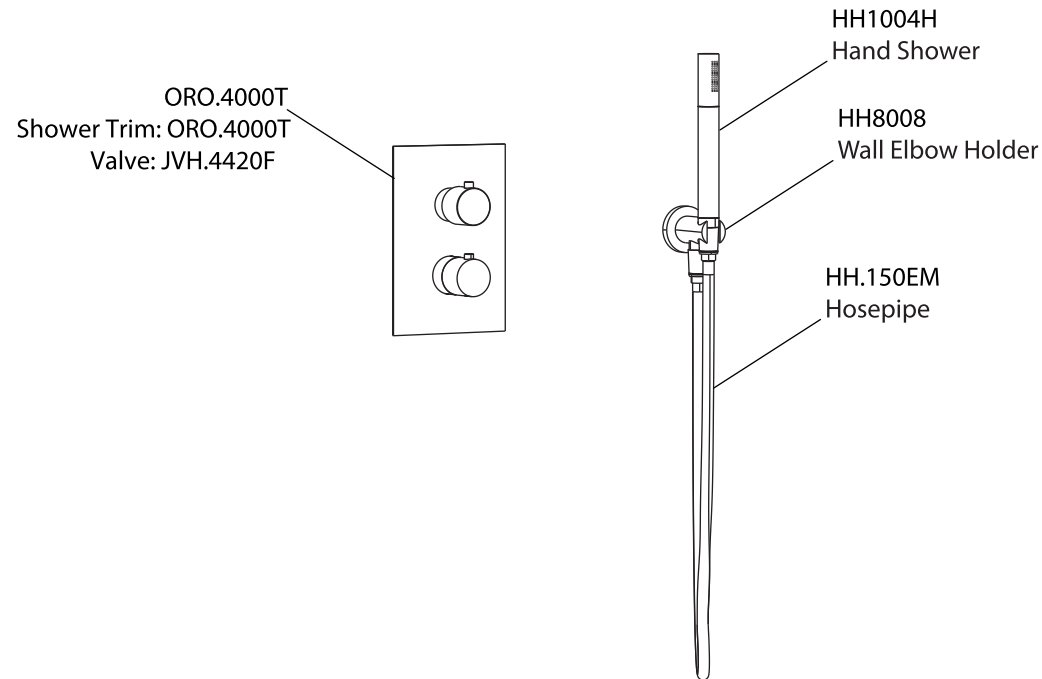

Product Parts Breakdown

▲ Specify Finish

Model No. ORO.7050

Ver 2.53

 **FLUSSO**
LUXURY PLUMBING FIXTURES

Product Parts Breakdown

▲ Specify Finish

Model No.HH1002A

Ver 2.53

FLUSSO
LUXURY PLUMBING FIXTURES

Product Parts Breakdown

▲ Specify Finish

Model No.HH1012SA

Ver 2.53

FLUSSO
LUXURY PLUMBING FIXTURES

Product Parts Breakdown

Model No.ORO.4000T

Ver 2.54

Product Parts Breakdown

Model No.JVH.4420F

Ver 2.54

FLUSSO
LUXURY PLUMBING FIXTURES

Product Parts Breakdown

▲ Specify Finish

Model No.HH1004

Ver 2.55

FLUSSO
LUXURY PLUMBING FIXTURES

Product Parts Breakdown

▲ Specify Finish

Model No.HH8008

Ver 2.54

FLUSSO
LUXURY PLUMBING FIXTURES