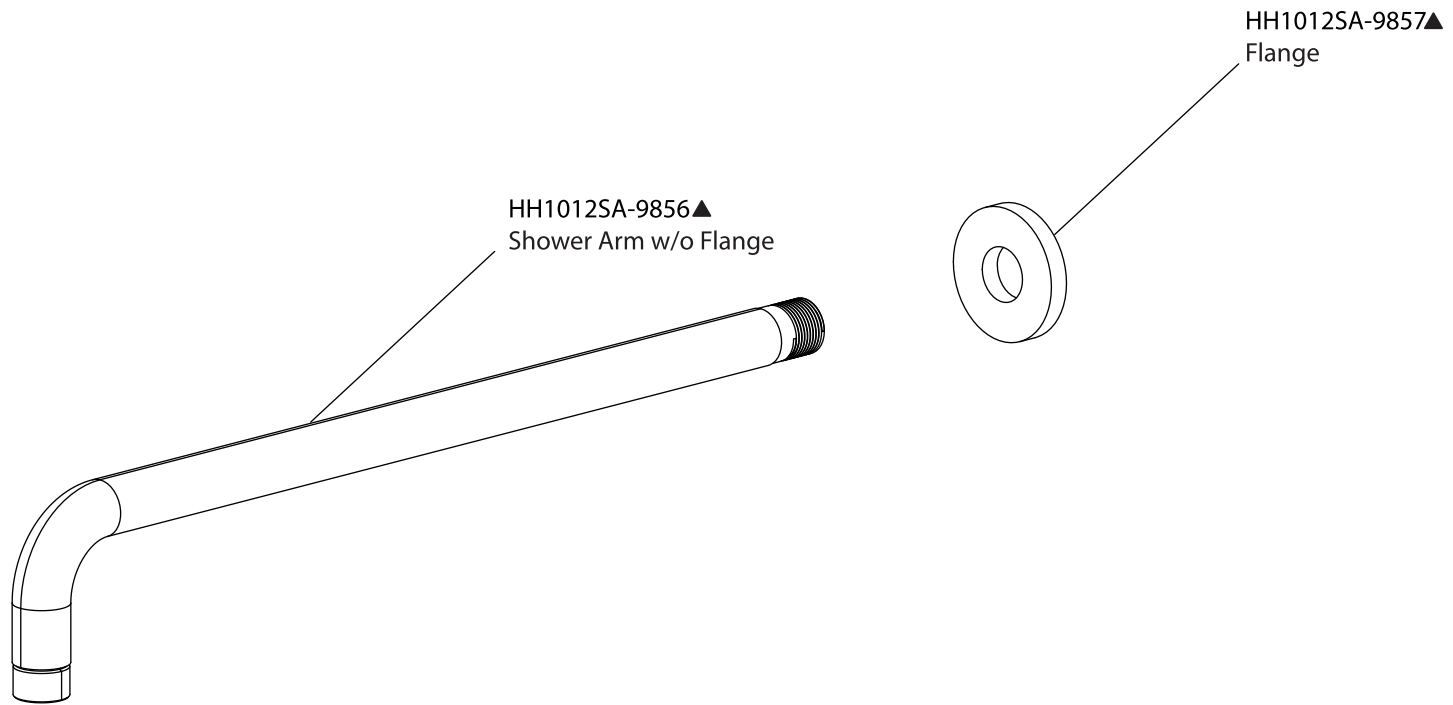

Product Parts Breakdown

▲ Specify Finish

Model No. ORO.7050

Ver 2.53

 **FLUSSO**
LUXURY PLUMBING FIXTURES

Product Parts Breakdown

▲ Specify Finish

Model No.HH1002A

Ver 2.53

FLUSSO
LUXURY PLUMBING FIXTURES

Product Parts Breakdown

▲ Specify Finish

Model No.HH1012SA

Ver 2.53

FLUSSO
LUXURY PLUMBING FIXTURES

Product Parts Breakdown

Model No.ORO.4000T

Ver 2.54

Product Parts Breakdown

Model No.JVH.4420F

Ver 2.54

FLUSSO
LUXURY PLUMBING FIXTURES

Product Parts Breakdown

▲ Specify Finish

Model No.HH1004

Ver 2.55

FLUSSO
LUXURY PLUMBING FIXTURES

Product Parts Breakdown

▲ Specify Finish

Model No.HH8008

Ver 2.54

FLUSSO
LUXURY PLUMBING FIXTURES