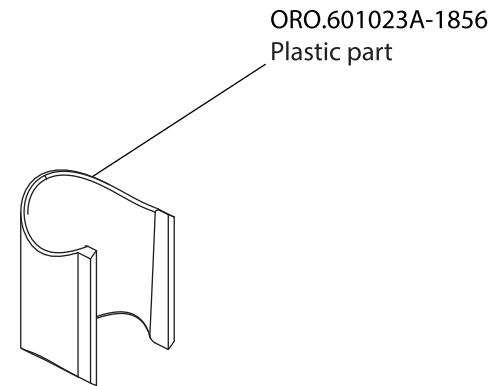

Model No.ORO.4000T

Ver 2.54

Product Parts Breakdown

Model No.JVH.4420F

Ver 2.54

FLUSSO
LUXURY PLUMBING FIXTURES

Product Parts Breakdown

▲ Specify Finish

Model No.HH1004

Ver 2.55

FLUSSO
LUXURY PLUMBING FIXTURES

Product Parts Breakdown

▲ Specify Finish

Model No.HH8008

Ver 2.54

FLUSSO
LUXURY PLUMBING FIXTURES