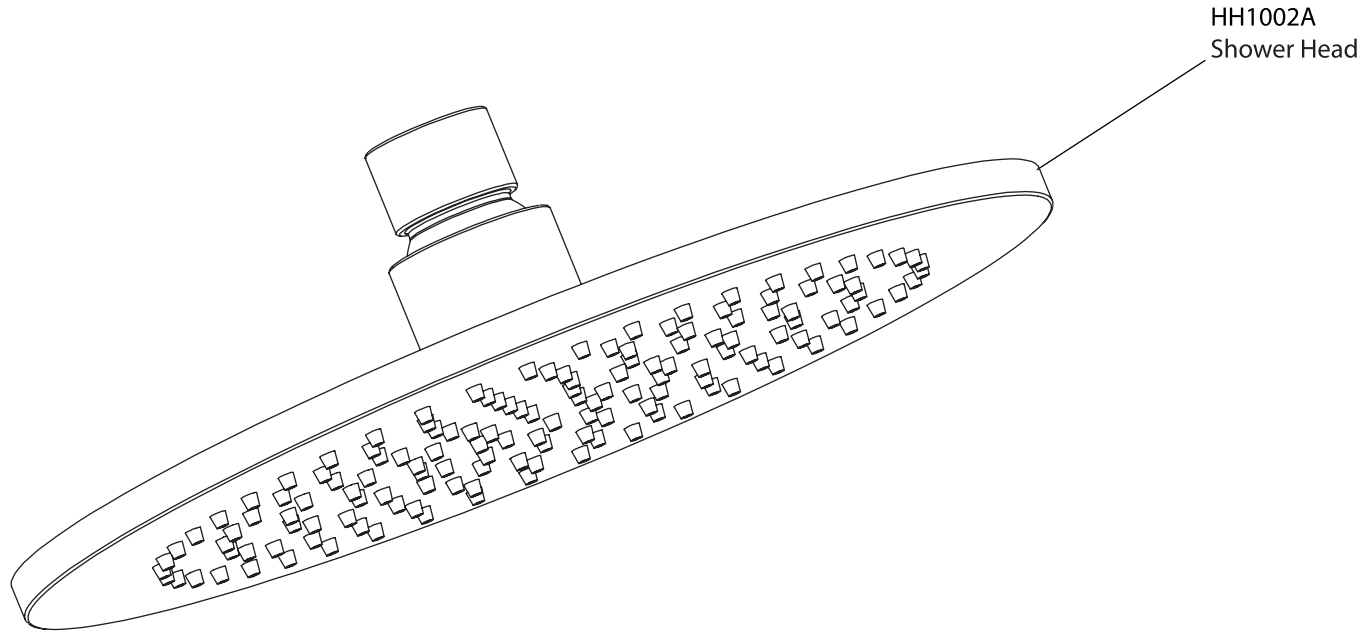

Product Parts Breakdown

▲ Specify Finish

Model No. ORO.7050

Ver 2.53

 **FLUSSO**
LUXURY PLUMBING FIXTURES

Product Parts Breakdown

▲ Specify Finish

Model No.HH1002A

Ver 2.53

FLUSSO
LUXURY PLUMBING FIXTURES

Product Parts Breakdown

▲ Specify Finish

Model No.HH1012SA

Ver 2.53

FLUSSO
LUXURY PLUMBING FIXTURES

Product Parts Breakdown

Model No.ORO.4000T

Ver 2.54

Product Parts Breakdown

Model No.JVH.4420F

Ver 2.54

FLUSSO
LUXURY PLUMBING FIXTURES

Product Parts Breakdown

▲ Specify Finish

Model No.HH1004

Ver 2.55

FLUSSO
LUXURY PLUMBING FIXTURES

Product Parts Breakdown

▲ Specify Finish

Model No.HH8008

Ver 2.54

FLUSSO
LUXURY PLUMBING FIXTURES