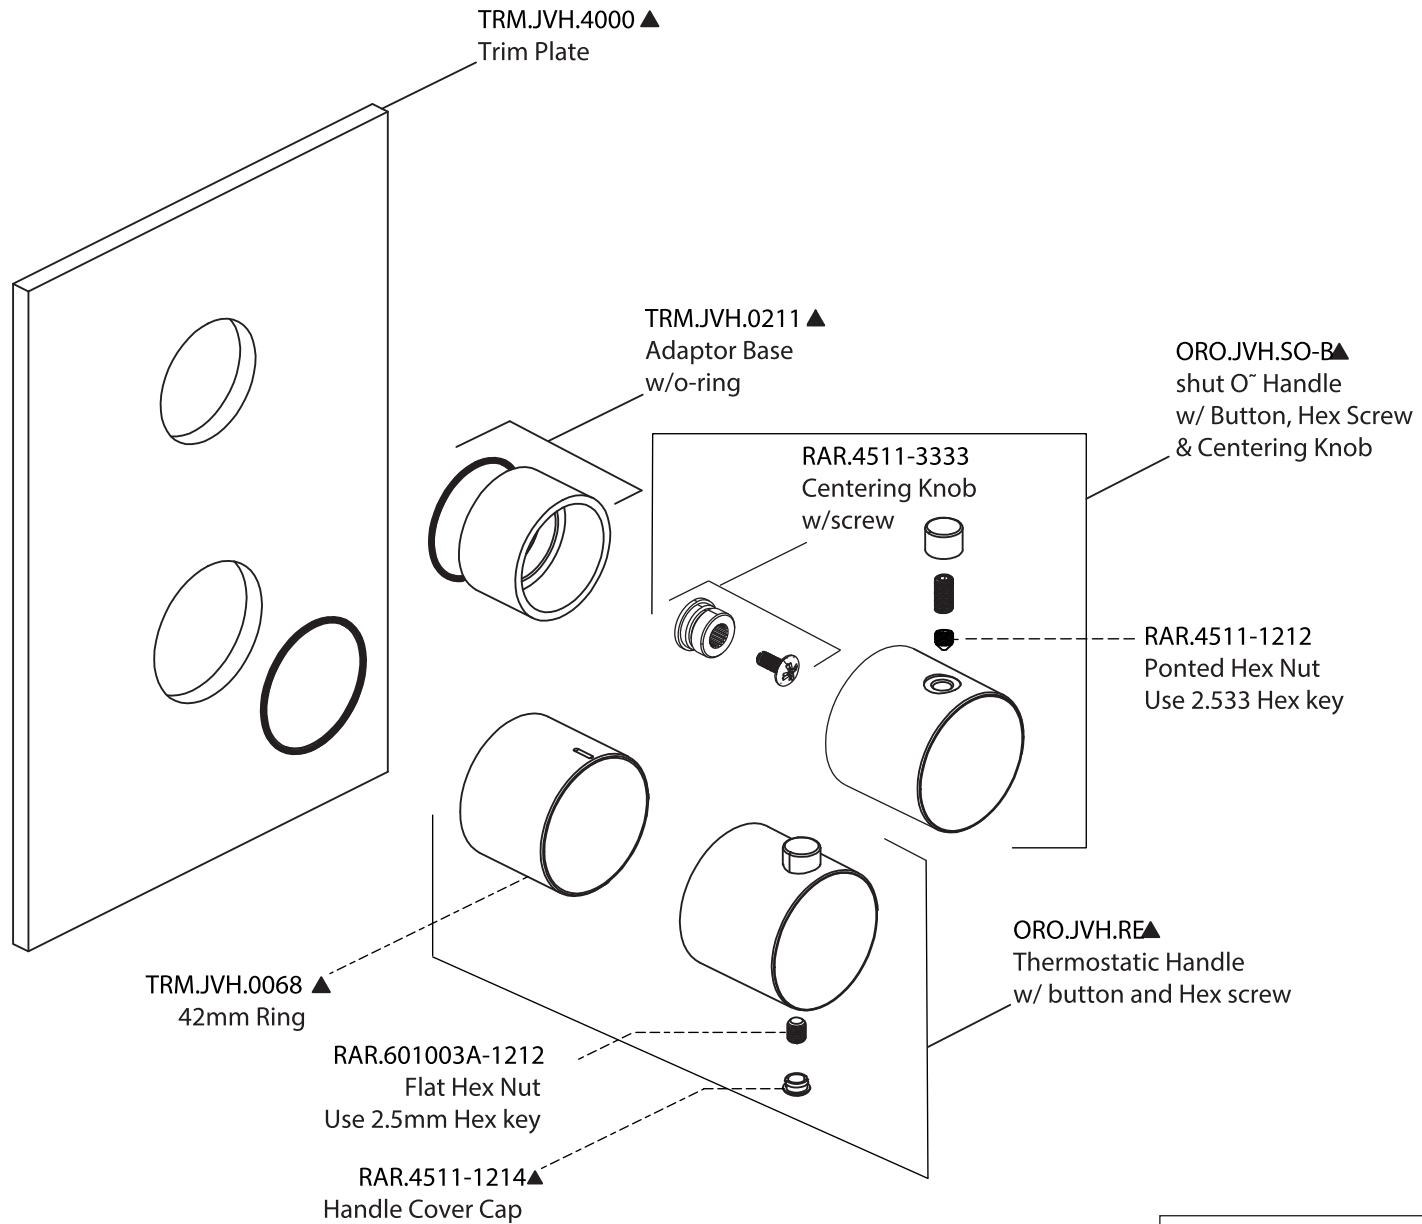

Product Parts Breakdown

▲ Specify Finish

Model No. ORO.7050

Ver 2.53

 **FLUSSO**
LUXURY PLUMBING FIXTURES

Product Parts Breakdown

▲ Specify Finish

Model No.HH1002A

Ver 2.53

FLUSSO
LUXURY PLUMBING FIXTURES

Product Parts Breakdown

▲ Specify Finish

Model No.HH1012SA

Ver 2.53

FLUSSO
LUXURY PLUMBING FIXTURES

Product Parts Breakdown

Model No.ORO.4000T

Ver 2.54

Product Parts Breakdown

Model No.JVH.4420F

Ver 2.54

FLUSSO
LUXURY PLUMBING FIXTURES

Product Parts Breakdown

▲ Specify Finish

Model No.HH1004

Ver 2.55

FLUSSO
LUXURY PLUMBING FIXTURES

Product Parts Breakdown

▲ Specify Finish

Model No.HH8008

Ver 2.54

FLUSSO
LUXURY PLUMBING FIXTURES