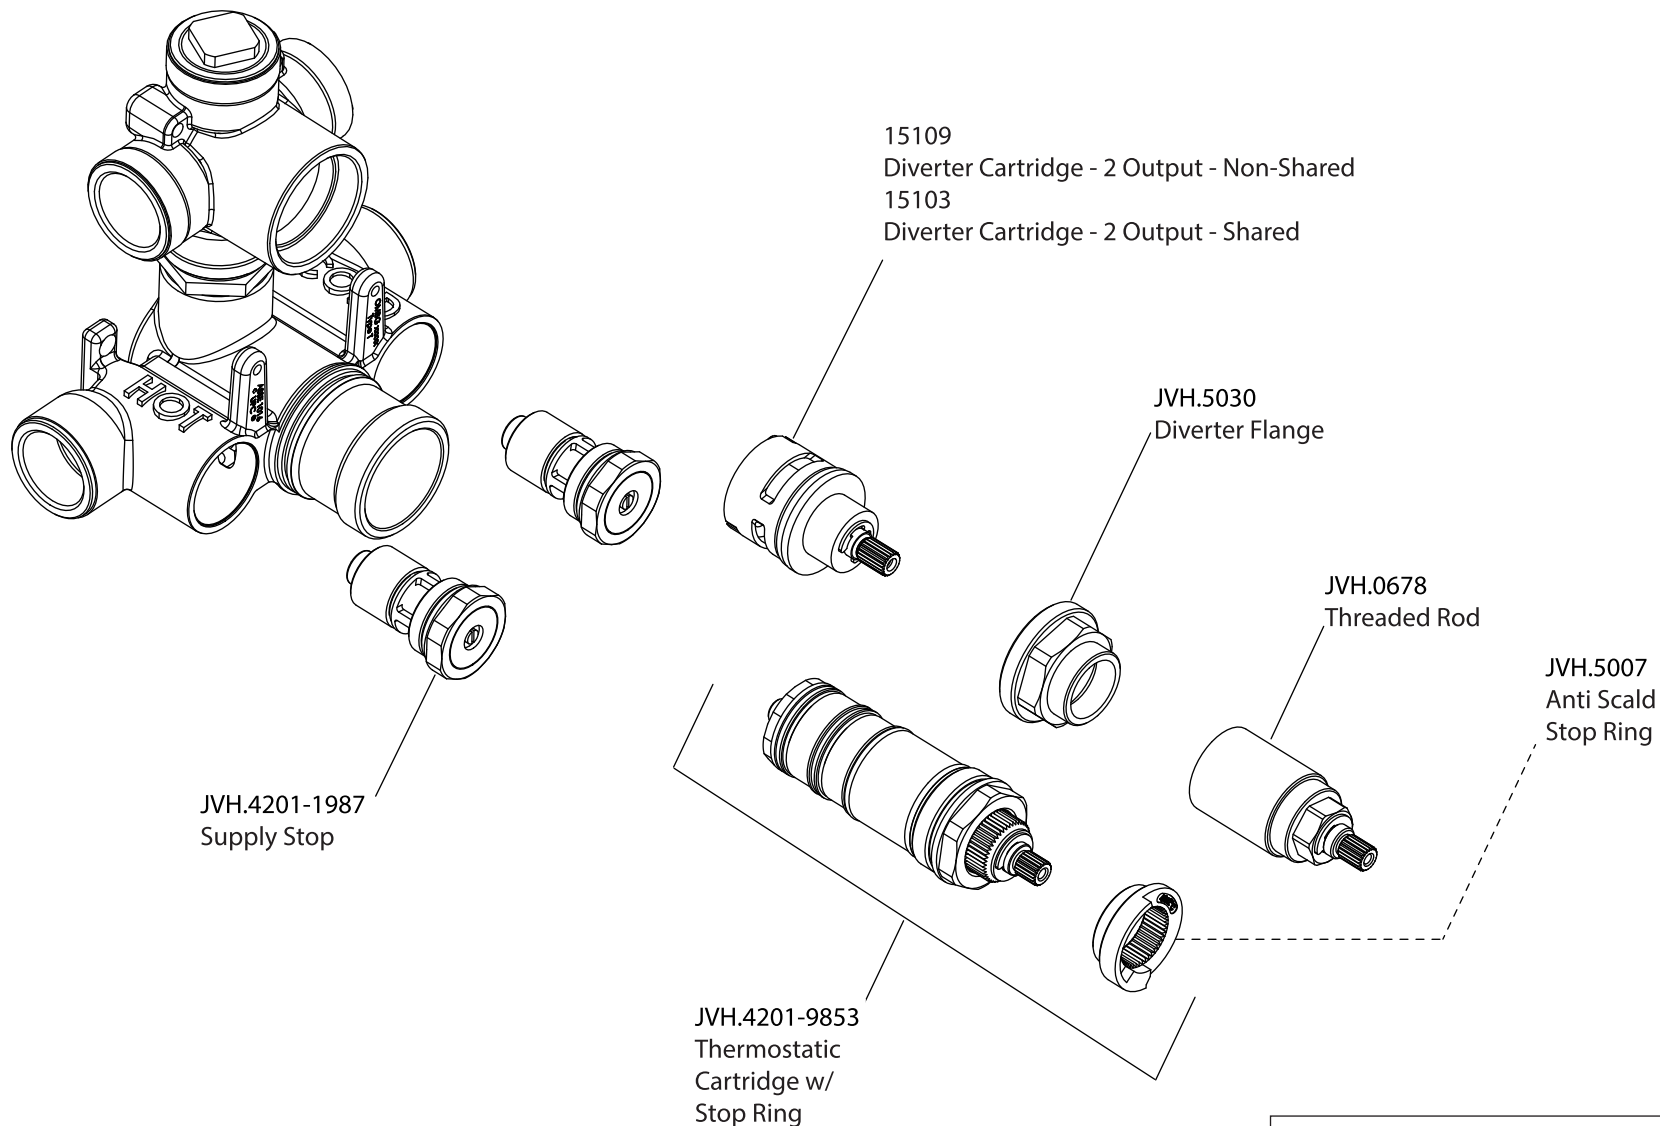

Product Parts Breakdown

▲ Specify Finish

Model No. ORO.7050

Ver 2.53

 **FLUSSO**
LUXURY PLUMBING FIXTURES

Product Parts Breakdown

▲ Specify Finish

Model No.HH1002A

Ver 2.53

FLUSSO
LUXURY PLUMBING FIXTURES

Product Parts Breakdown

▲ Specify Finish

Model No.HH1012SA

Ver 2.53

FLUSSO
LUXURY PLUMBING FIXTURES

Product Parts Breakdown

Model No.ORO.4000T

Ver 2.54

Product Parts Breakdown

Model No.JVH.4420F

Ver 2.54

FLUSSO
LUXURY PLUMBING FIXTURES

Product Parts Breakdown

▲ Specify Finish

Model No.HH1004

Ver 2.55

FLUSSO
LUXURY PLUMBING FIXTURES

Product Parts Breakdown

▲ Specify Finish

Model No.HH8008

Ver 2.54

FLUSSO
LUXURY PLUMBING FIXTURES