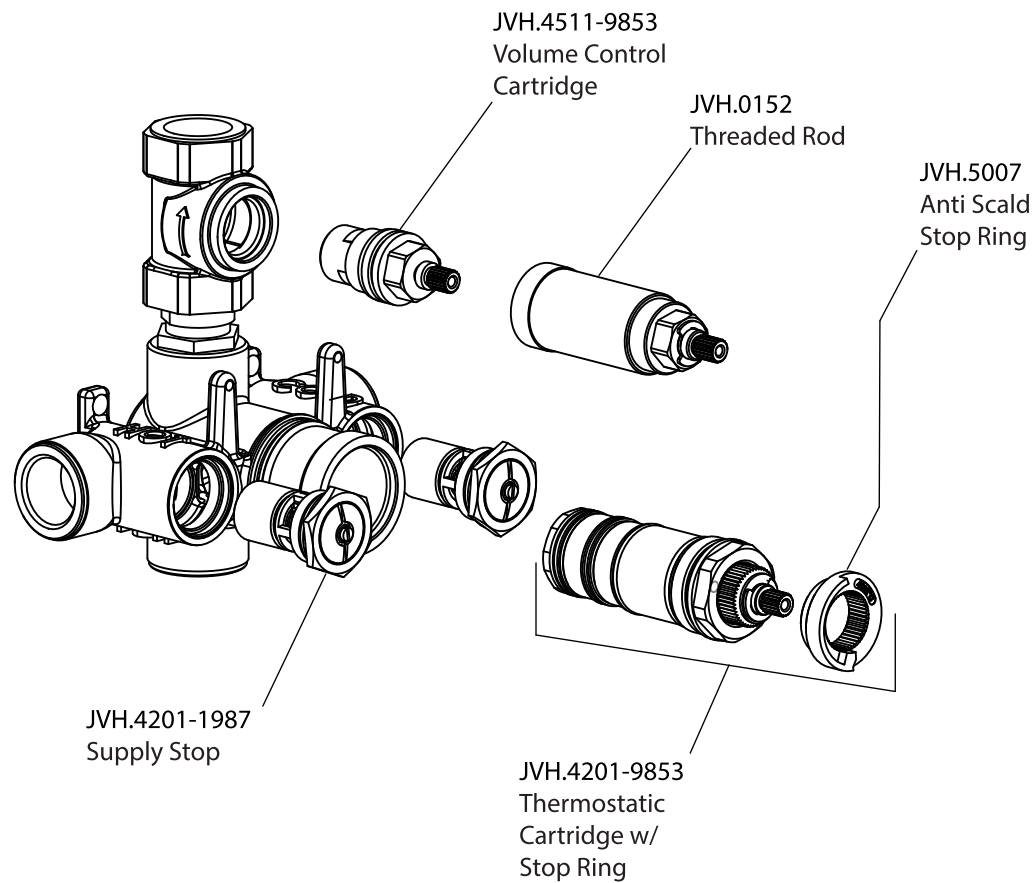

# Product Parts Breakdown

▲ Specify Finish

**Model No.HH1002A**

**Ver 2.53**

**FLUSSO**  
LUXURY PLUMBING FIXTURES

# Product Parts Breakdown

▲ Specify Finish

**Model No.**HH1012SA

**Ver** 2.53

**FLUSSO**  
LUXURY PLUMBING FIXTURES

# Product Parts Breakdown

**Model No.**ORO.4000T

**Ver** 2.54

# Product Parts Breakdown

Model No. JVH.4101

Ver 2.53

**FLUSSO**  
LUXURY PLUMBING FIXTURES