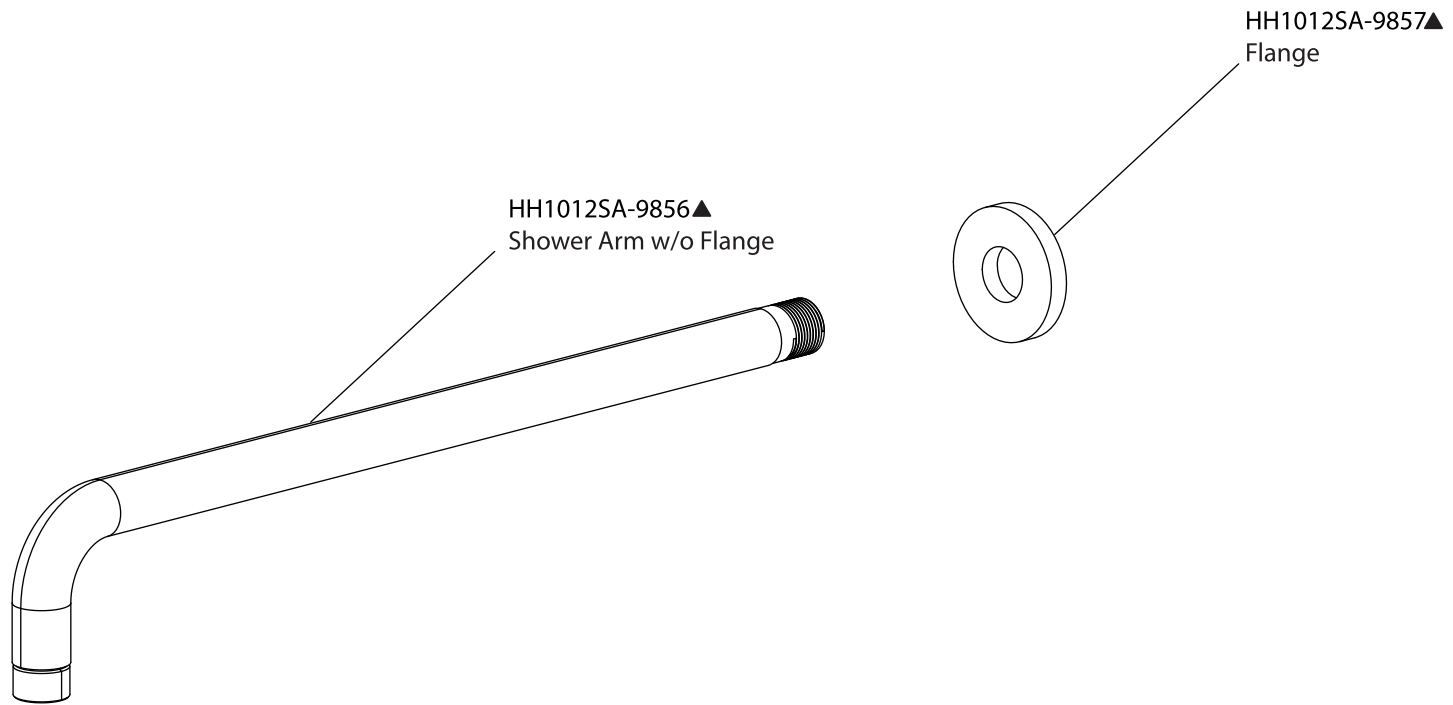

# Product Parts Breakdown

▲ Specify Finish

Model No.ORO.7000

Ver 2.53

**FLUSSO**  
LUXURY PLUMBING FIXTURES

# Product Parts Breakdown

▲ Specify Finish

**Model No.HH1002A**

**Ver 2.53**

**FLUSSO**  
LUXURY PLUMBING FIXTURES

# Product Parts Breakdown

▲ Specify Finish

**Model No.**HH1012SA

**Ver** 2.53

**FLUSSO**  
LUXURY PLUMBING FIXTURES

# Product Parts Breakdown

**Model No.**ORO.4000T

**Ver** 2.54