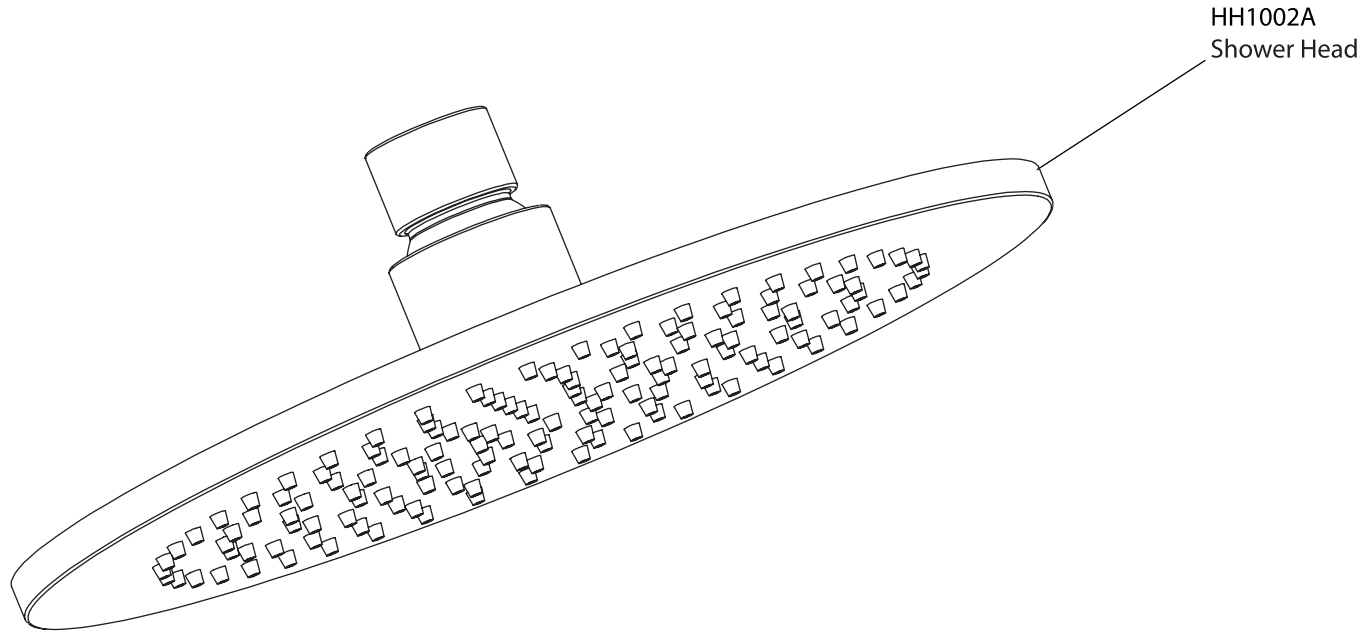

# Product Parts Breakdown

▲ Specify Finish

Model No.ORO.7000

Ver 2.53

**FLUSSO**  
LUXURY PLUMBING FIXTURES

# Product Parts Breakdown

▲ Specify Finish

**Model No.HH1002A**

**Ver 2.53**

**FLUSSO**  
LUXURY PLUMBING FIXTURES

# Product Parts Breakdown

▲ Specify Finish

**Model No.**HH1012SA

**Ver** 2.53

**FLUSSO**  
LUXURY PLUMBING FIXTURES

# Product Parts Breakdown

**Model No.**ORO.4000T

**Ver** 2.54