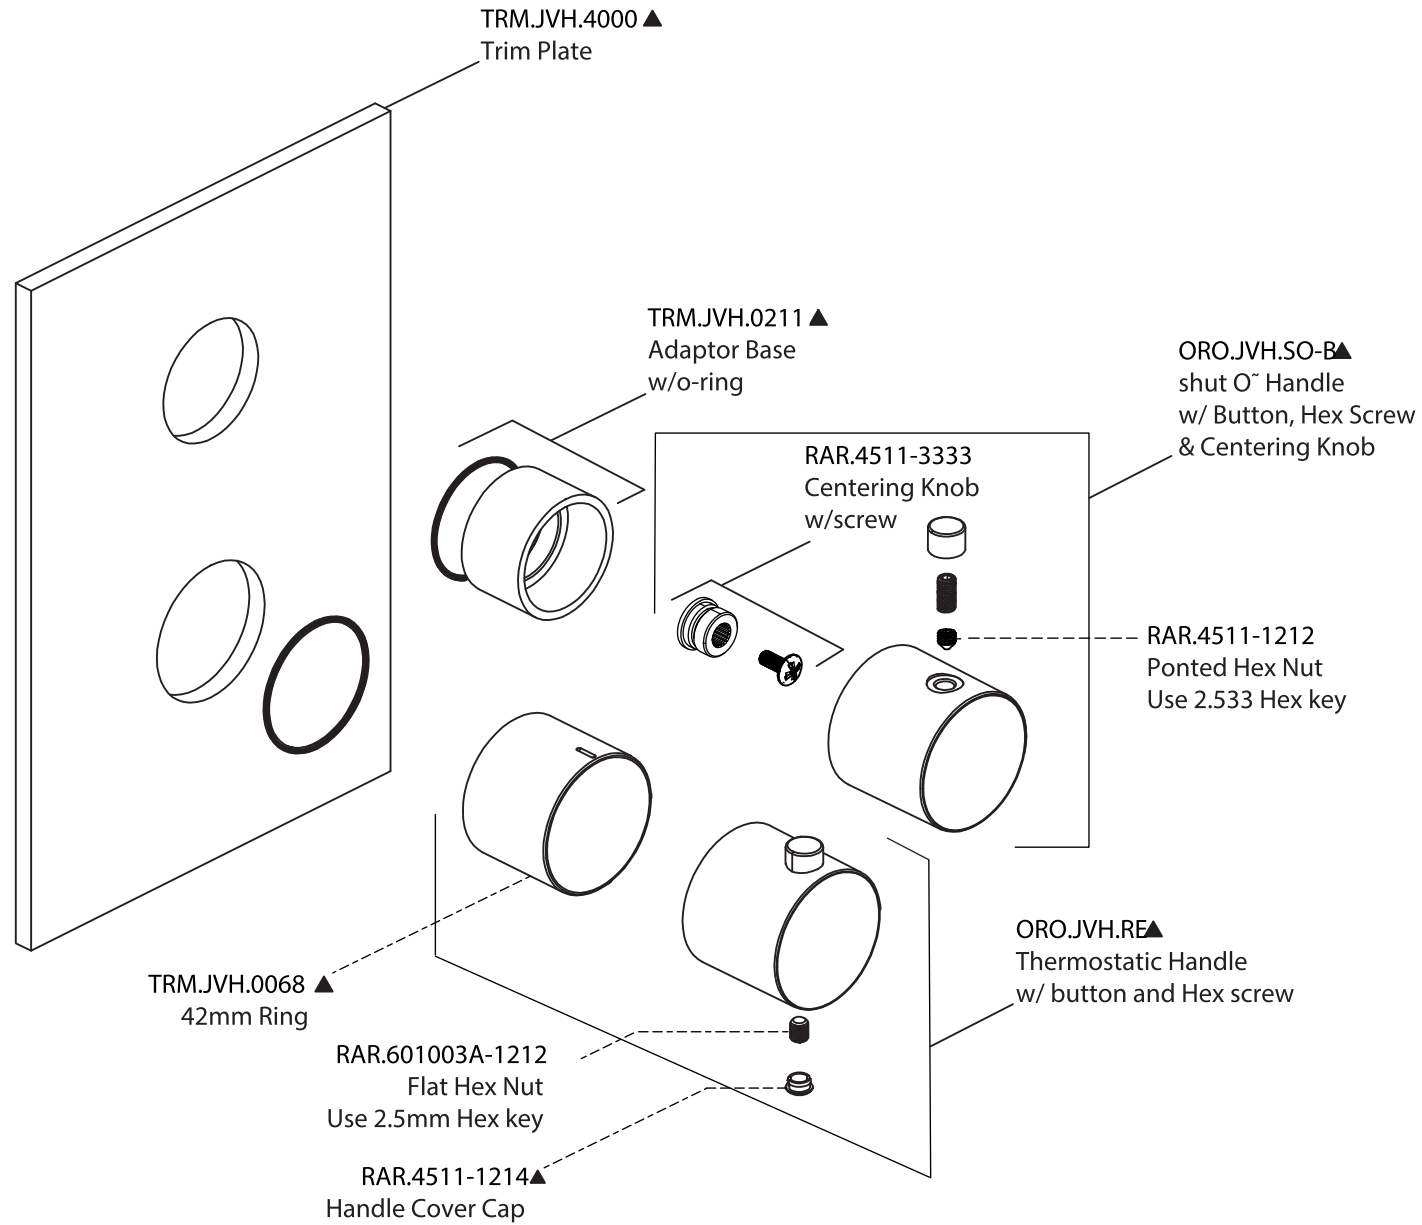

# Product Parts Breakdown

▲ Specify Finish

**Model No.HH1002A**

**Ver 2.53**

**FLUSSO**  
LUXURY PLUMBING FIXTURES

# Product Parts Breakdown

▲ Specify Finish

**Model No.**HH1012SA

**Ver** 2.53

**FLUSSO**  
LUXURY PLUMBING FIXTURES

# Product Parts Breakdown

**Model No.**ORO.4000T

**Ver** 2.54

# Product Parts Breakdown

Model No. JVH.4101

Ver 2.53

**FLUSSO**  
LUXURY PLUMBING FIXTURES