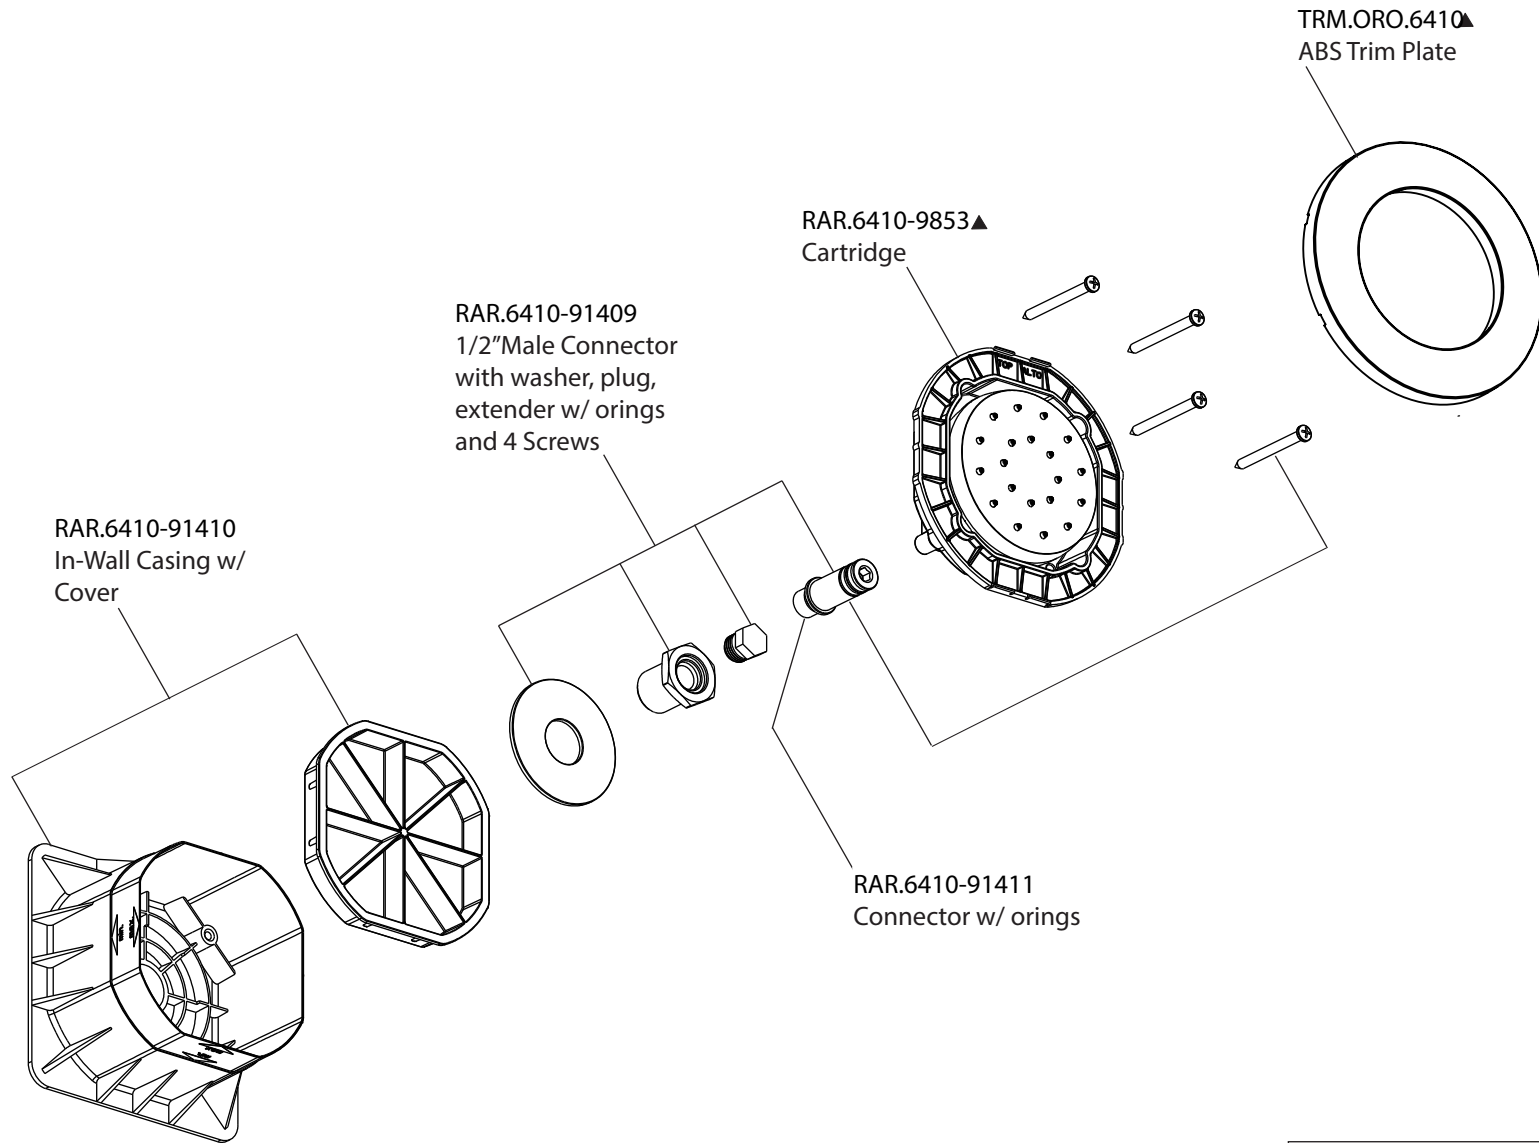

Product Parts Breakdown

Model No.ORO.6410 **Ver 2.55**