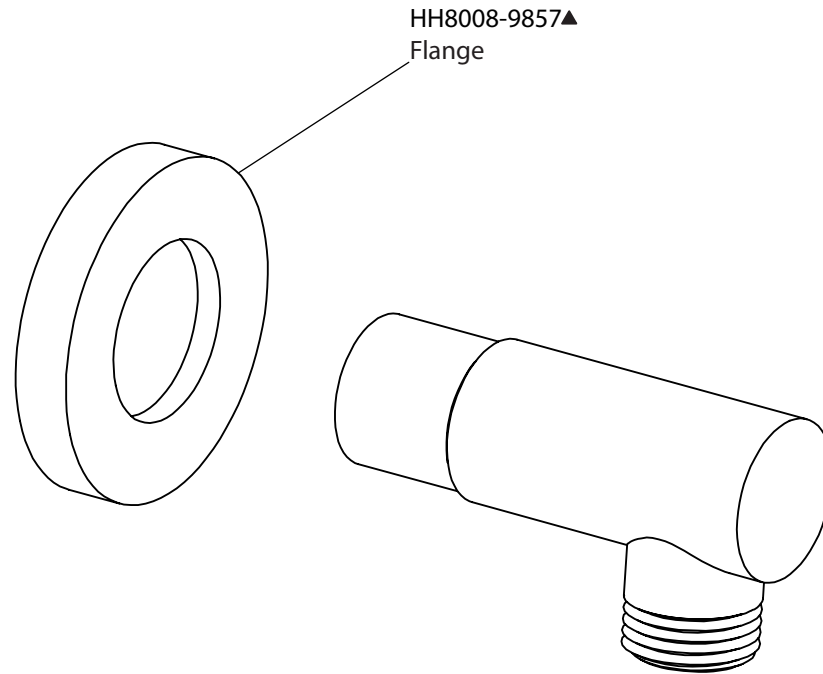

Product Parts Breakdown

Model No.ORO.5502

Ver 2.53