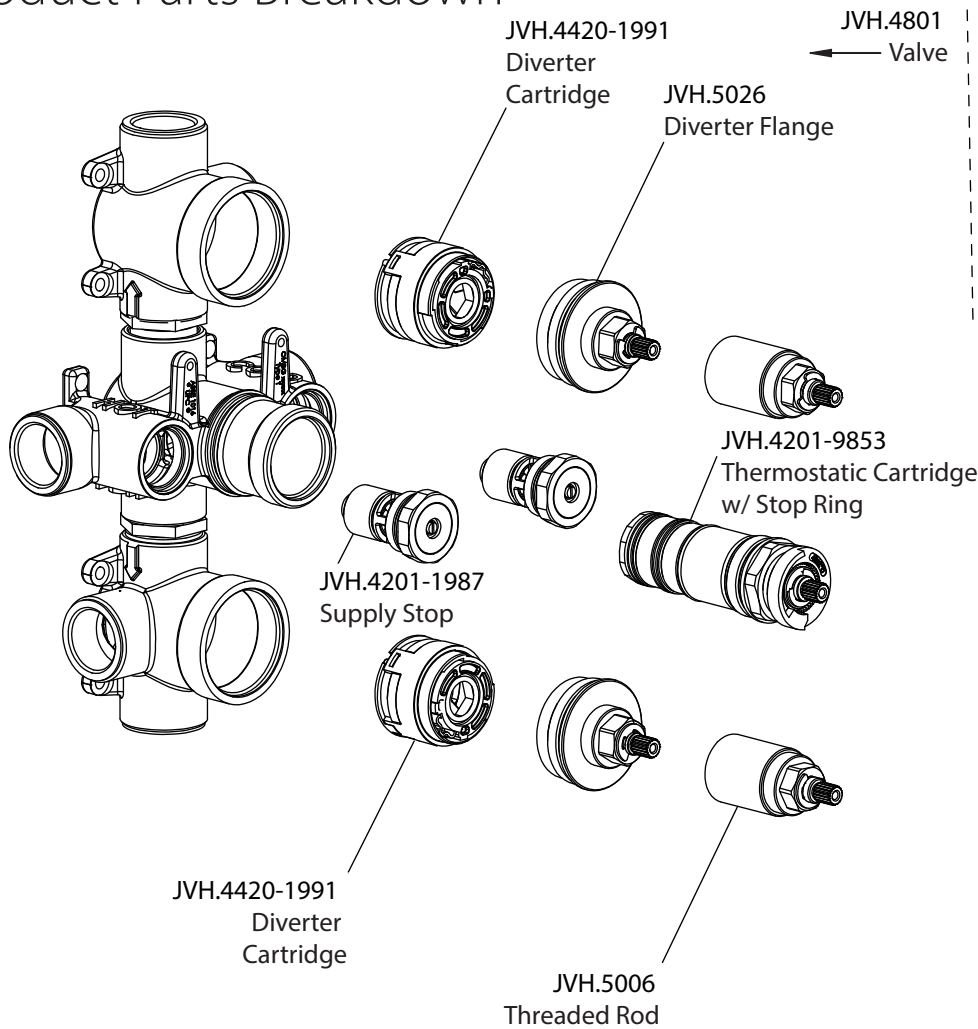

Product Parts Breakdown

Model No.ORO.4801 **Ver 2.55**