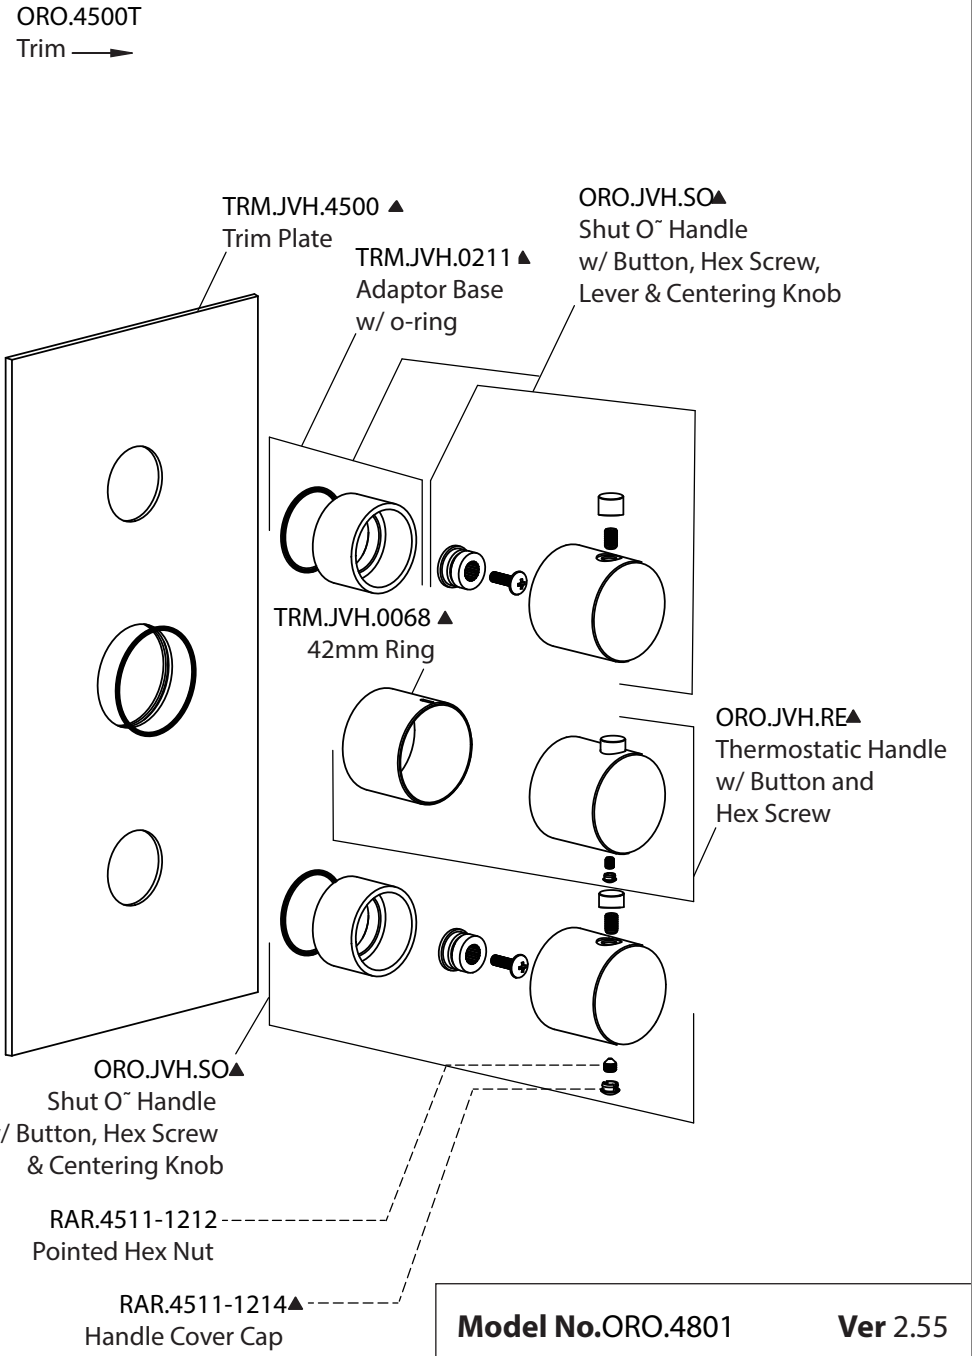

Product Parts Breakdown

Model No.ORO.4801 **Ver 2.55**