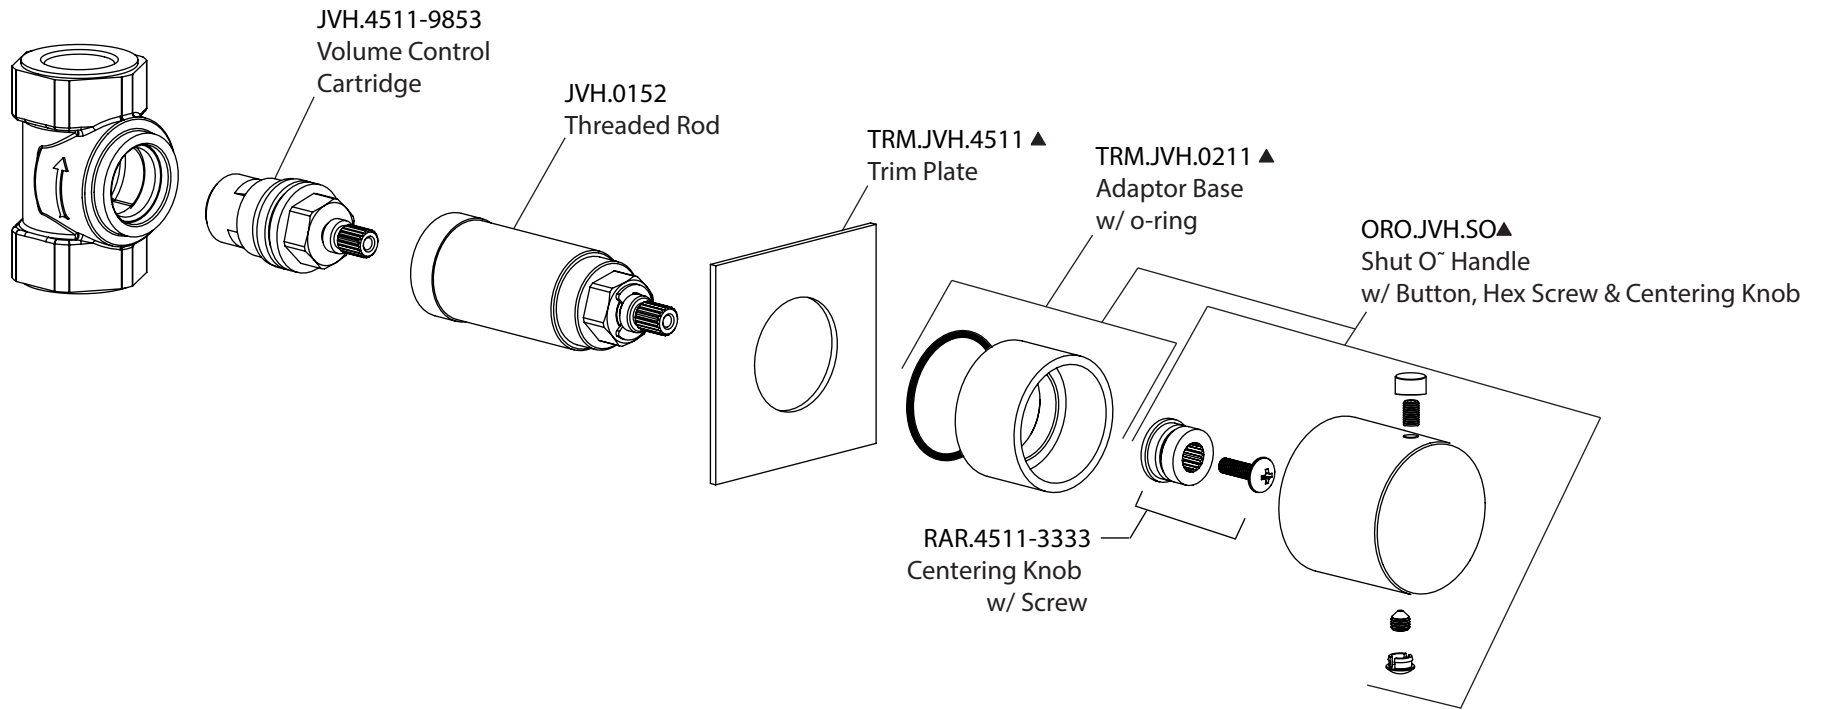

Product Parts Breakdown

Model No.ORO.4511

Ver 2.55