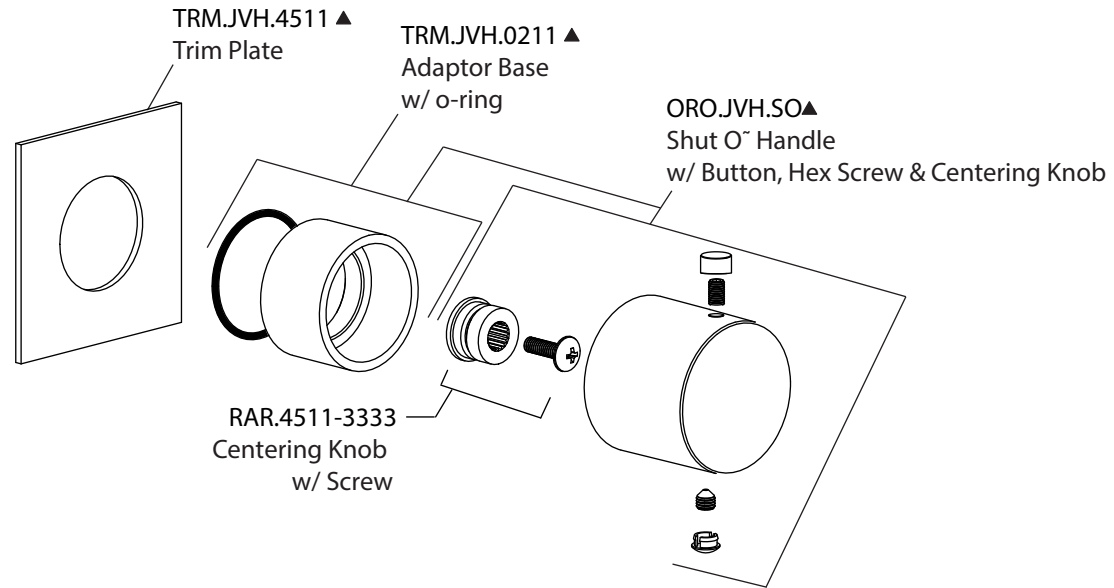

Product Parts Breakdown

Model No.ORO.4511T

Ver 2.55