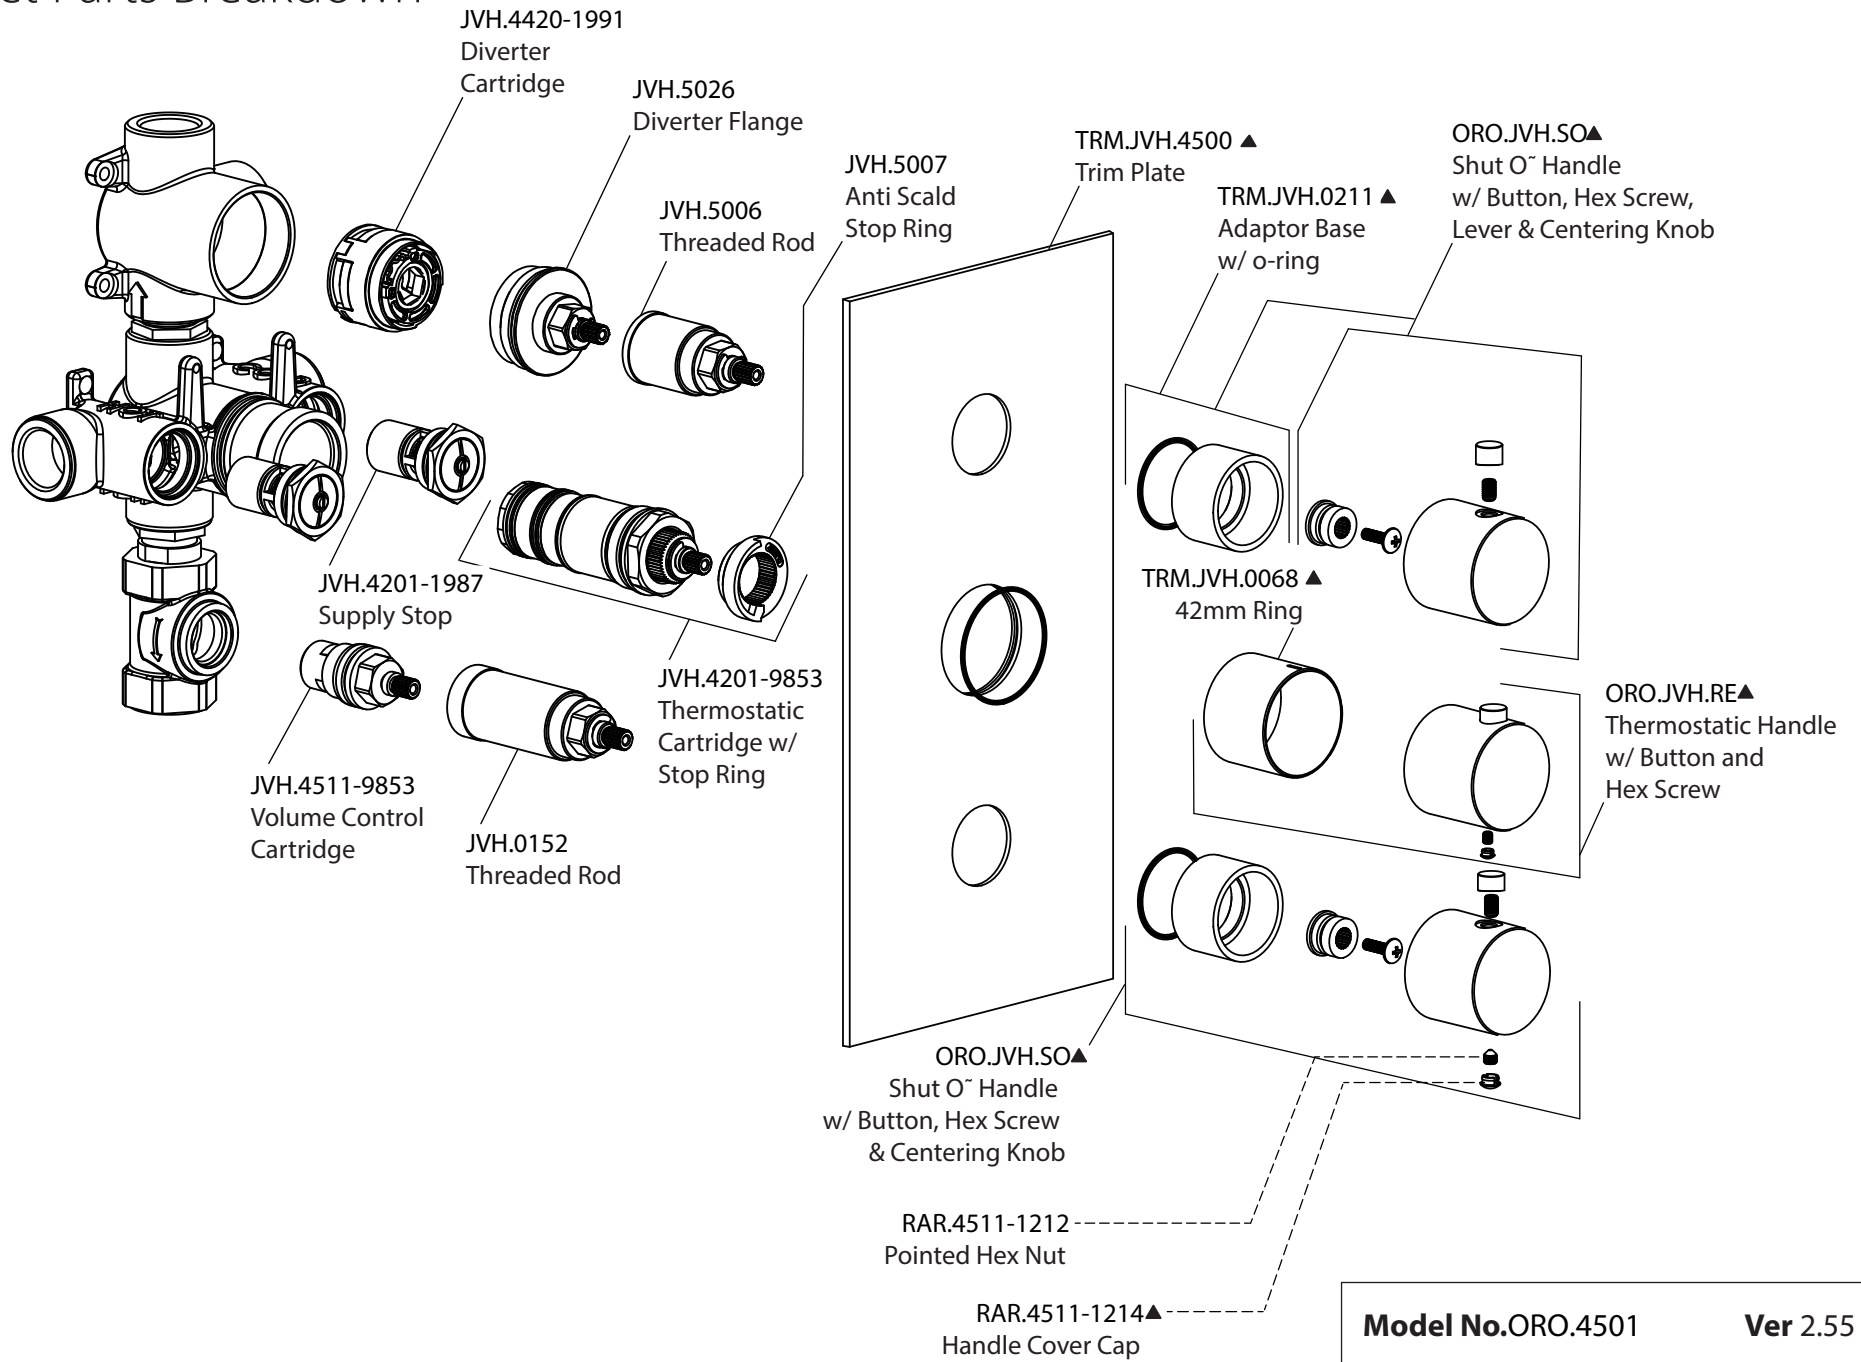

# Product Parts Breakdown

**Model No.ORO.4501** **Ver 2.55**