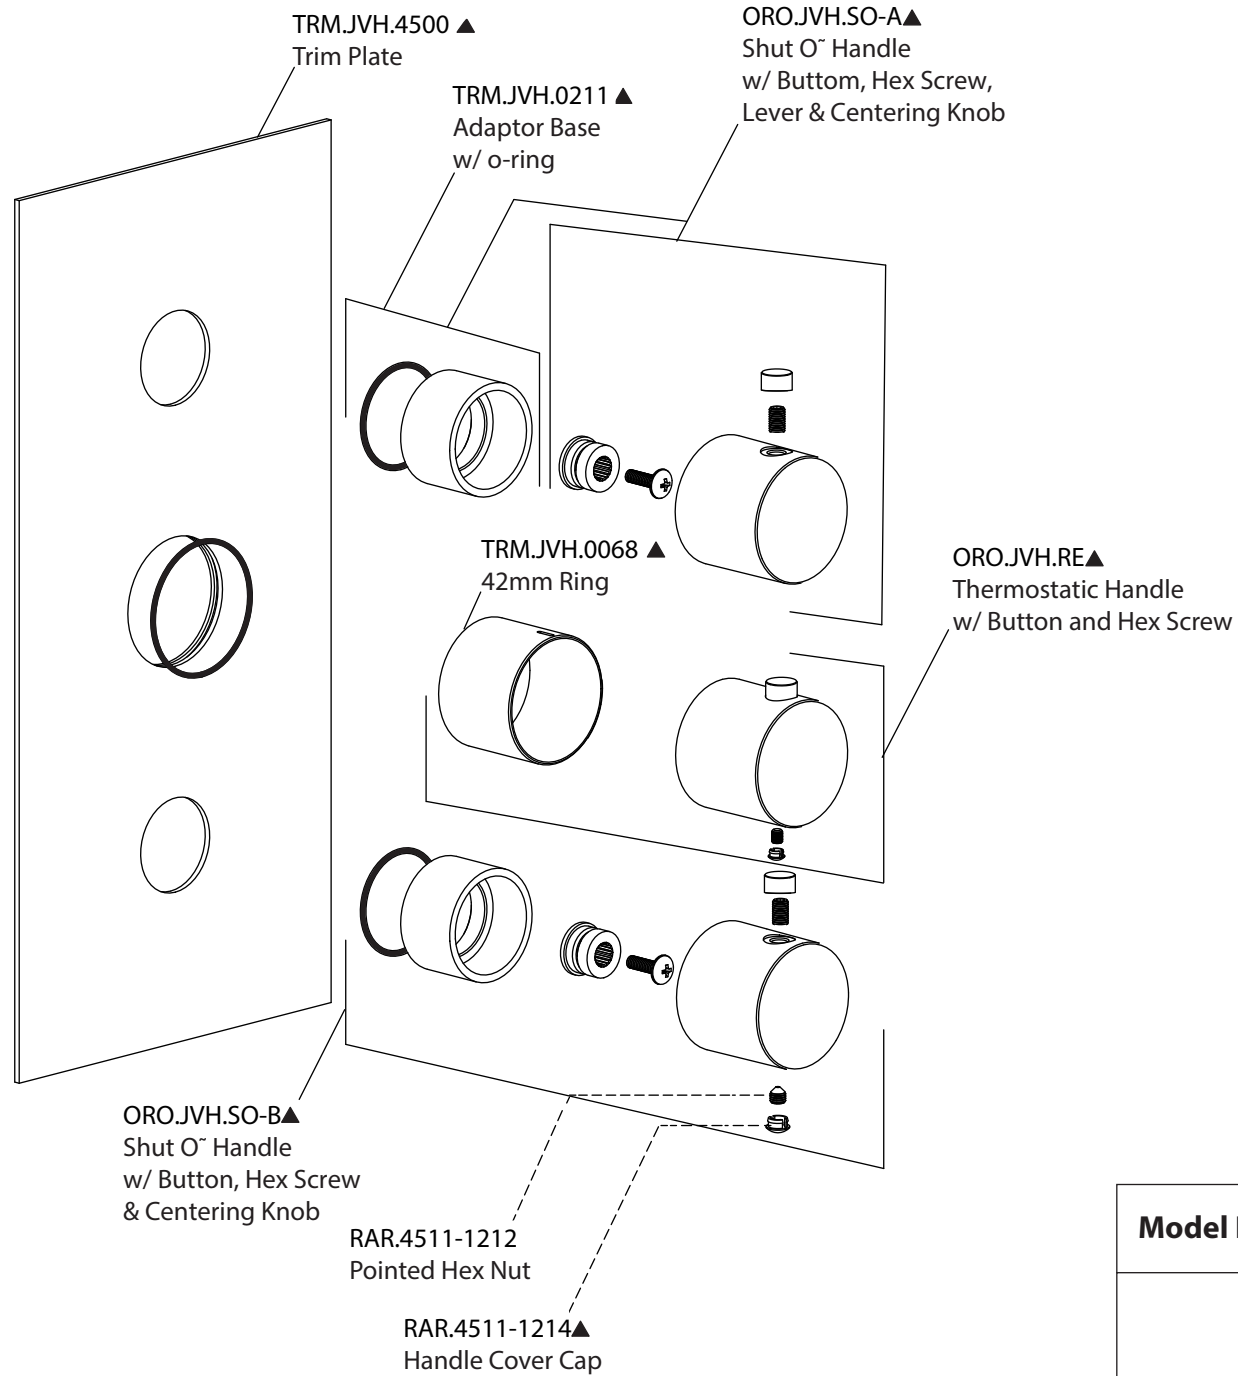

# Product Parts Breakdown

Model No.ORO.4501T

Ver 2.57