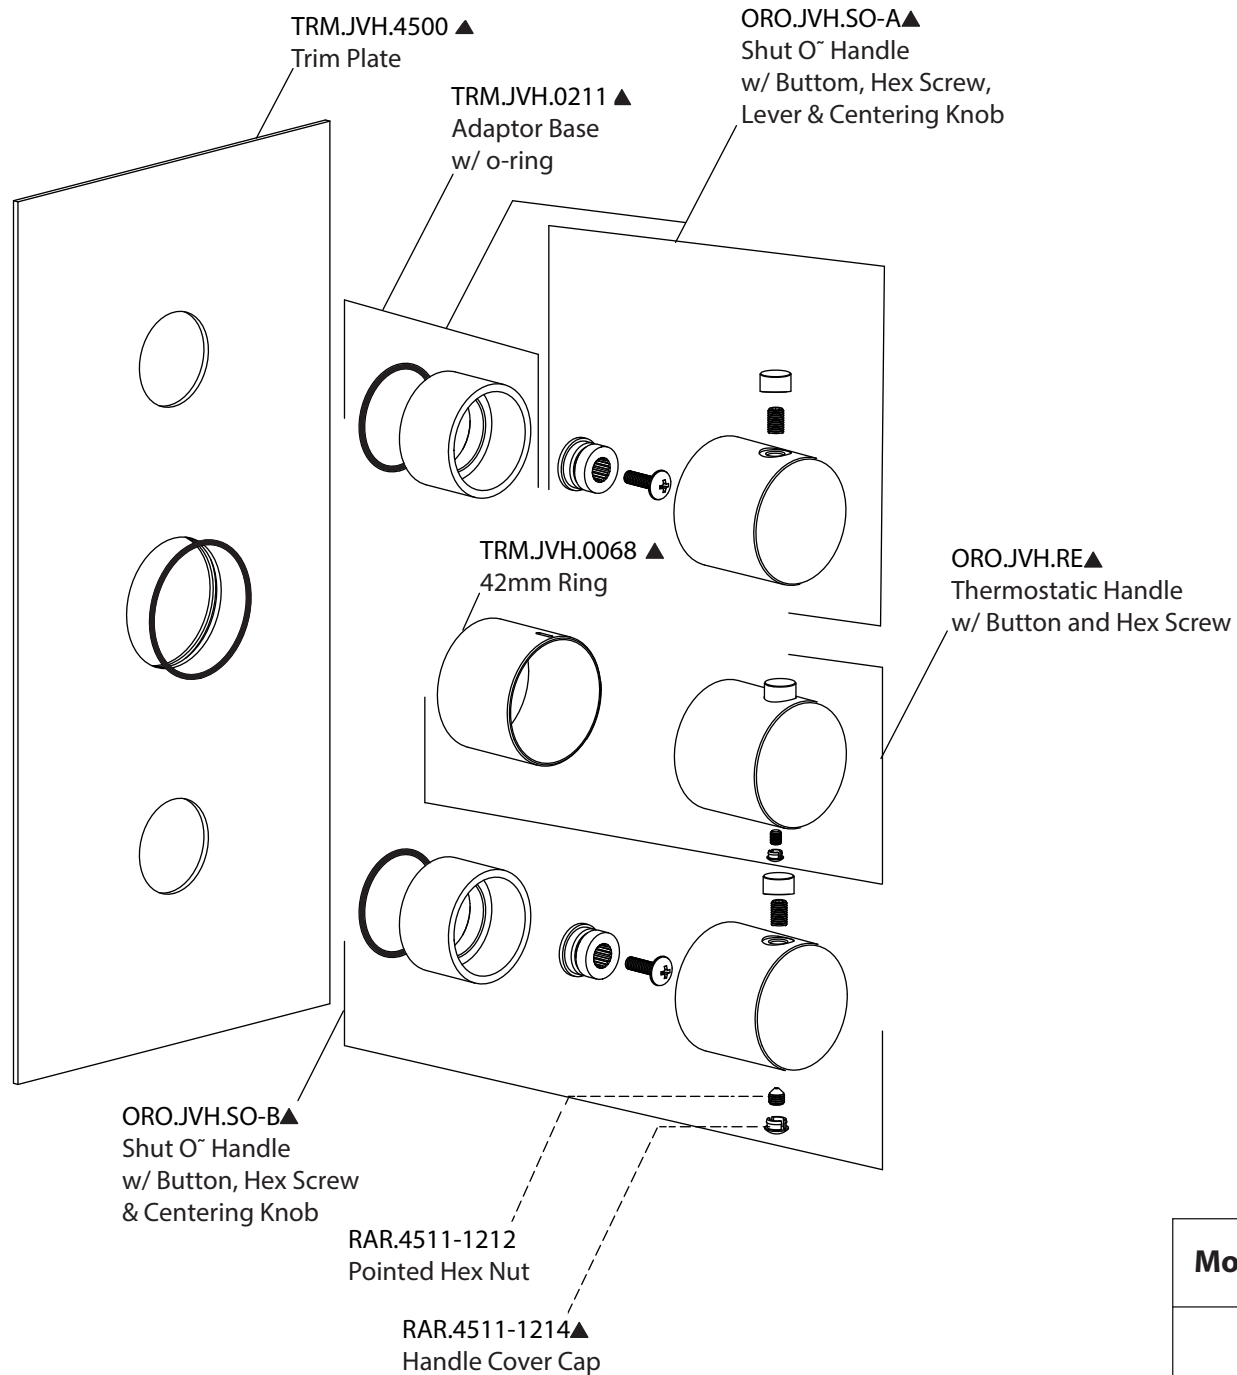

Product Parts Breakdown

Model No.ORO.4500T

Ver 2.54