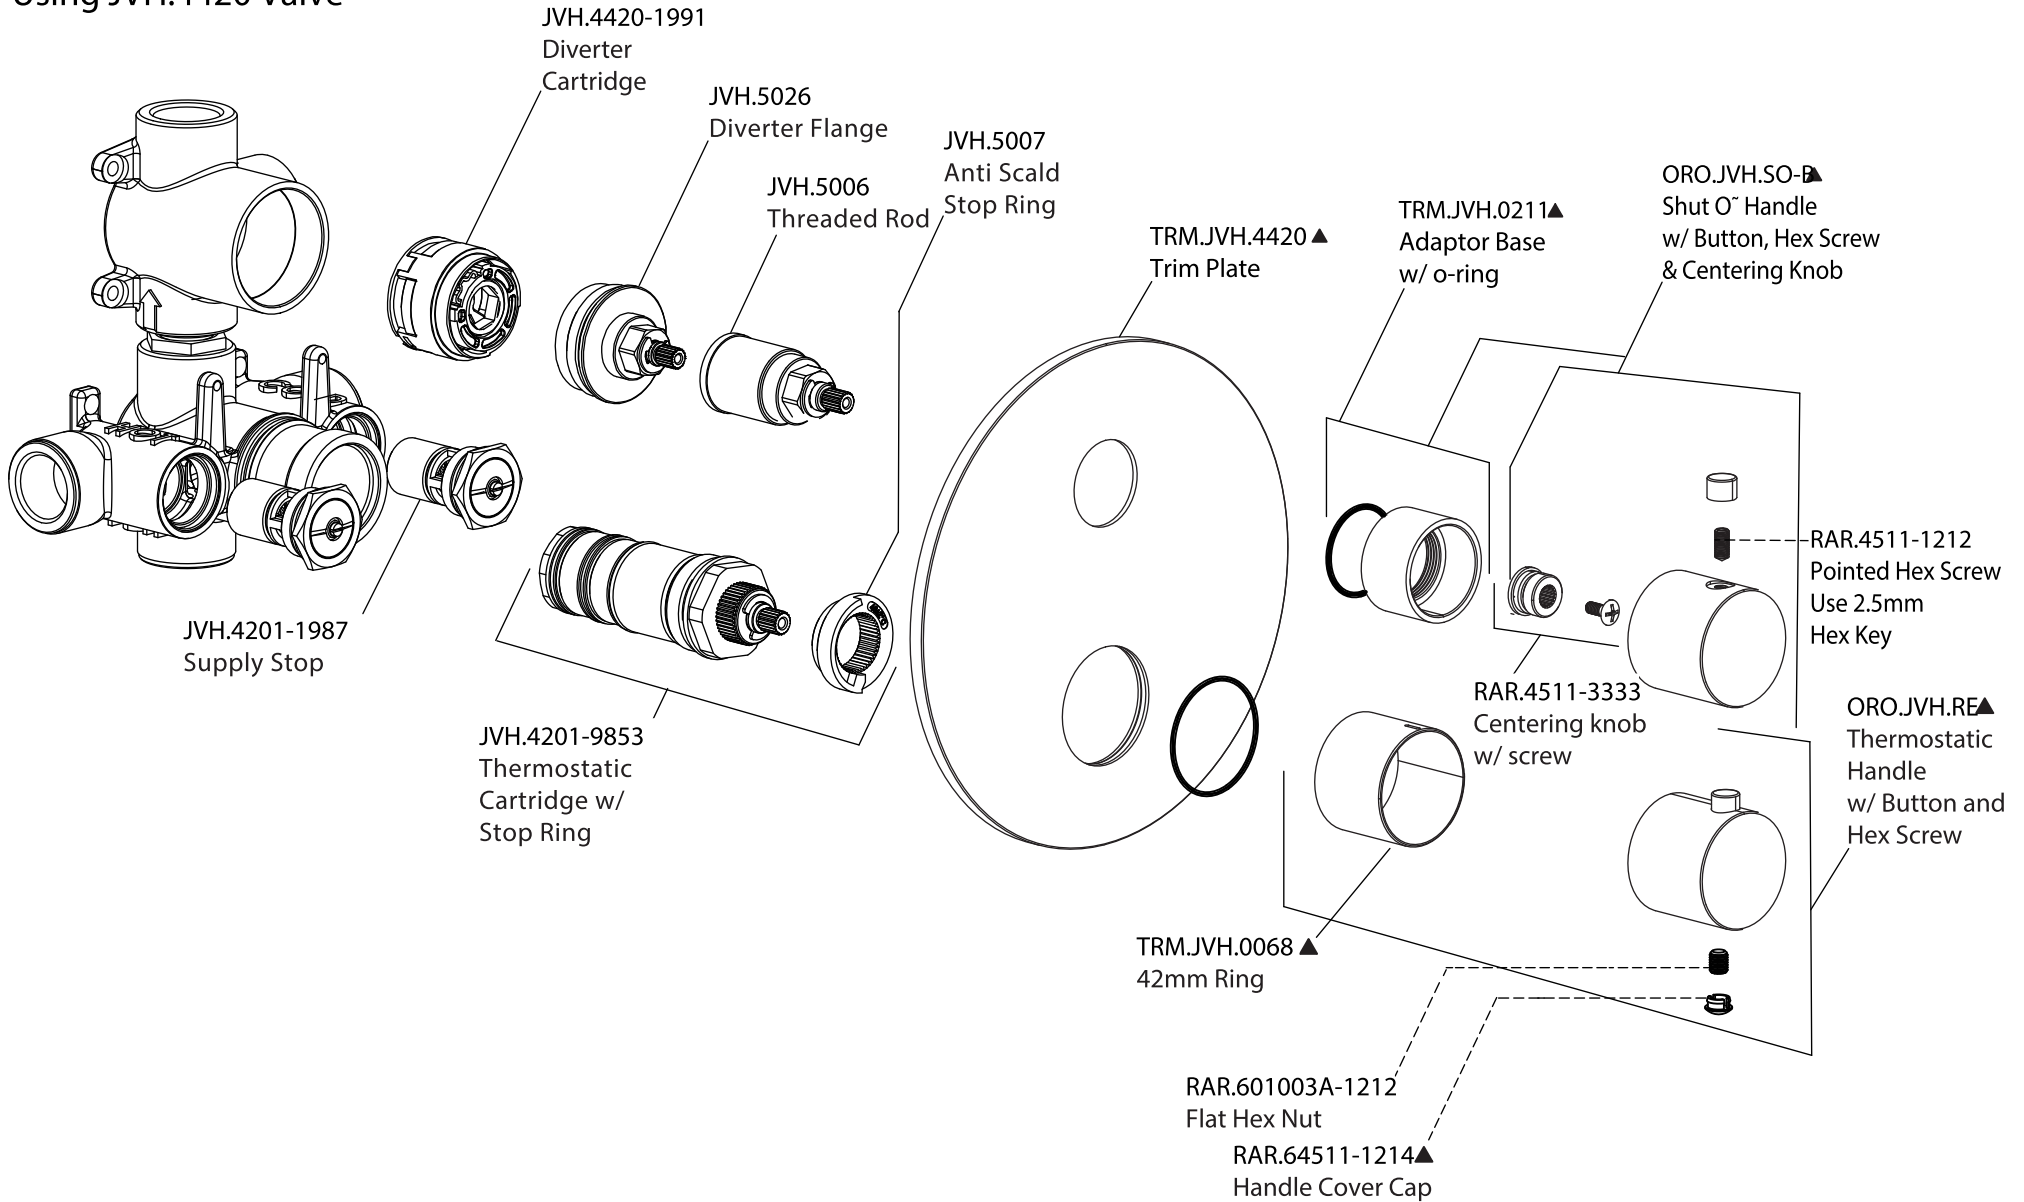

# Product Parts Breakdown Using JVH.4420F Valve

**Model No.ORO.4421**

**Ver 2.59**

# Product Parts Breakdown Using JVH.4420 Valve

**Model No.ORO.4421**

**Ver 2.58**