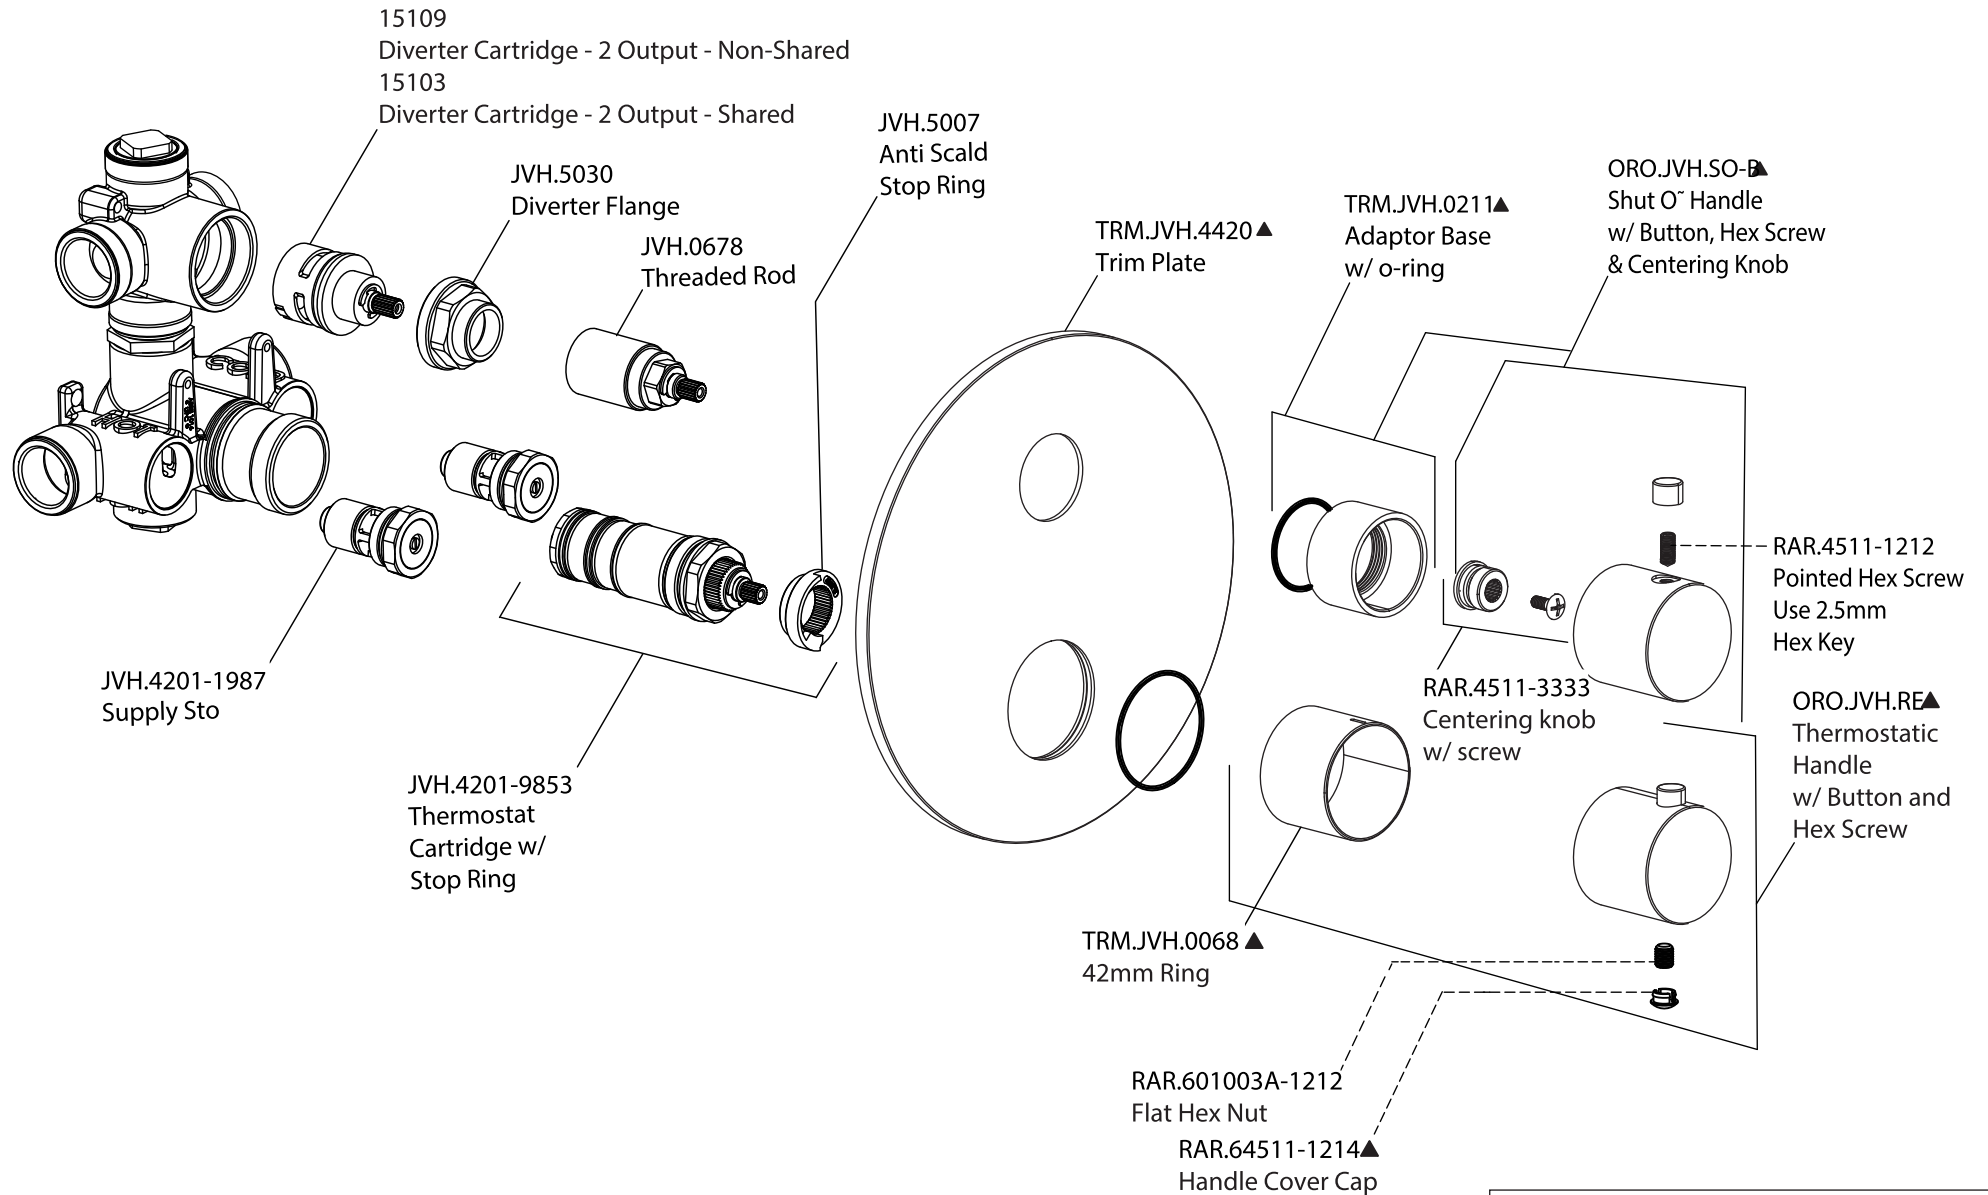

# Product Parts Breakdown Using JVH.4420F Valve

**Model No.ORO.4421**

**Ver 2.59**

# Product Parts Breakdown Using JVH.4420 Valve

**Model No.ORO.4421**

**Ver 2.58**