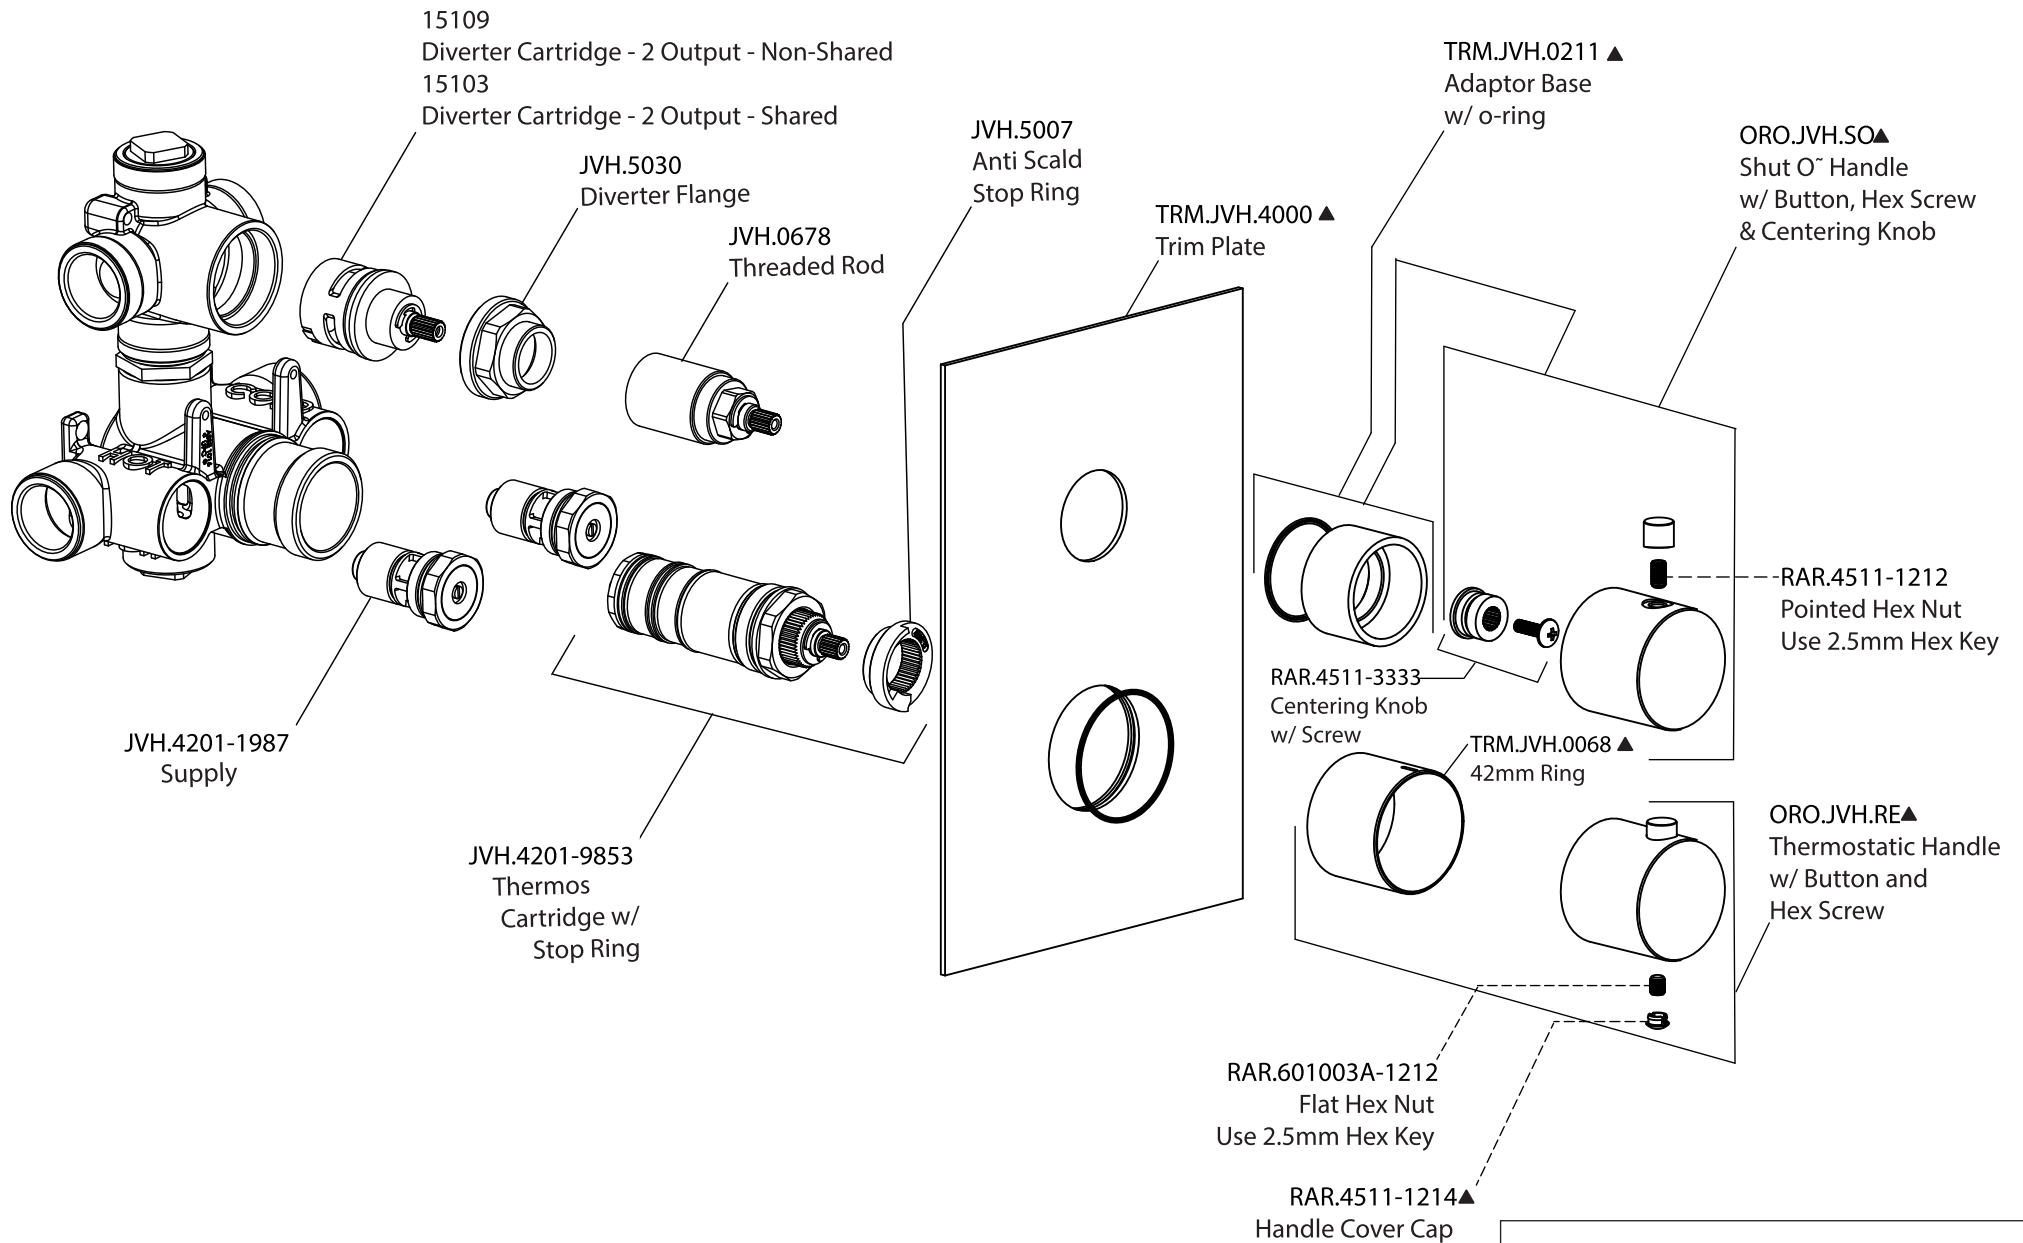

# Product Parts Breakdown Using JVH.4420F Valve

**Model No.ORO.4420**      **Ver 2.56**

# Product Parts Breakdown Using JVH.4420 Valve

**Model No.ORO.4420**      **Ver 2.55**