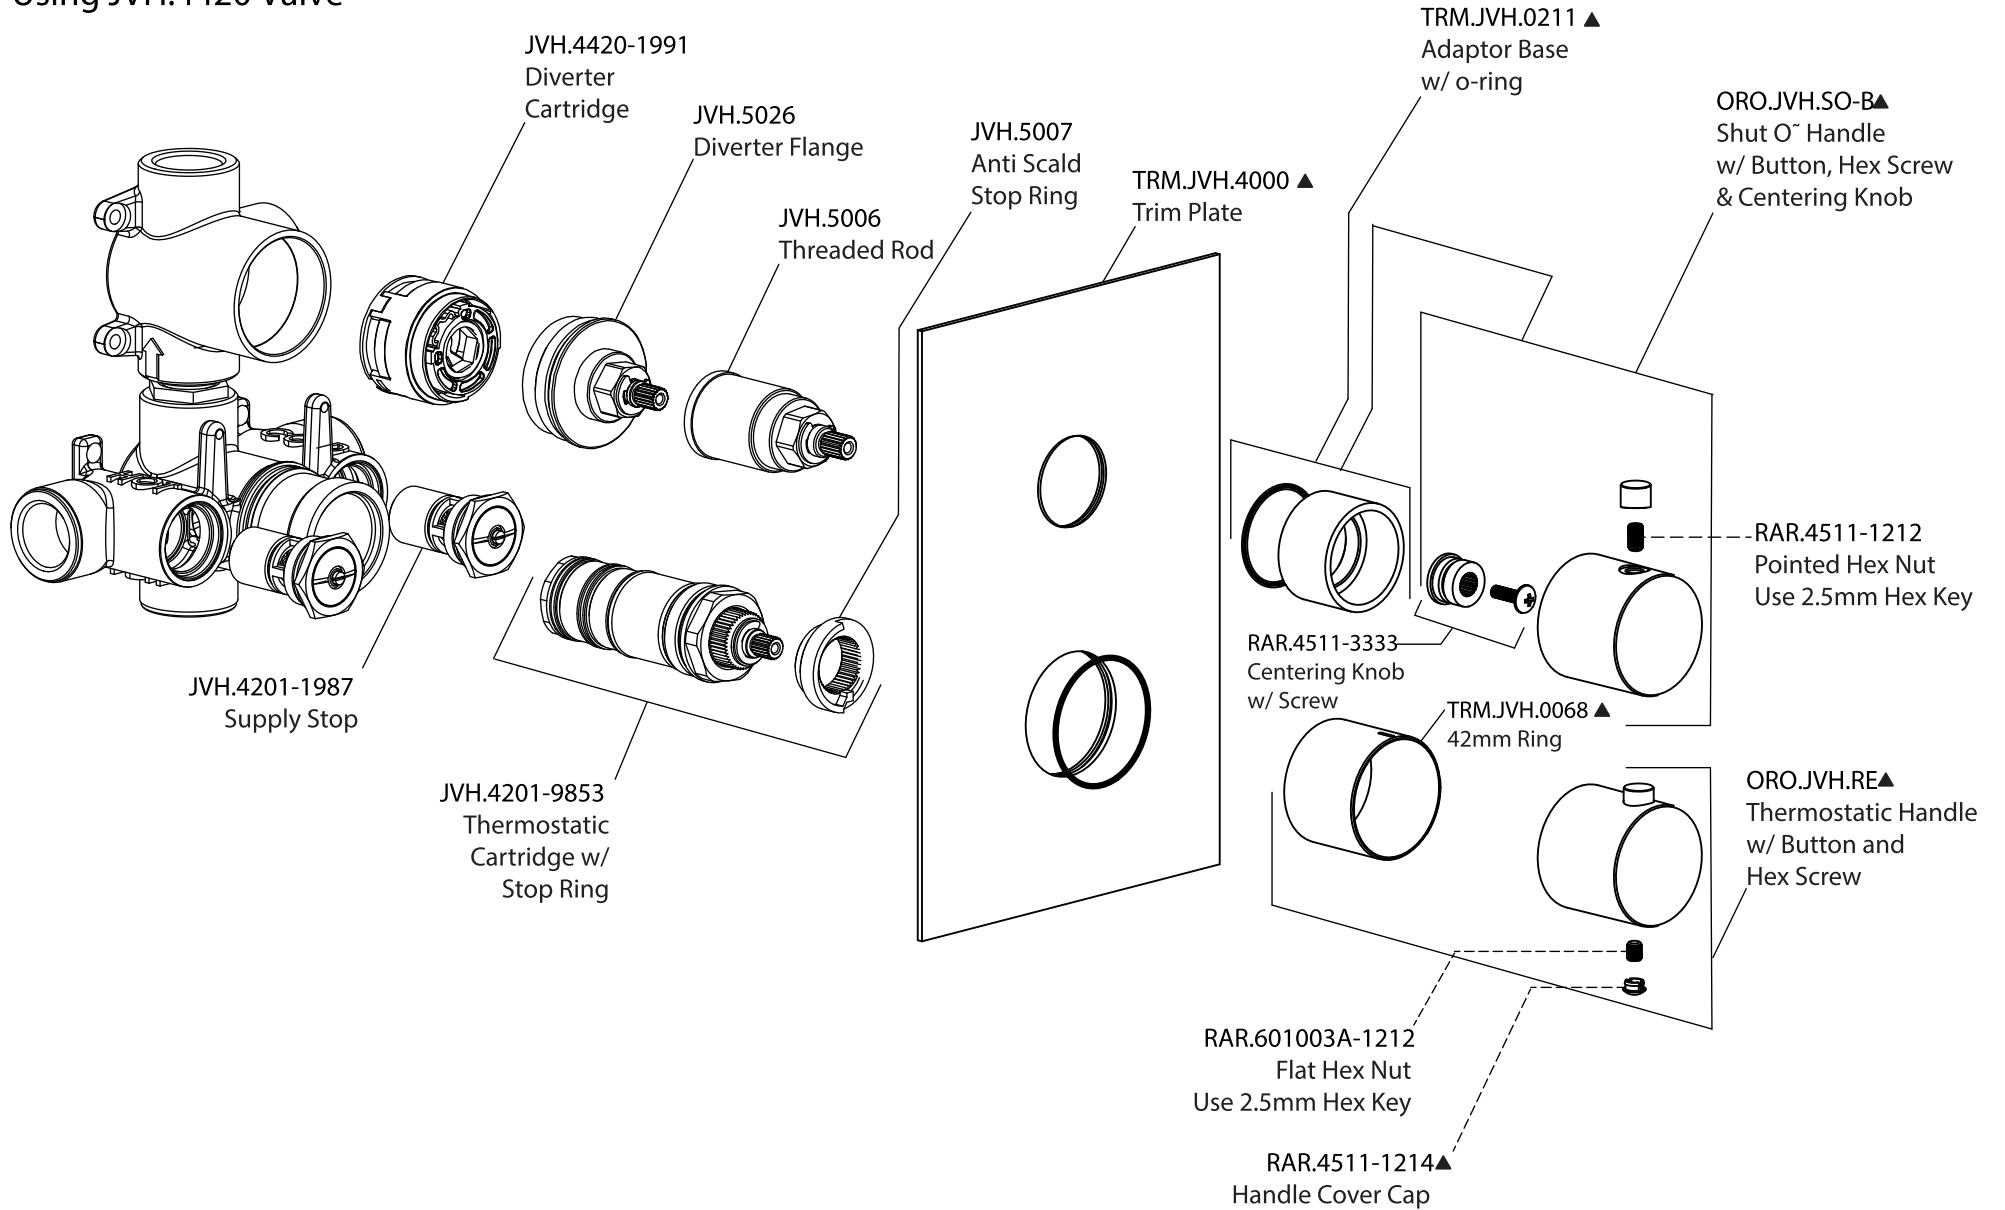

# Product Parts Breakdown Using JVH.4420F Valve

**Model No.ORO.4420**      **Ver 2.56**

# Product Parts Breakdown Using JVH.4420 Valve

**Model No.ORO.4420**      **Ver 2.55**