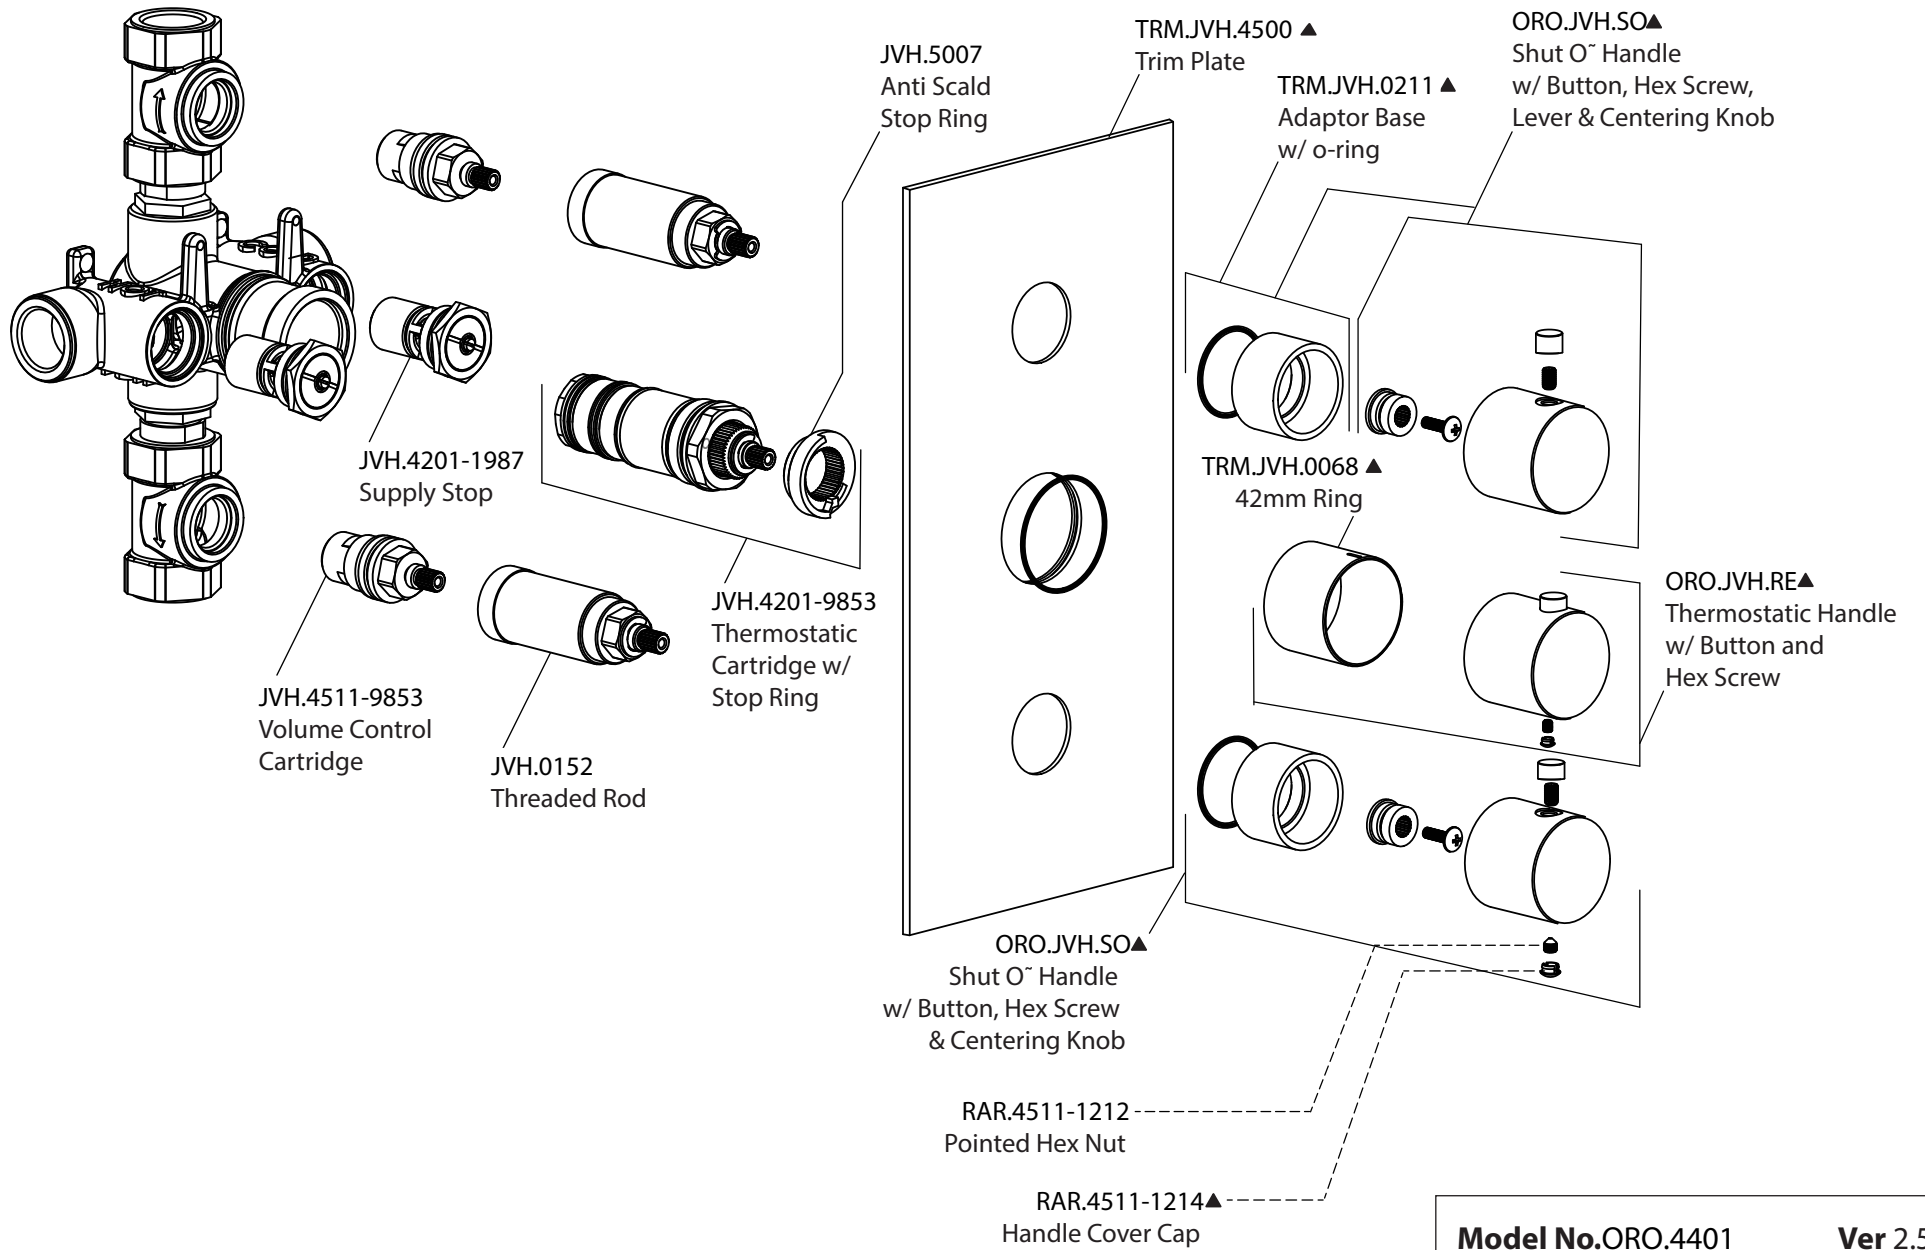

Product Parts Breakdown

Model No.ORO.4401 **Ver 2.56**