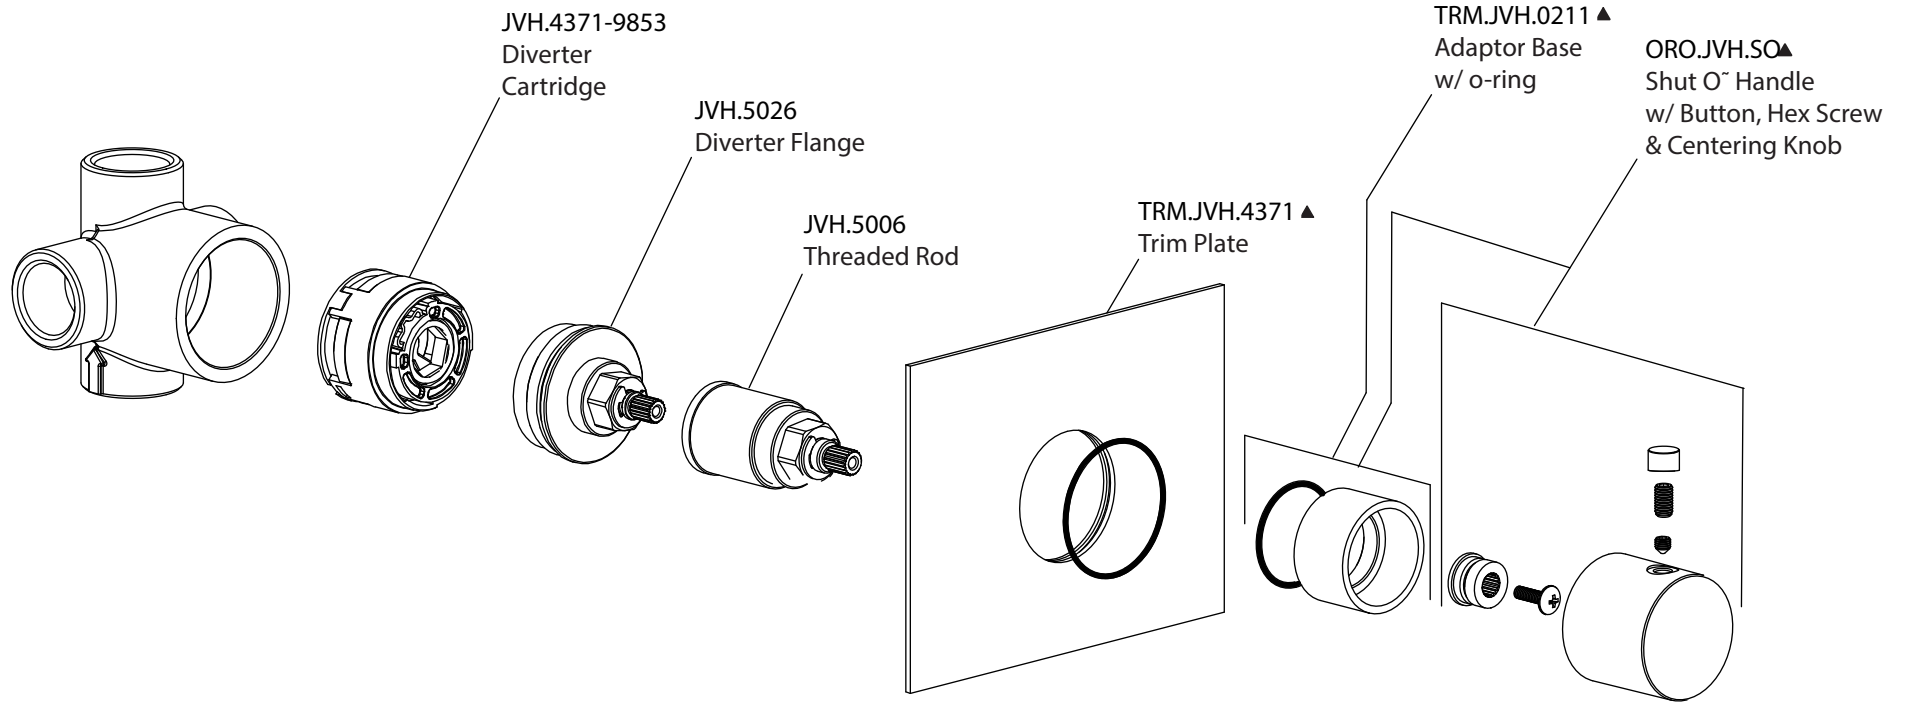

Product Parts Breakdown

Model No.ORO.4371

Ver 2.53