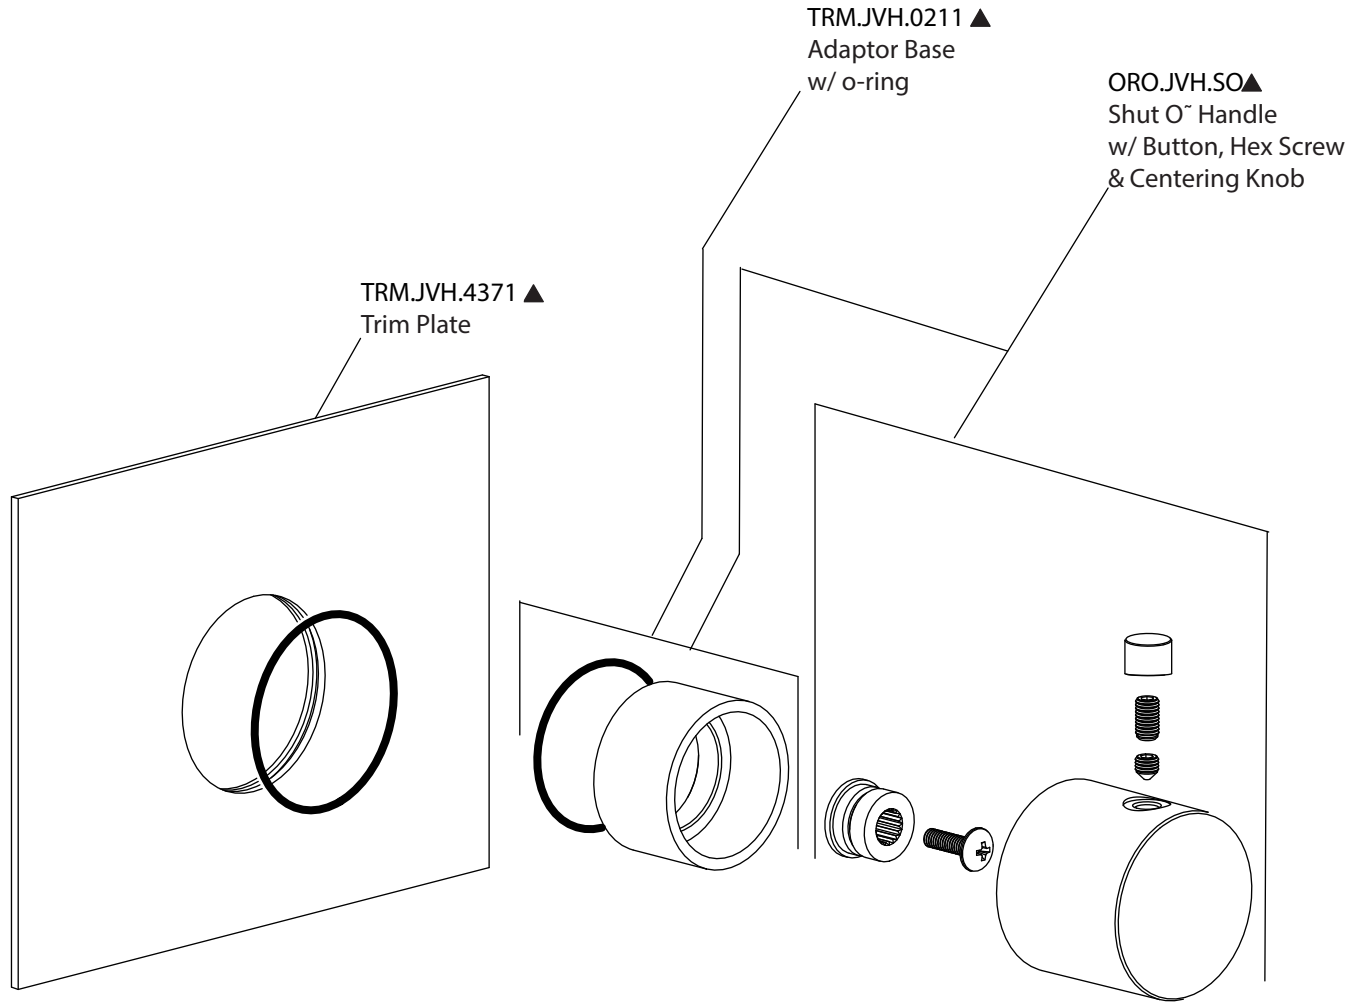

Product Parts Breakdown

Model No. ORO.4371T

Ver 2.53