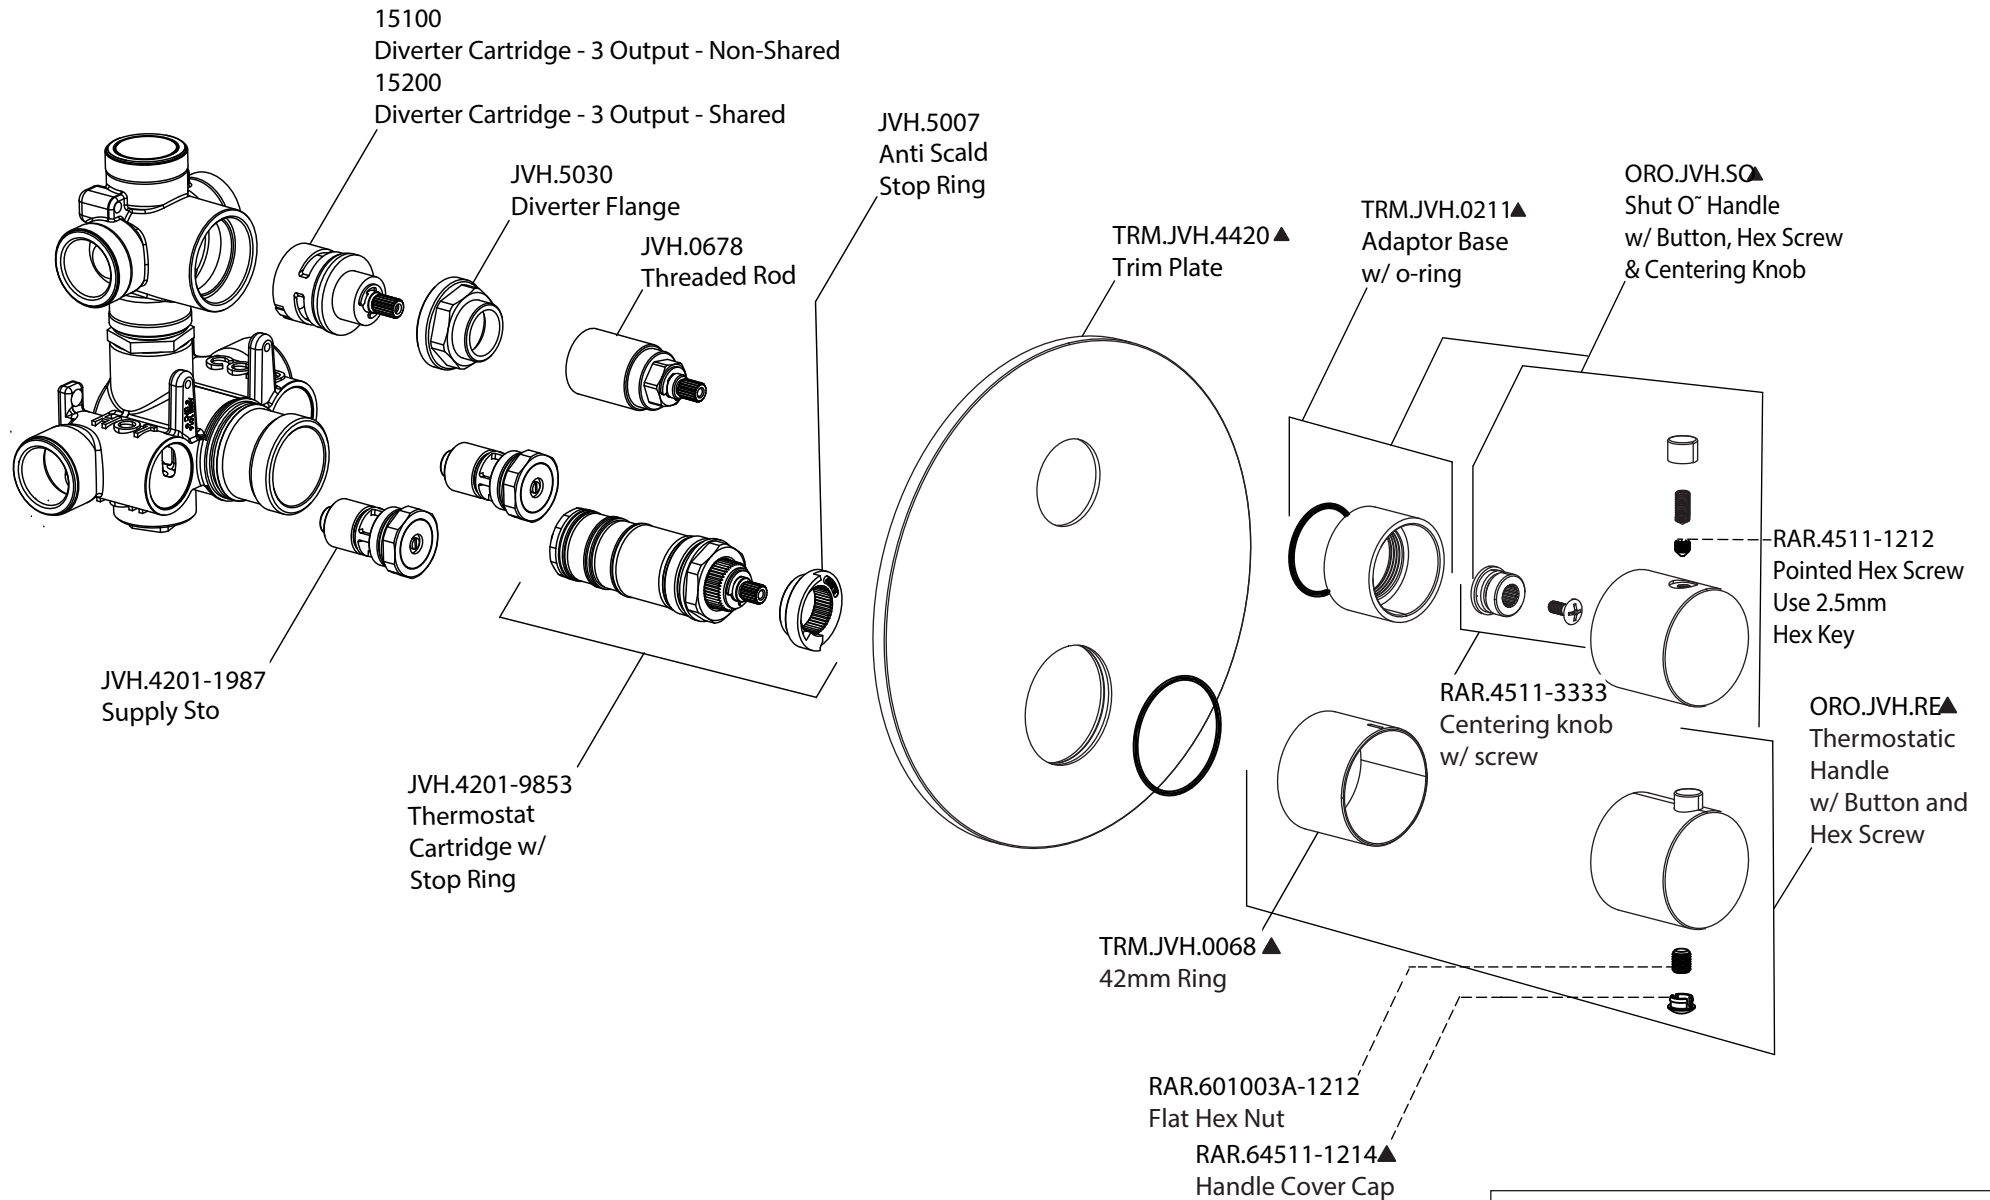

# Product Parts Breakdown

## Using JVH.4301F Valve

**Model No.ORO.4302**      **Ver 2.53**