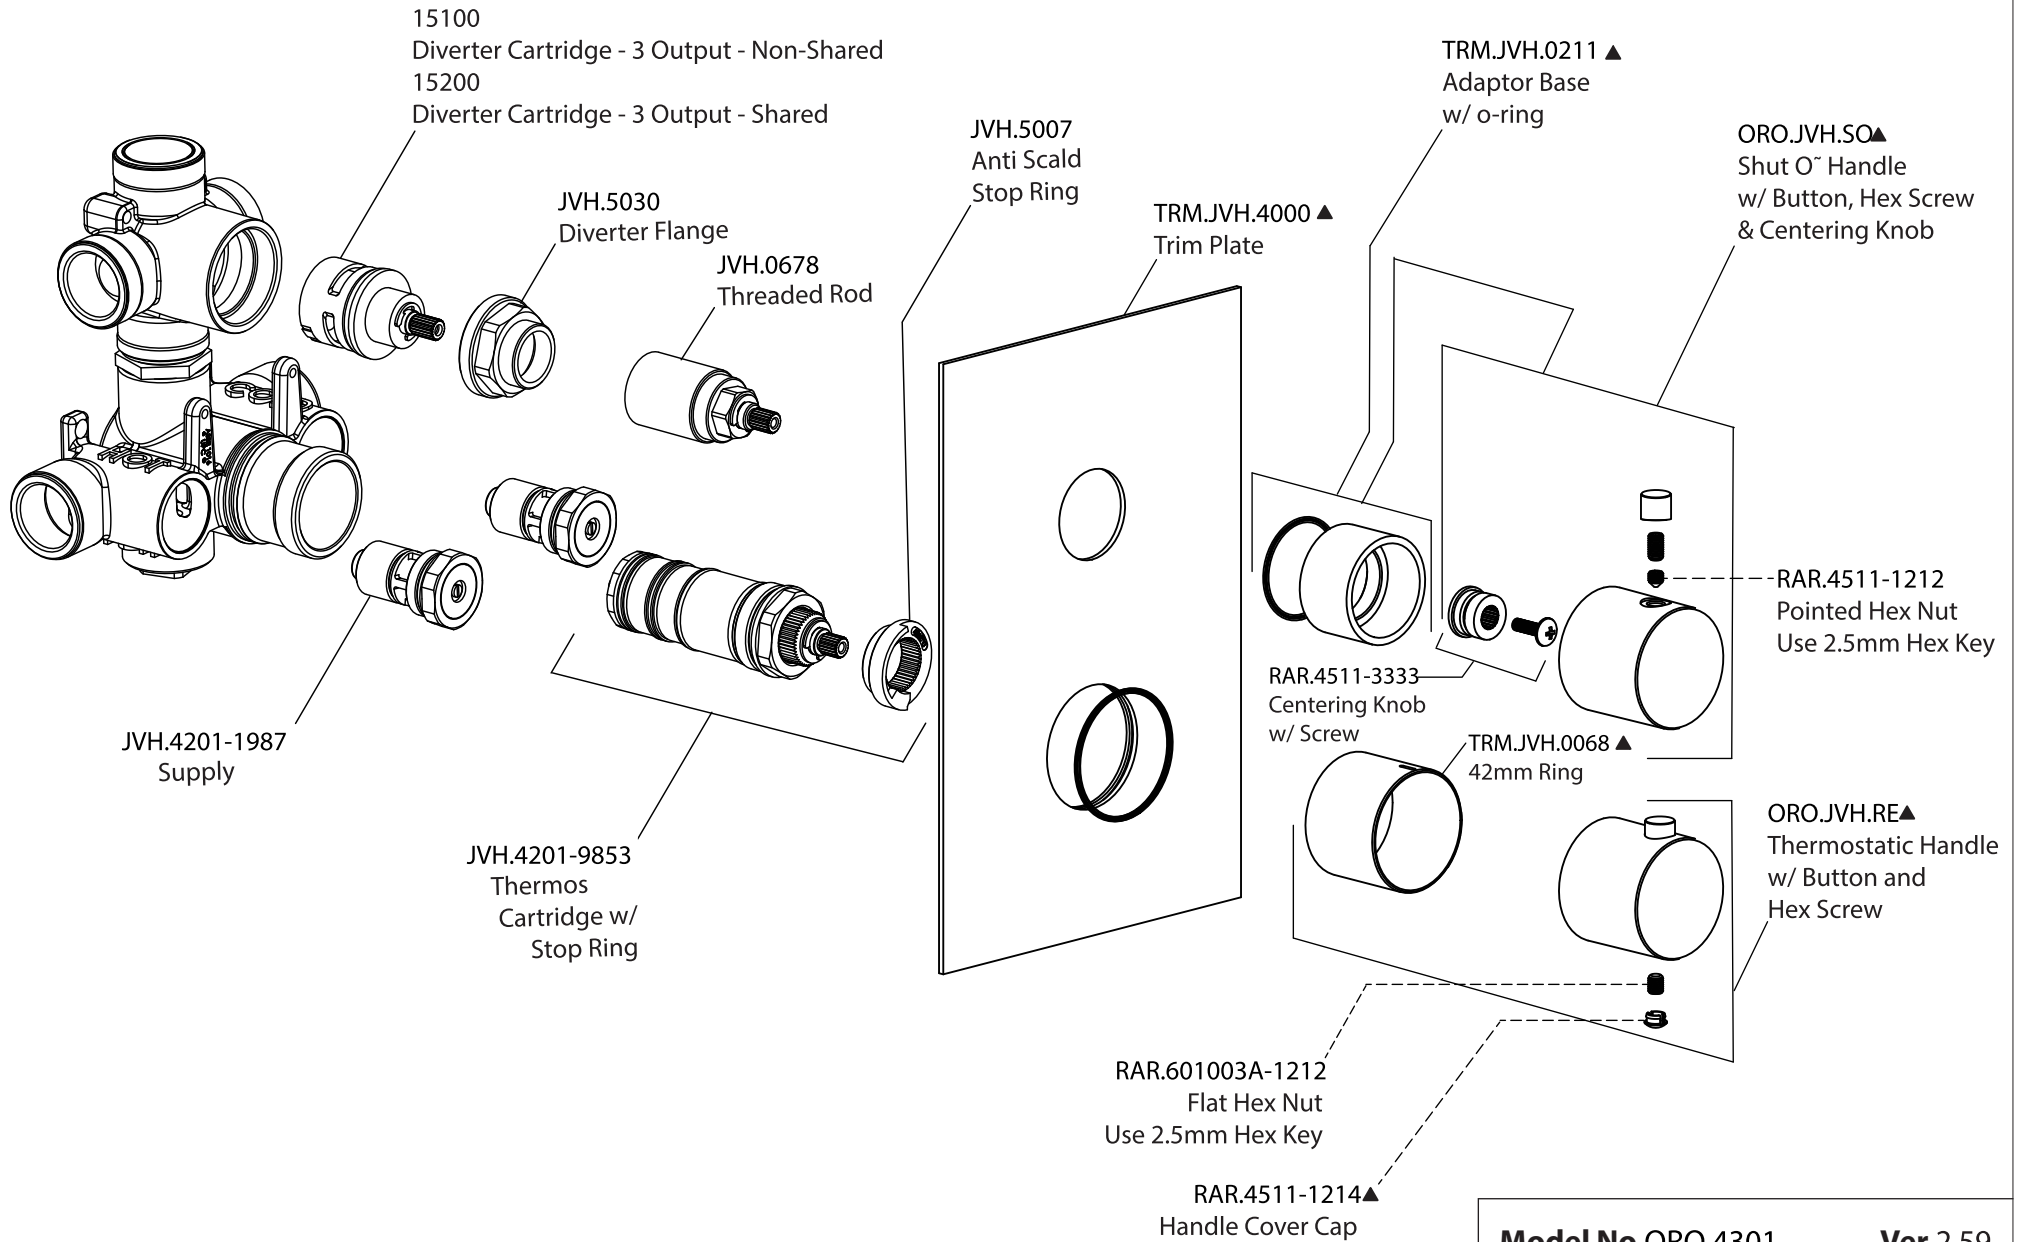

Product Parts Breakdown Using JVH.4301F Valve

Model No.ORO.4301	Ver 2.59
 FLUSSO LUXURY PLUMBING FIXTURES	

Product Parts Breakdown Using JVH.4301 Valve

Model No.ORO.4301

Ver 2.58