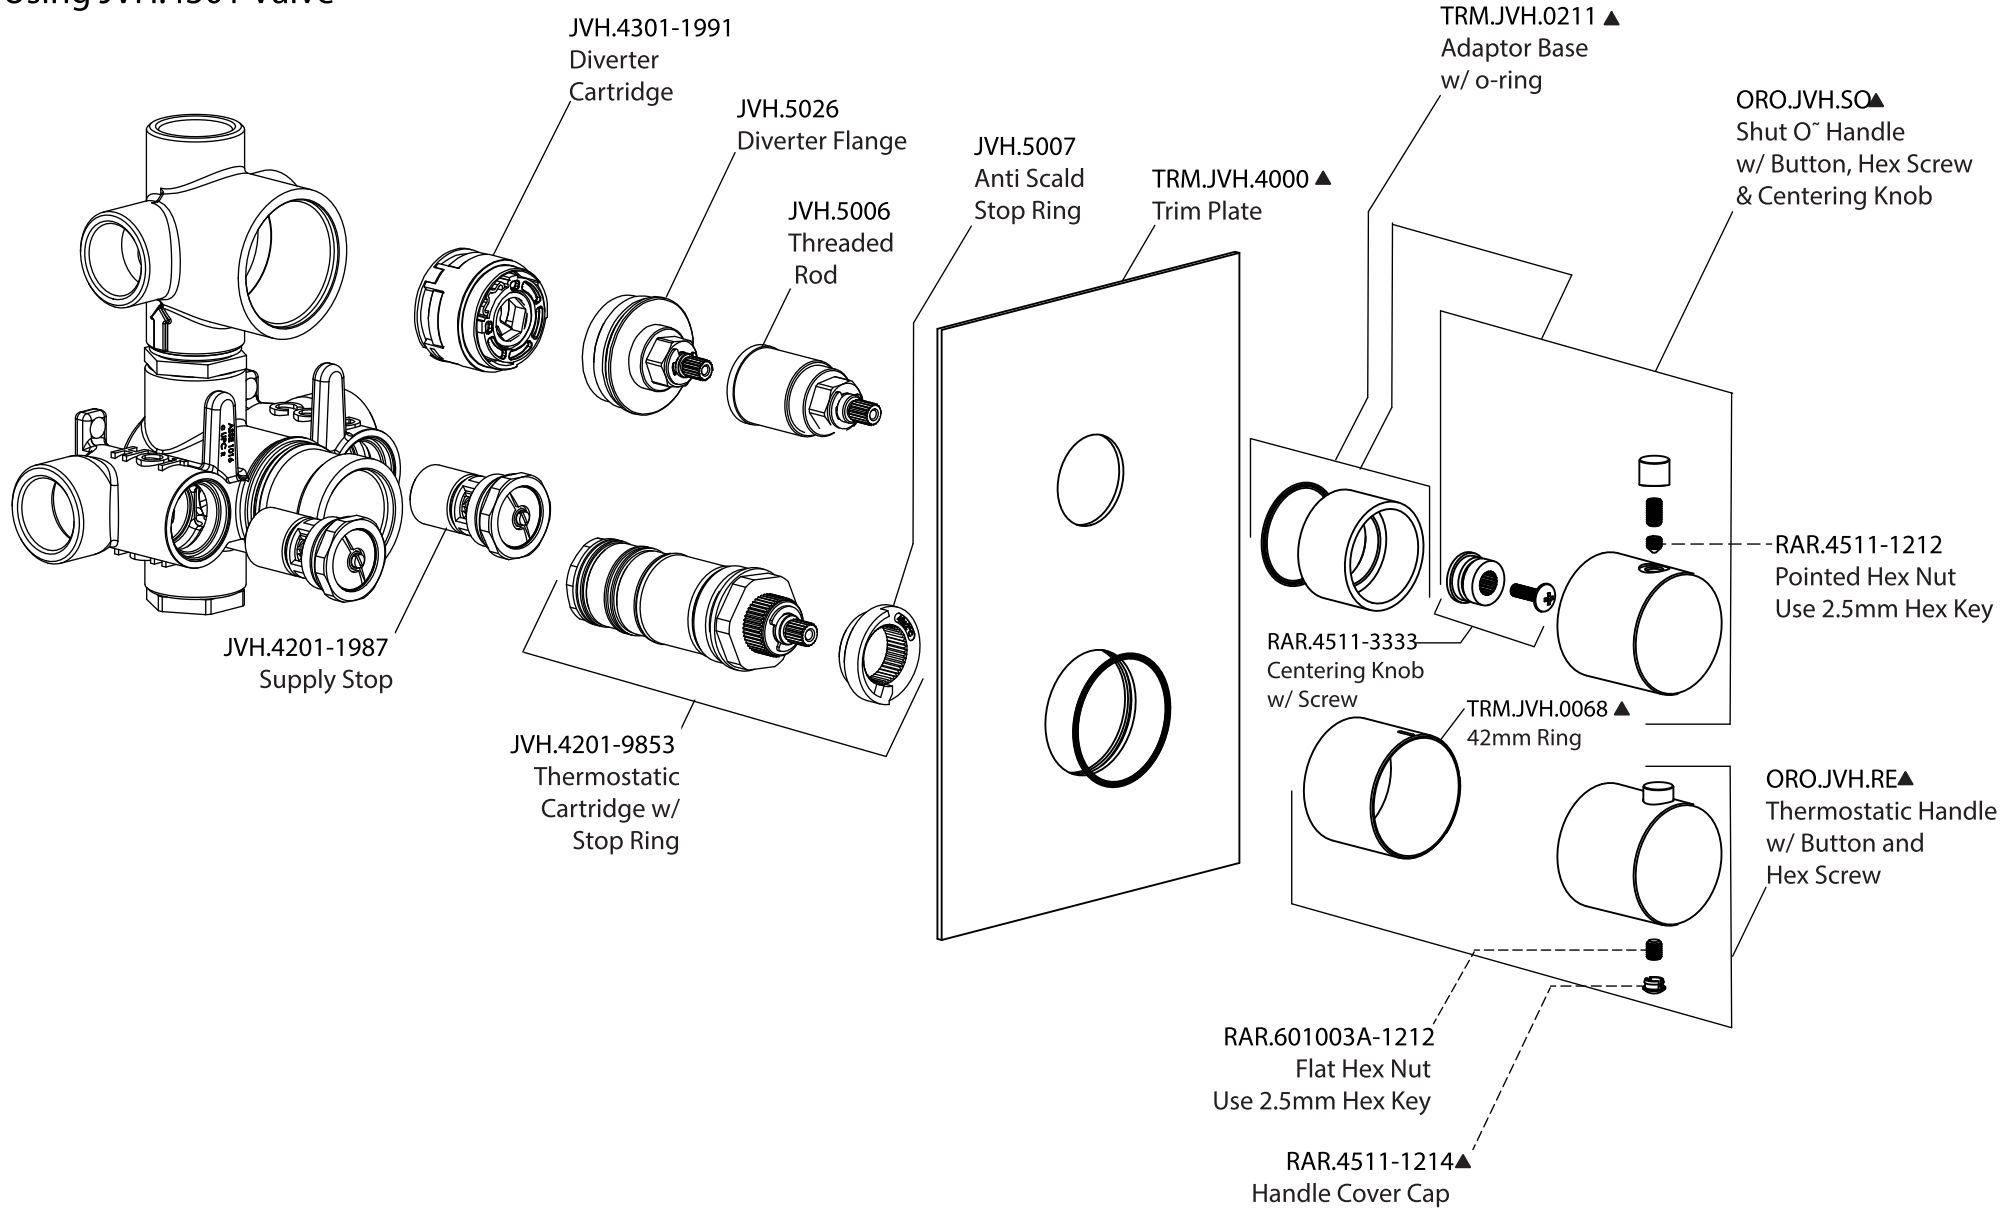

Product Parts Breakdown Using JVH.4301F Valve

Model No.ORO.4301	Ver 2.59
 FLUSSO LUXURY PLUMBING FIXTURES	

Product Parts Breakdown Using JVH.4301 Valve

Model No.ORO.4301

Ver 2.58