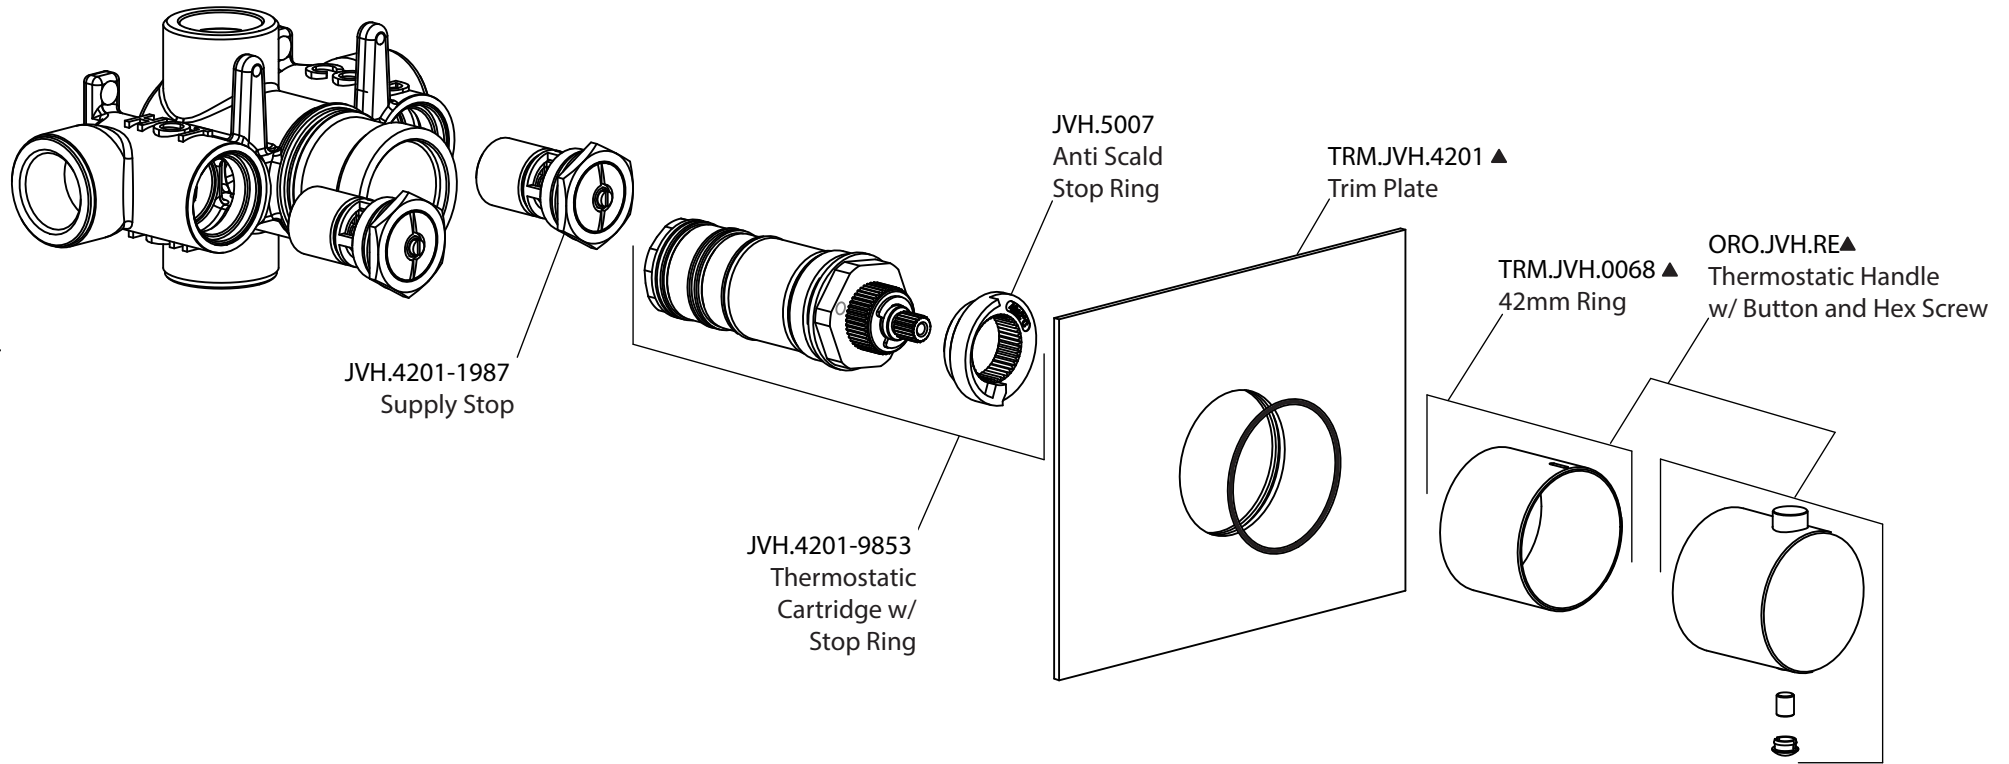

# Product Parts Breakdown

**Model No.ORO.4201**

**Ver 2.53**