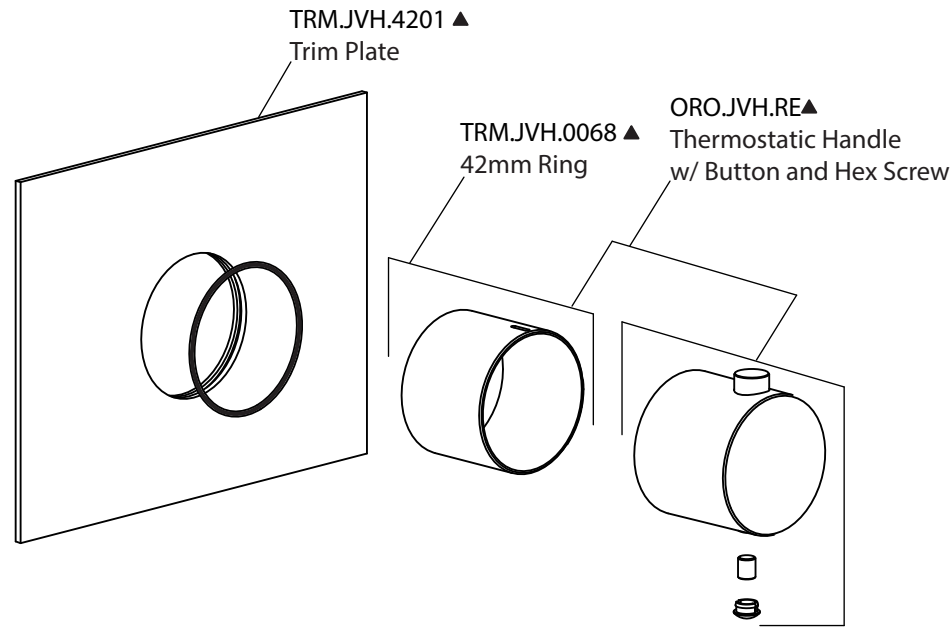

Product Parts Breakdown

Model No.ORO.4201T

Ver 2.53