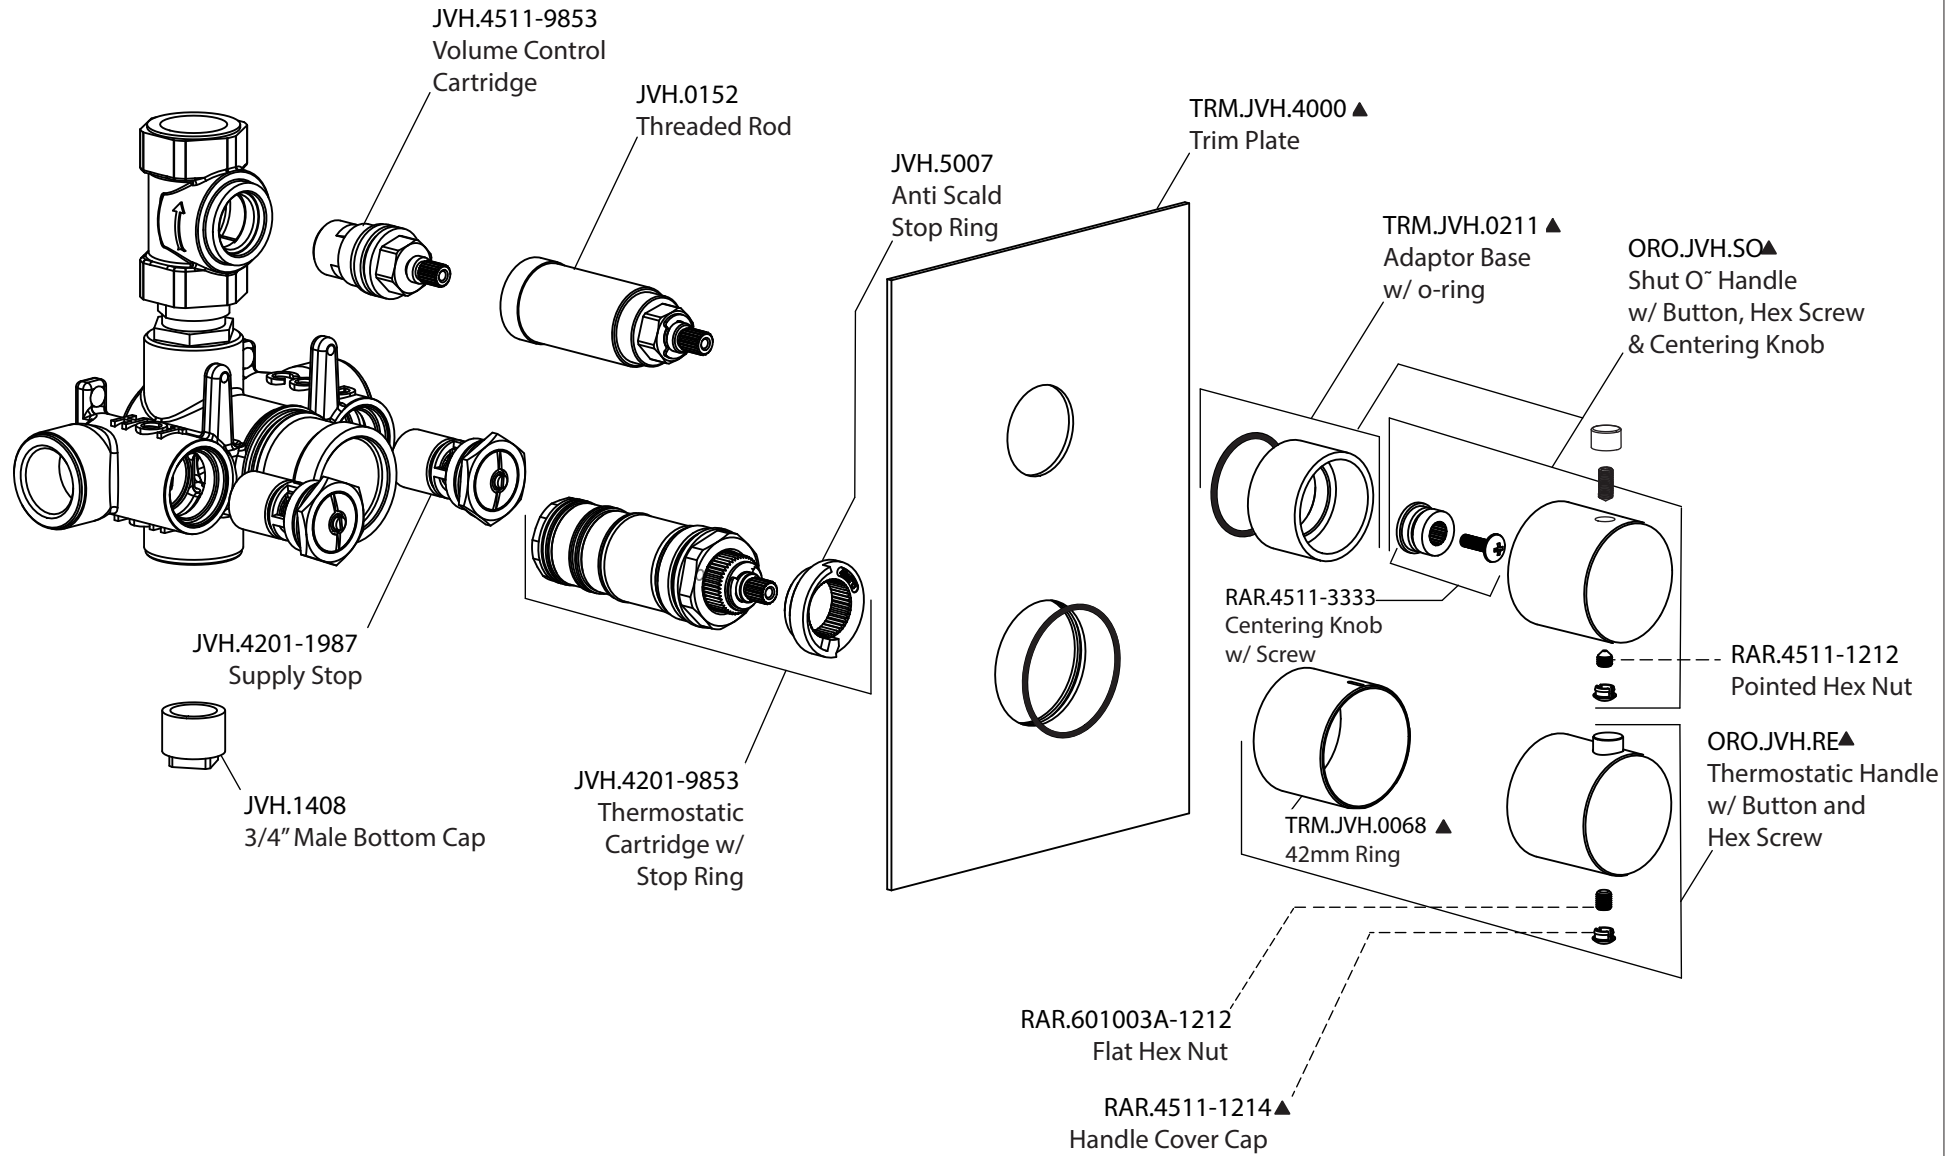

# Product Parts Breakdown

**Model No.ORO.4101**      **Ver 2.55**