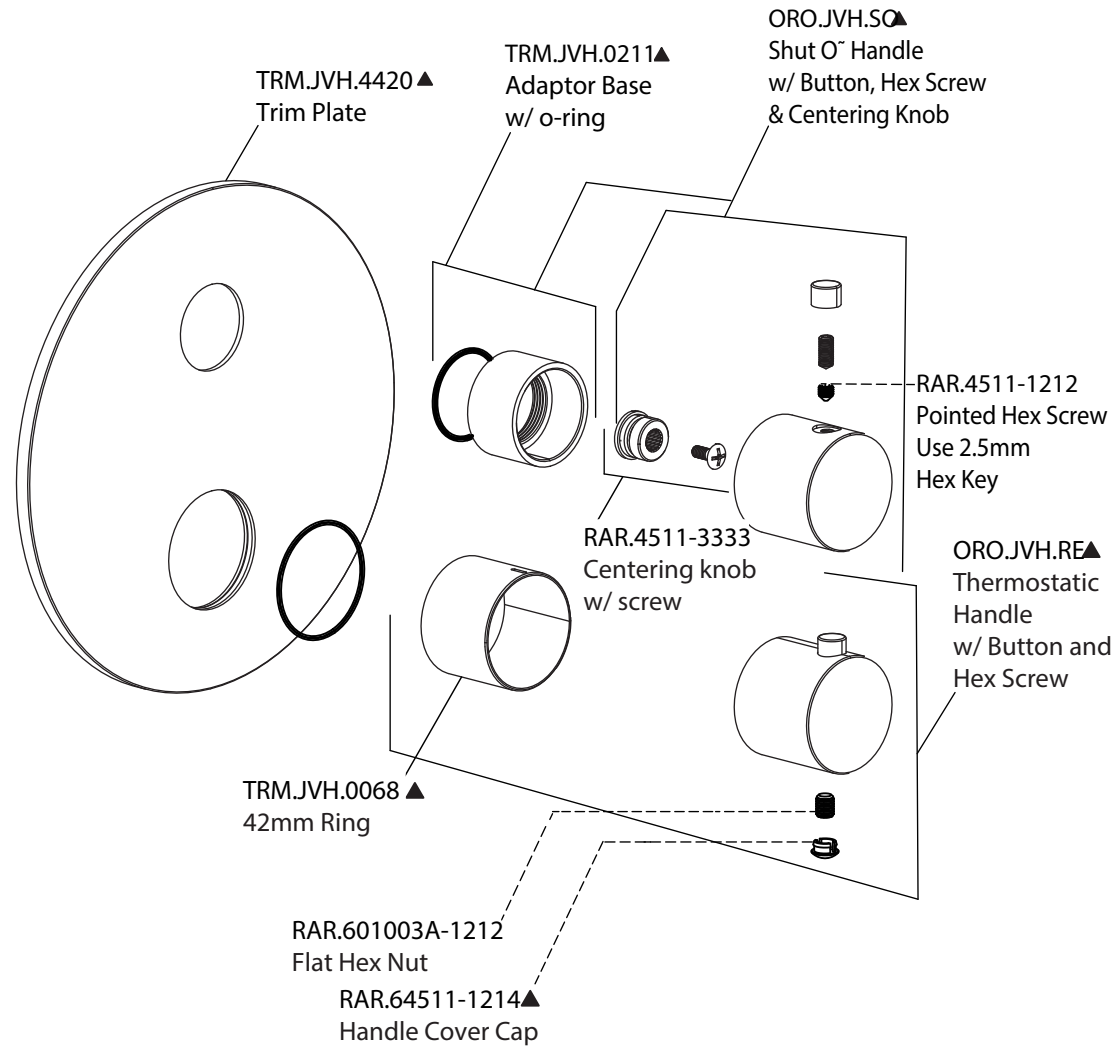

# Product Parts Breakdown

Model No.ORO.4001T

Ver 2.53