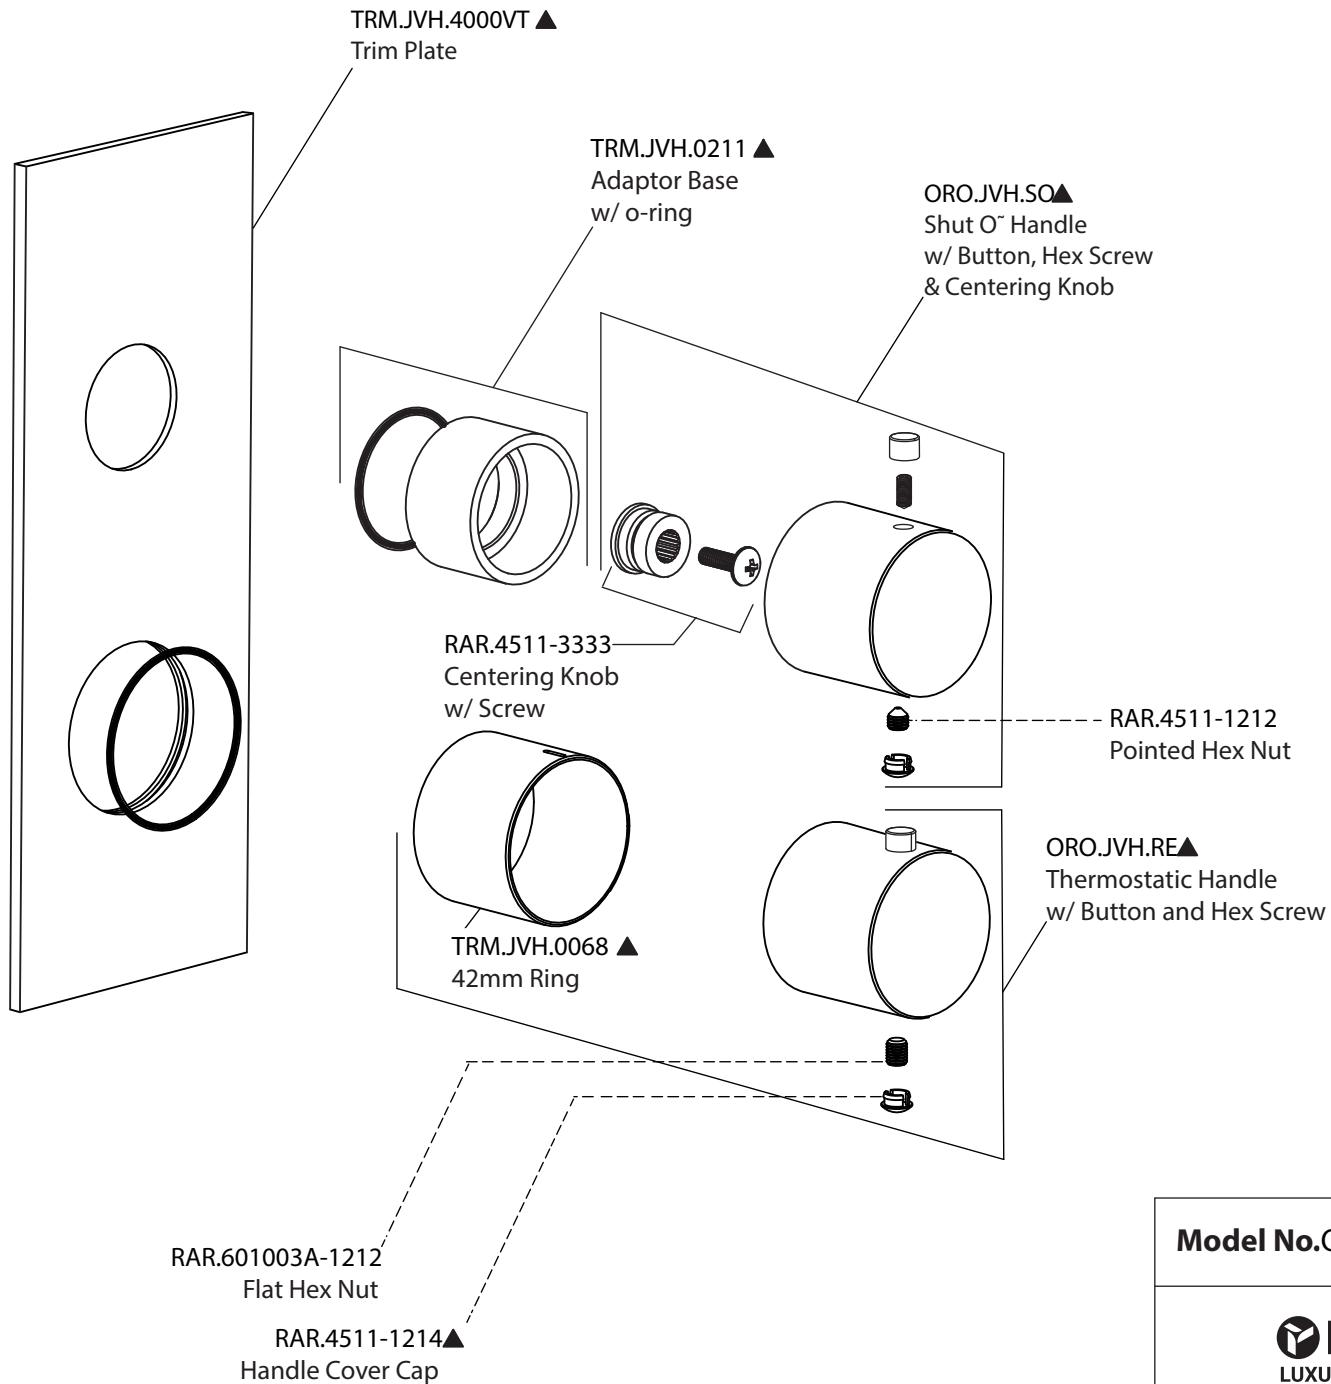

Product Parts Breakdown

Model No. ORO.4000VT	Ver 2.56
 FLUSSO LUXURY PLUMBING FIXTURES	