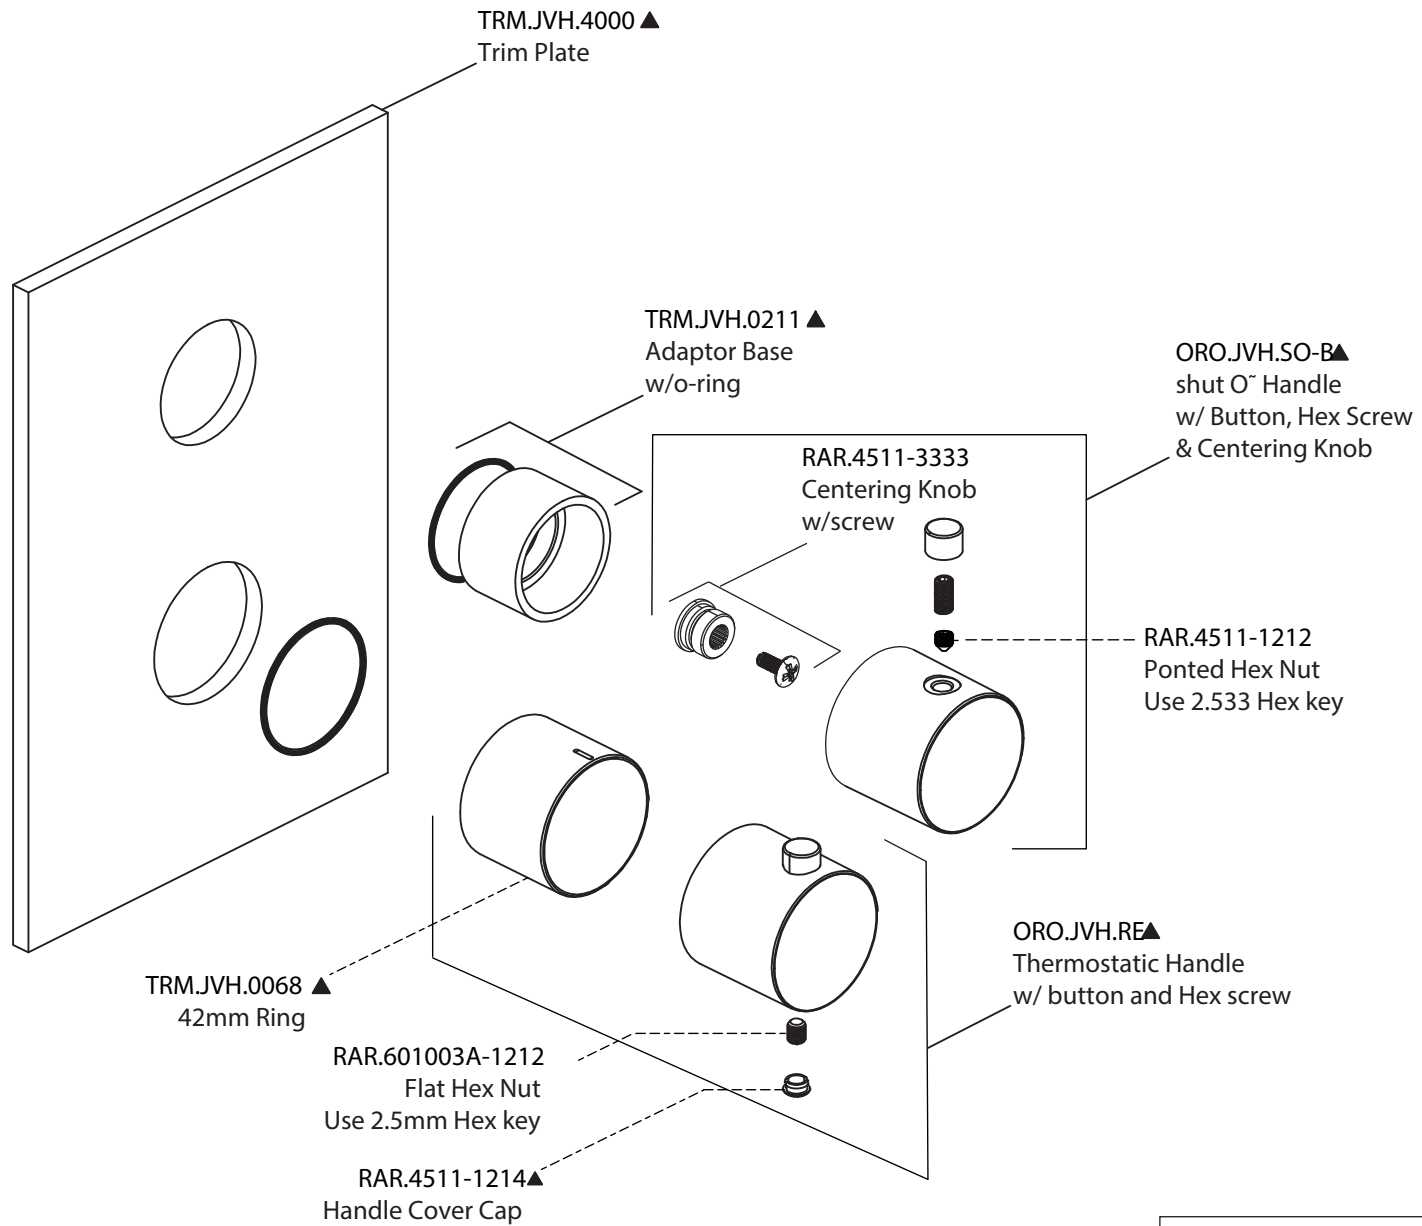

Product Parts Breakdown

Model No.ORO.4000T **Ver 2.54**