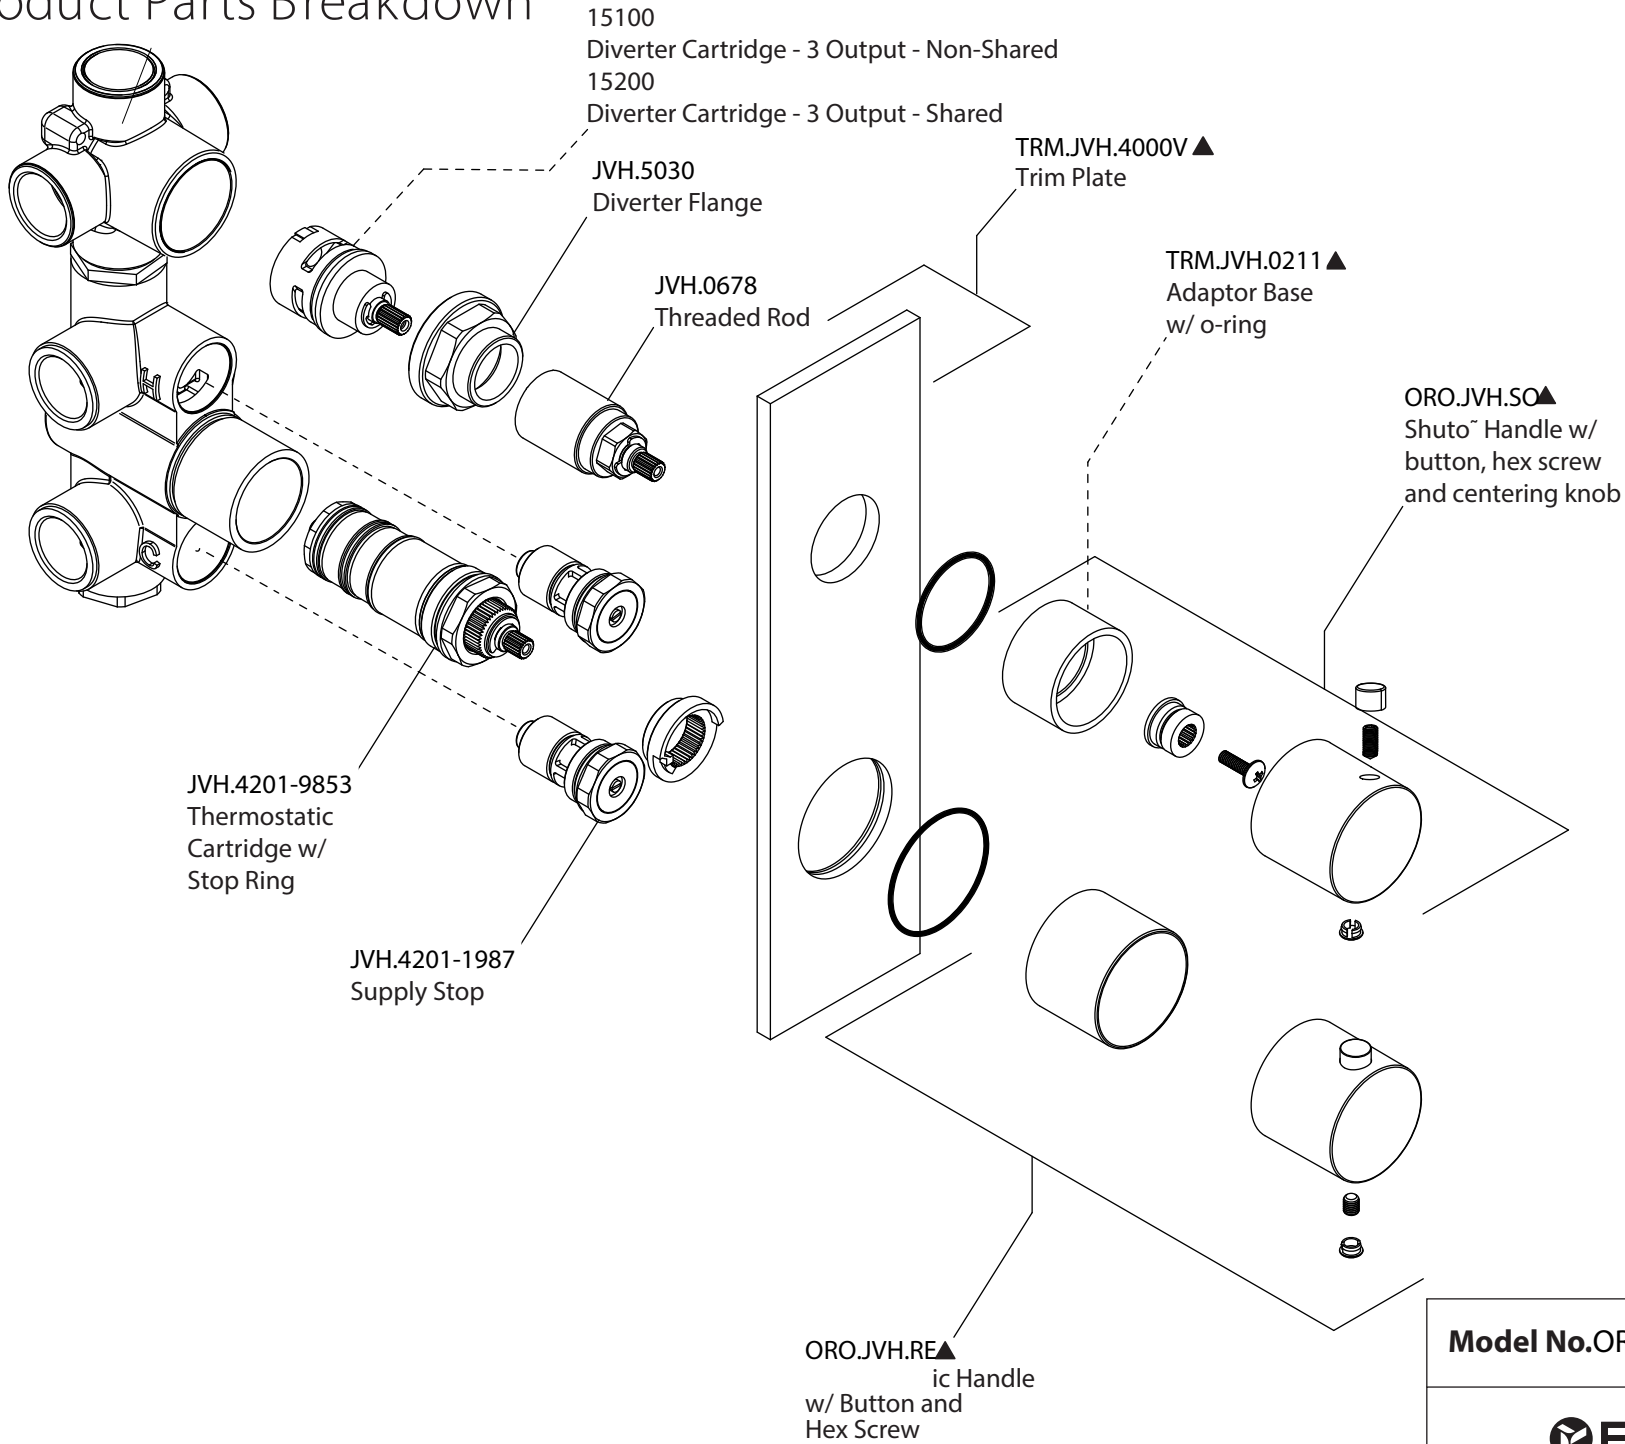

Product Parts Breakdown

Model No. ORO.2780	Ver 2.55
 FLUSSO LUXURY PLUMBING FIXTURES	