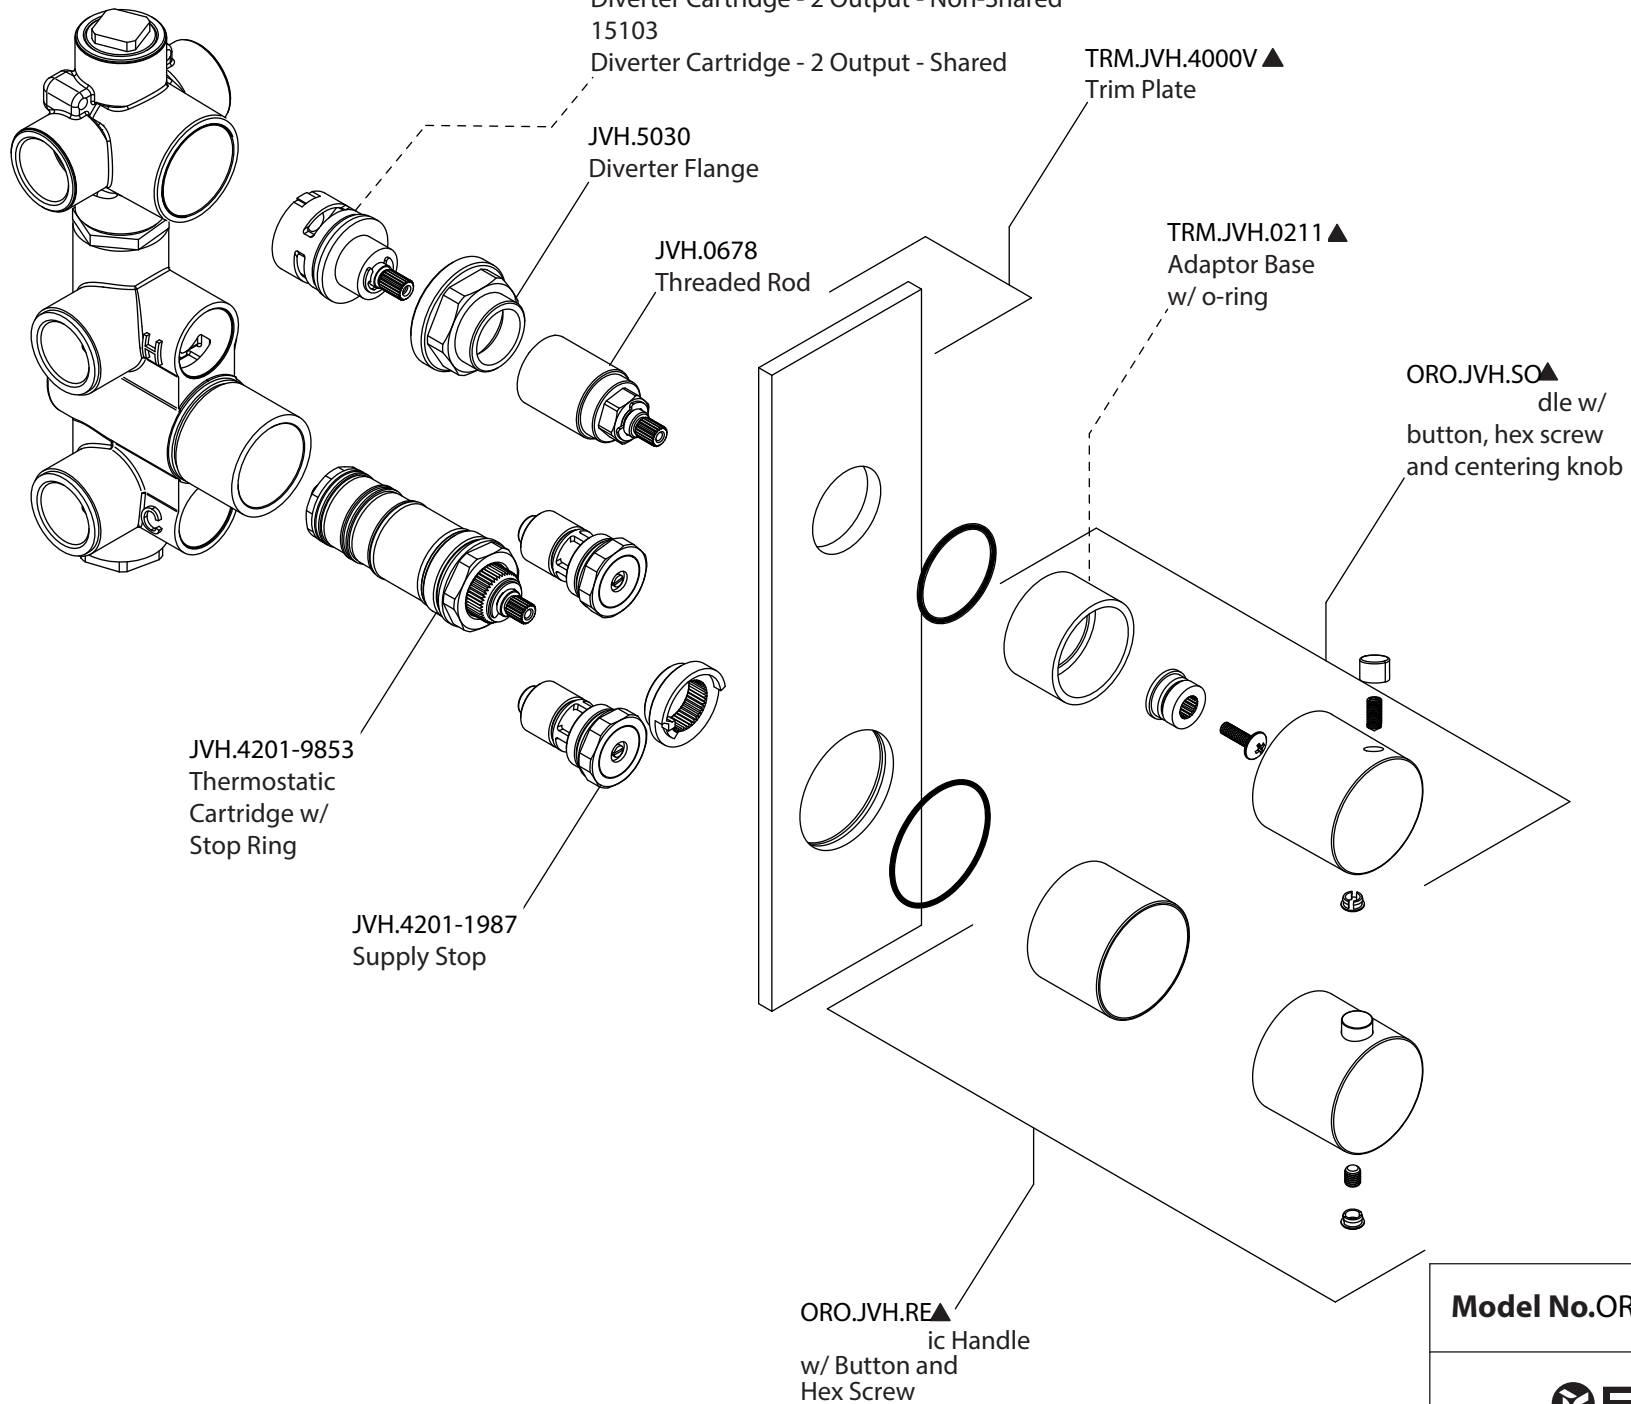

Product Parts Breakdown

▲Specify Finish

Model No. ORO.2740

Ver 2.55

FLUSSO
LUXURY PLUMBING FIXTURES