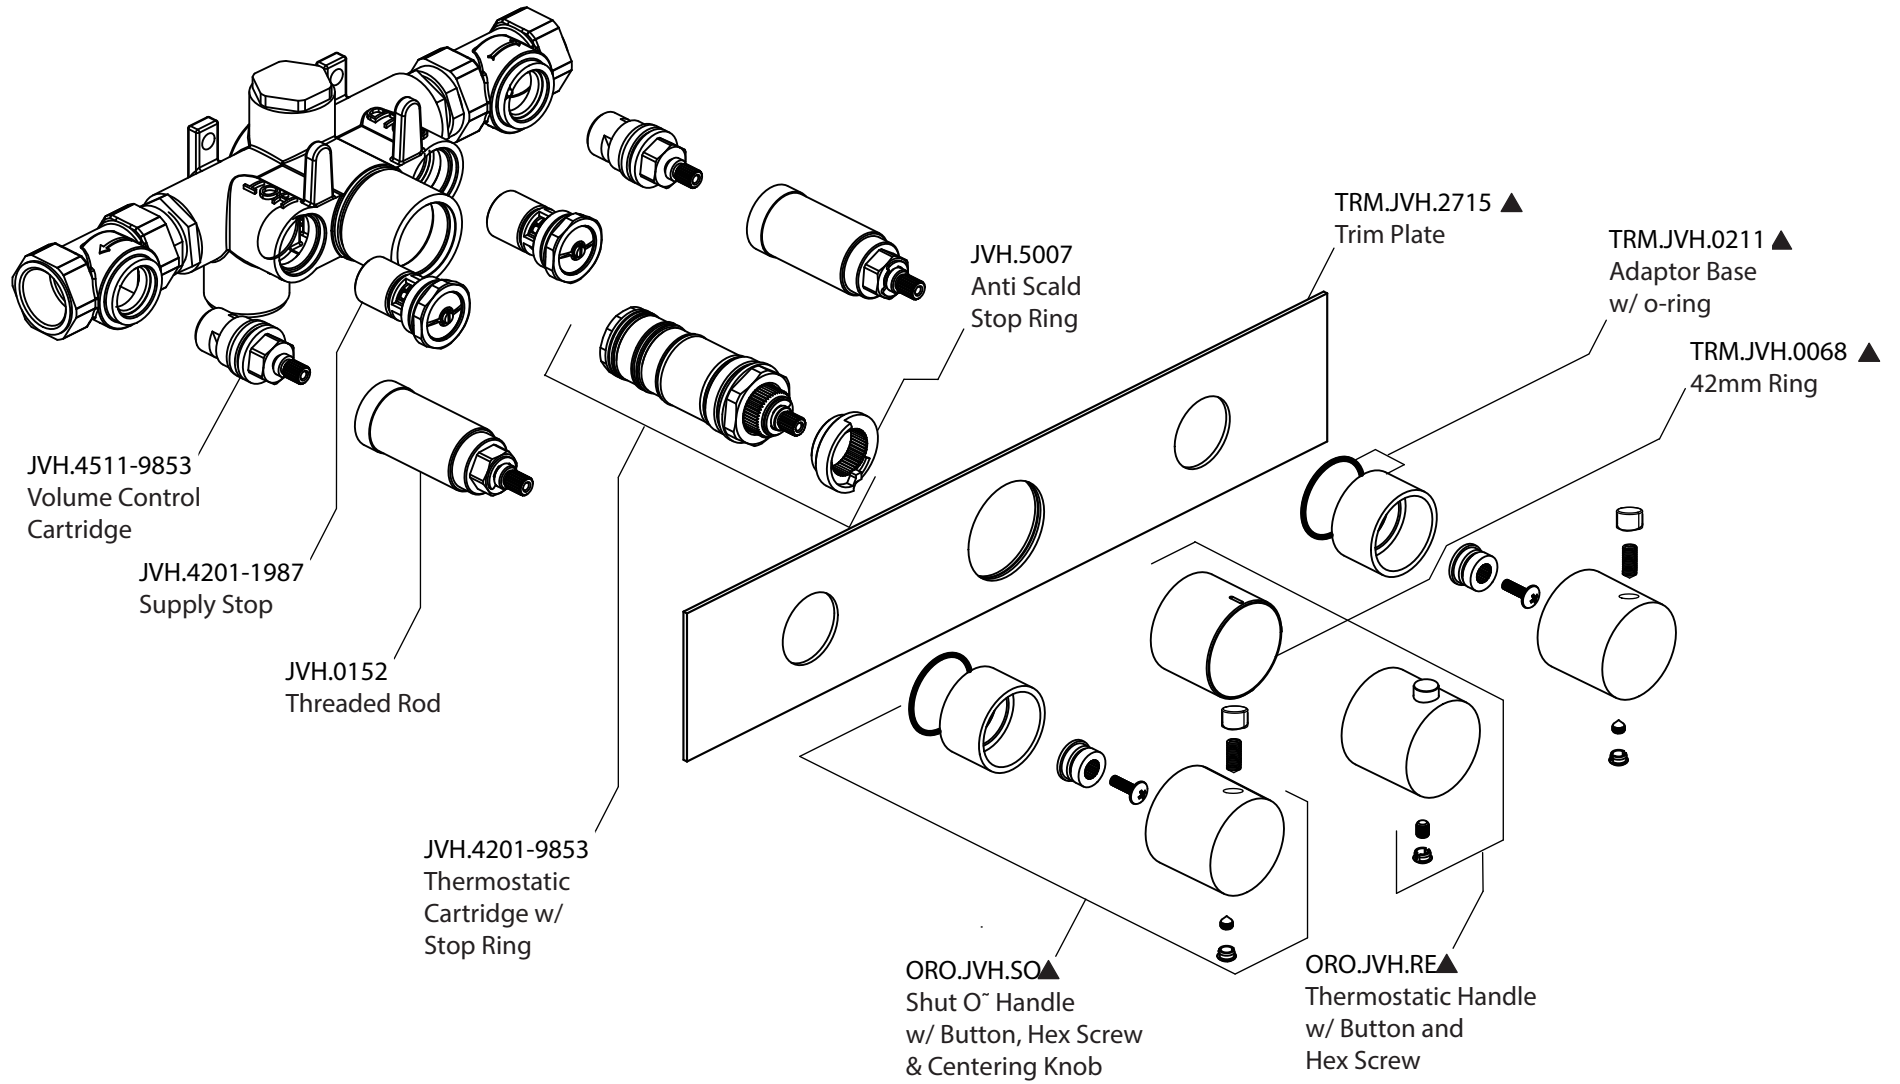

Product Parts Breakdown

Model No.ORO.2715

Ver 2.57