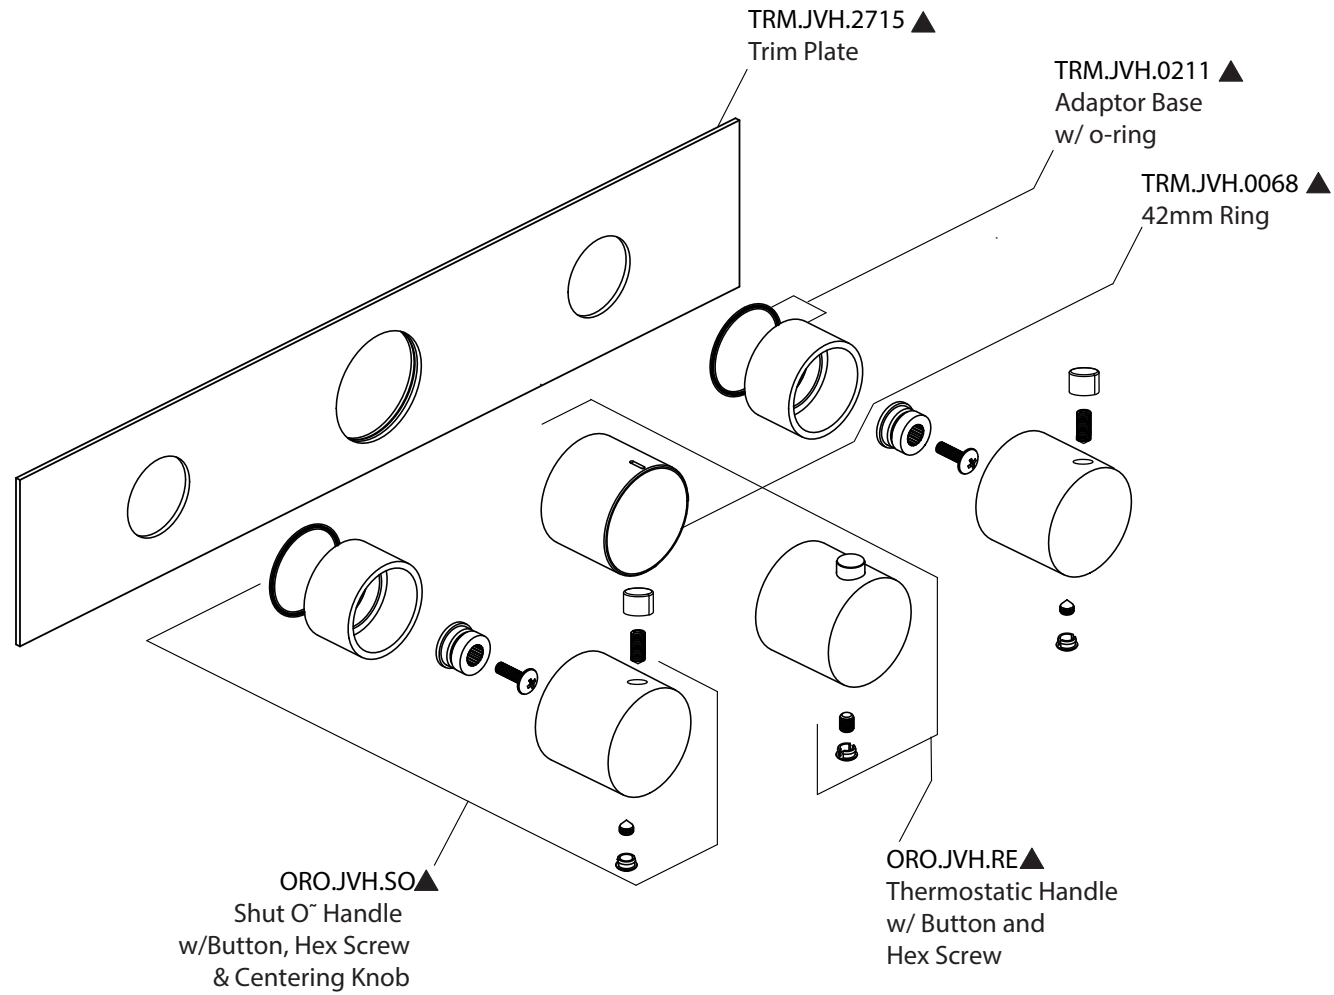

# Product Parts Breakdown

Model No.ORO.2715T

Ver 2.57