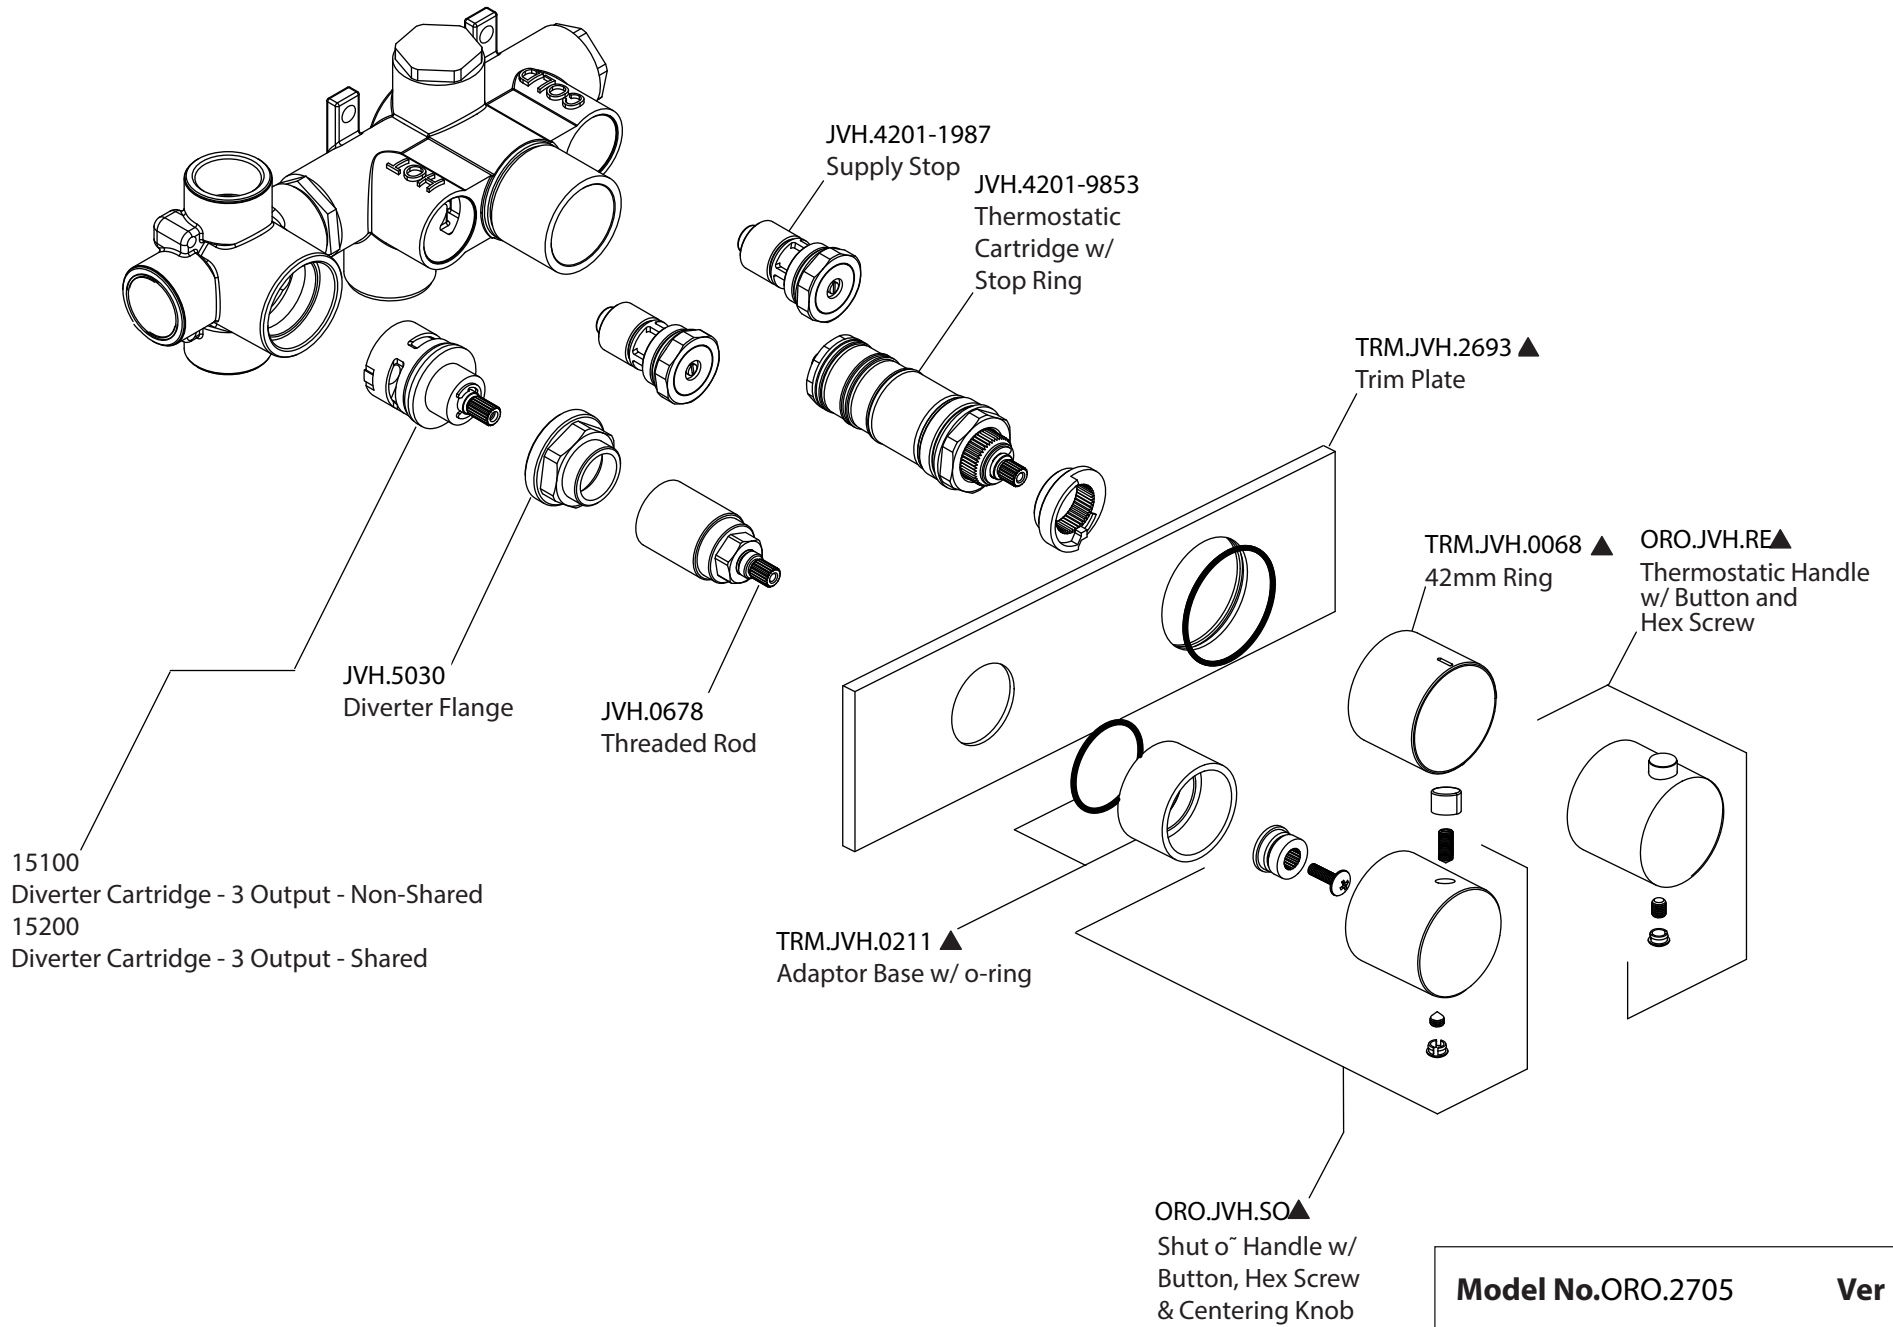

Product Parts Breakdown

▲ Specify Finish

Model No.ORO.2705

Ver 2.54