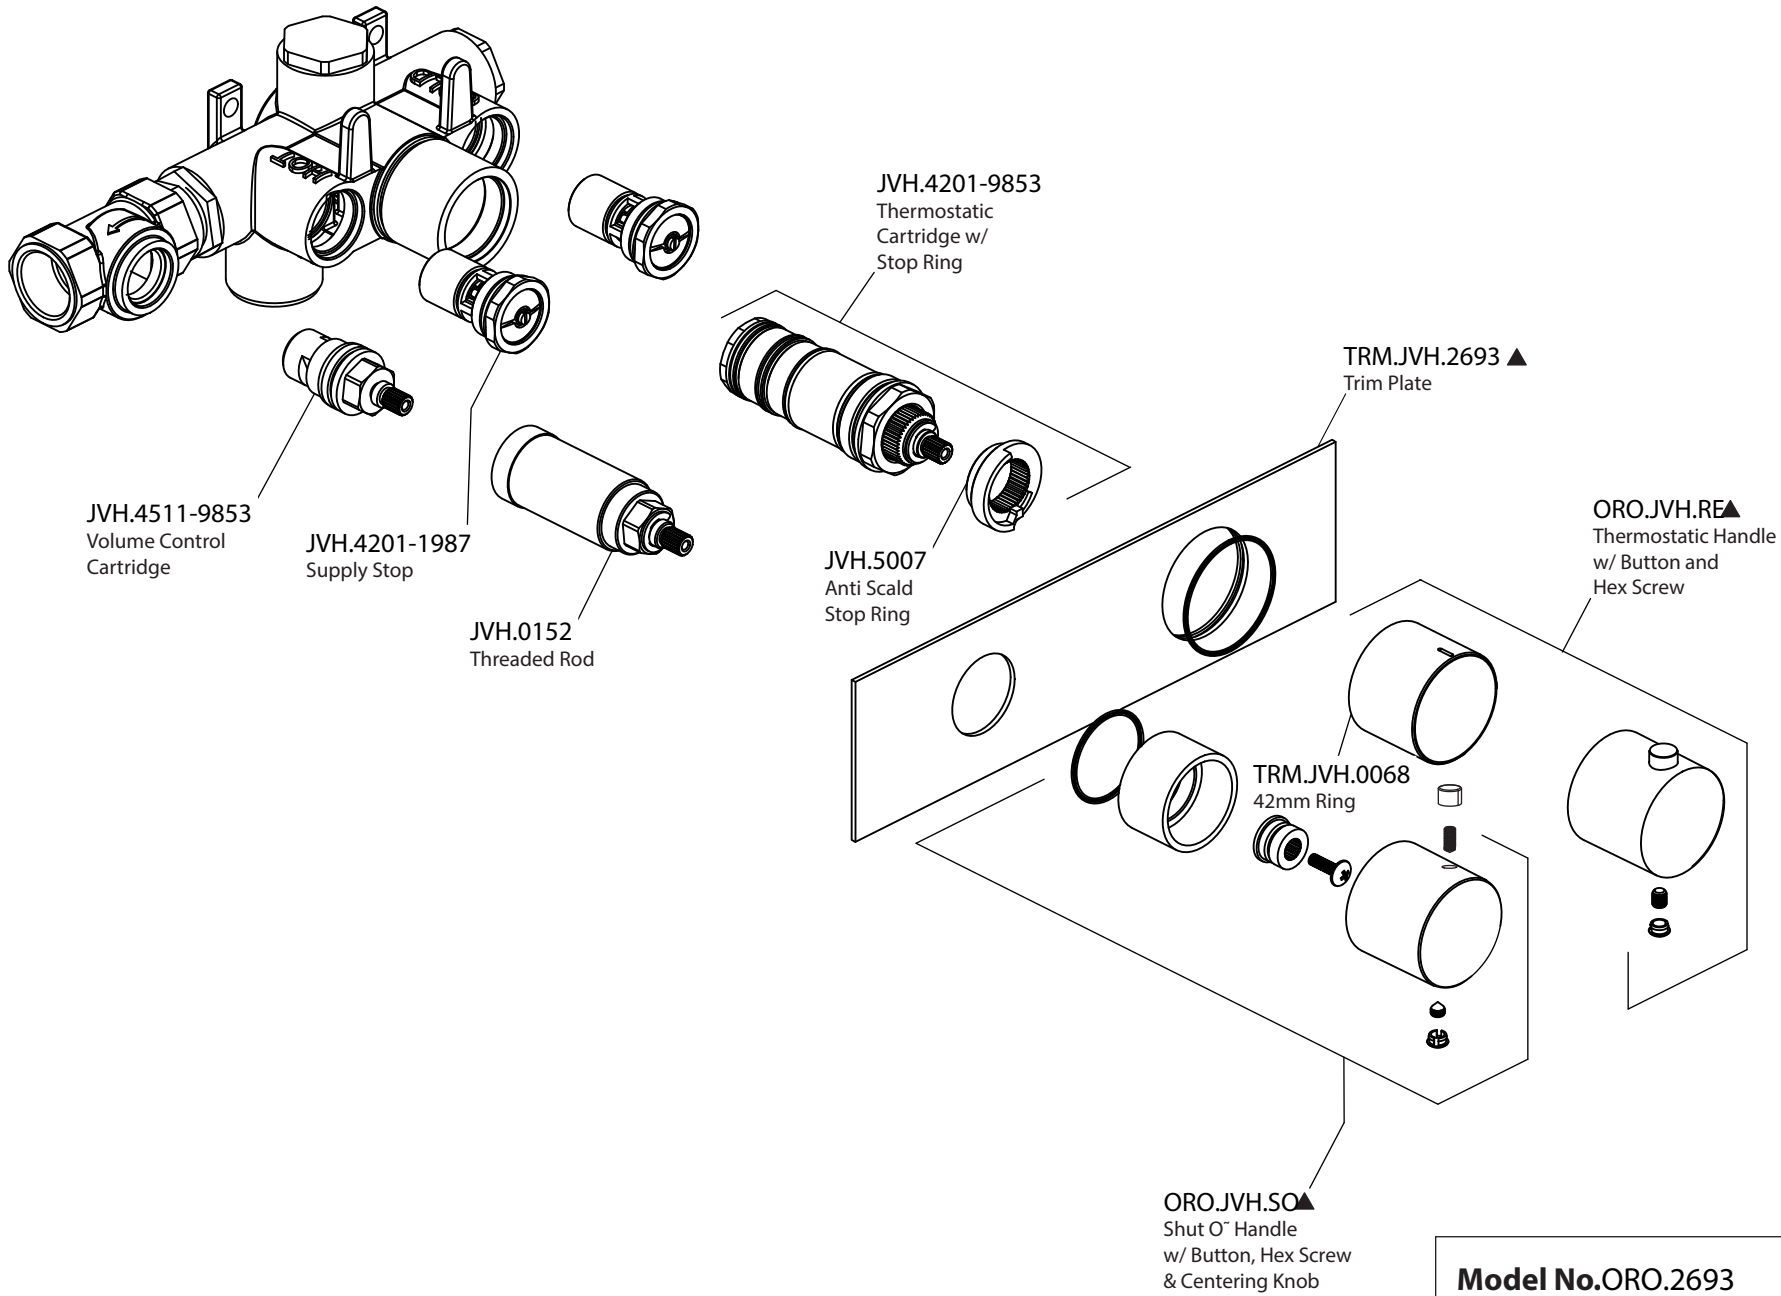

Product Parts Breakdown

▲ Specify Finish

Model No.ORO.2693

Ver 2.55

FLUSSO
LUXURY PLUMBING FIXTURES