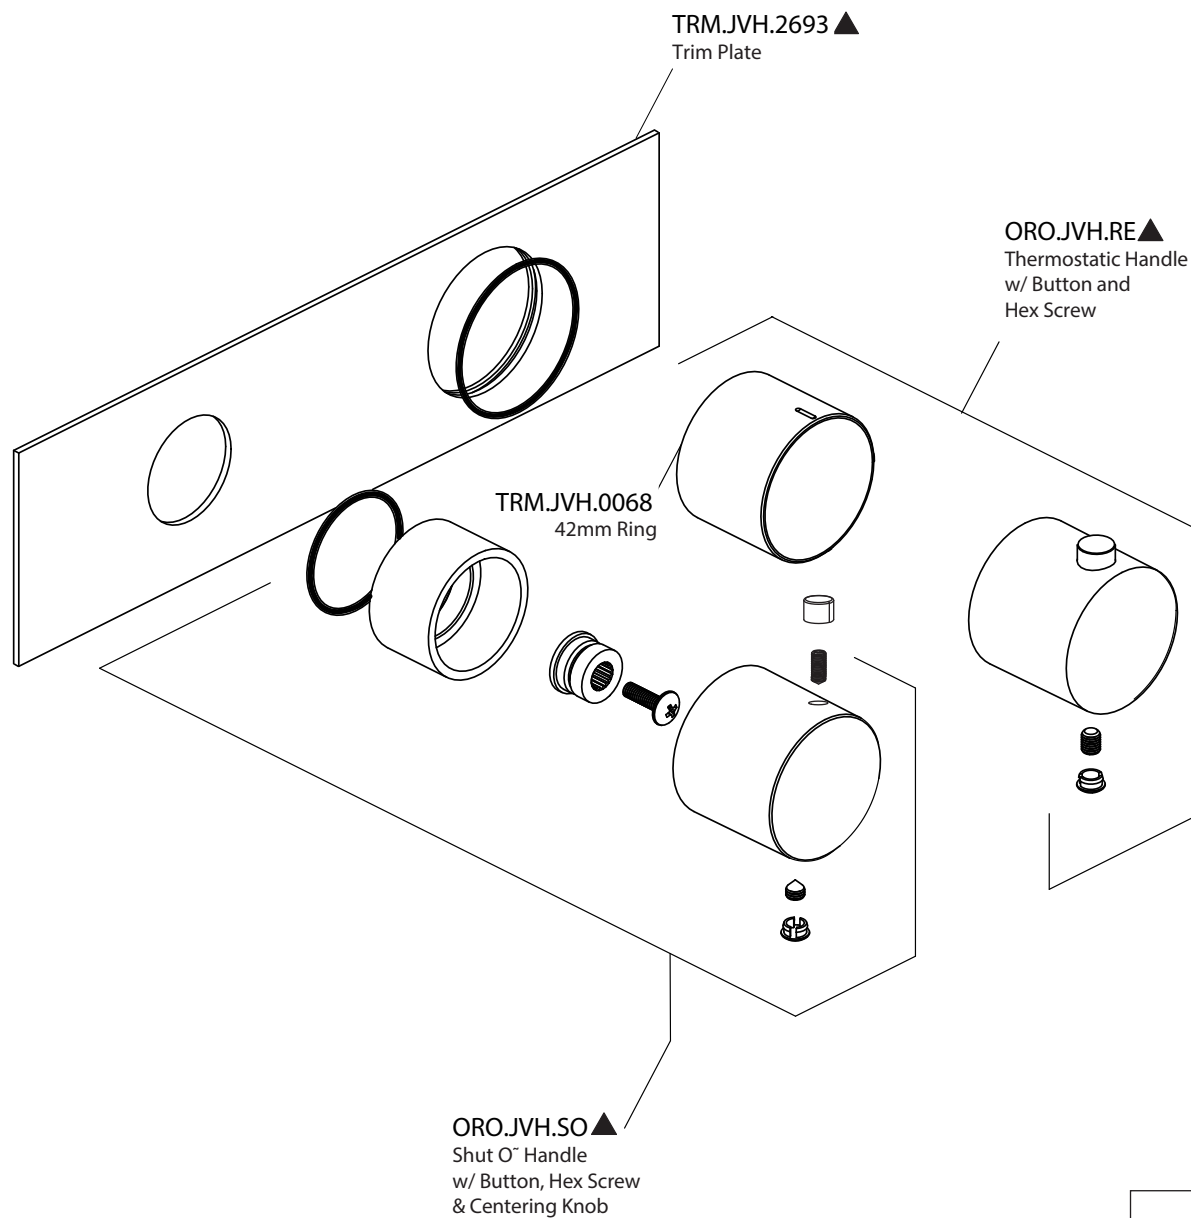

Product Parts Breakdown

▲ Specify Finish

Model No.ORO.2693T

Ver 2.55

FLUSSO
LUXURY PLUMBING FIXTURES