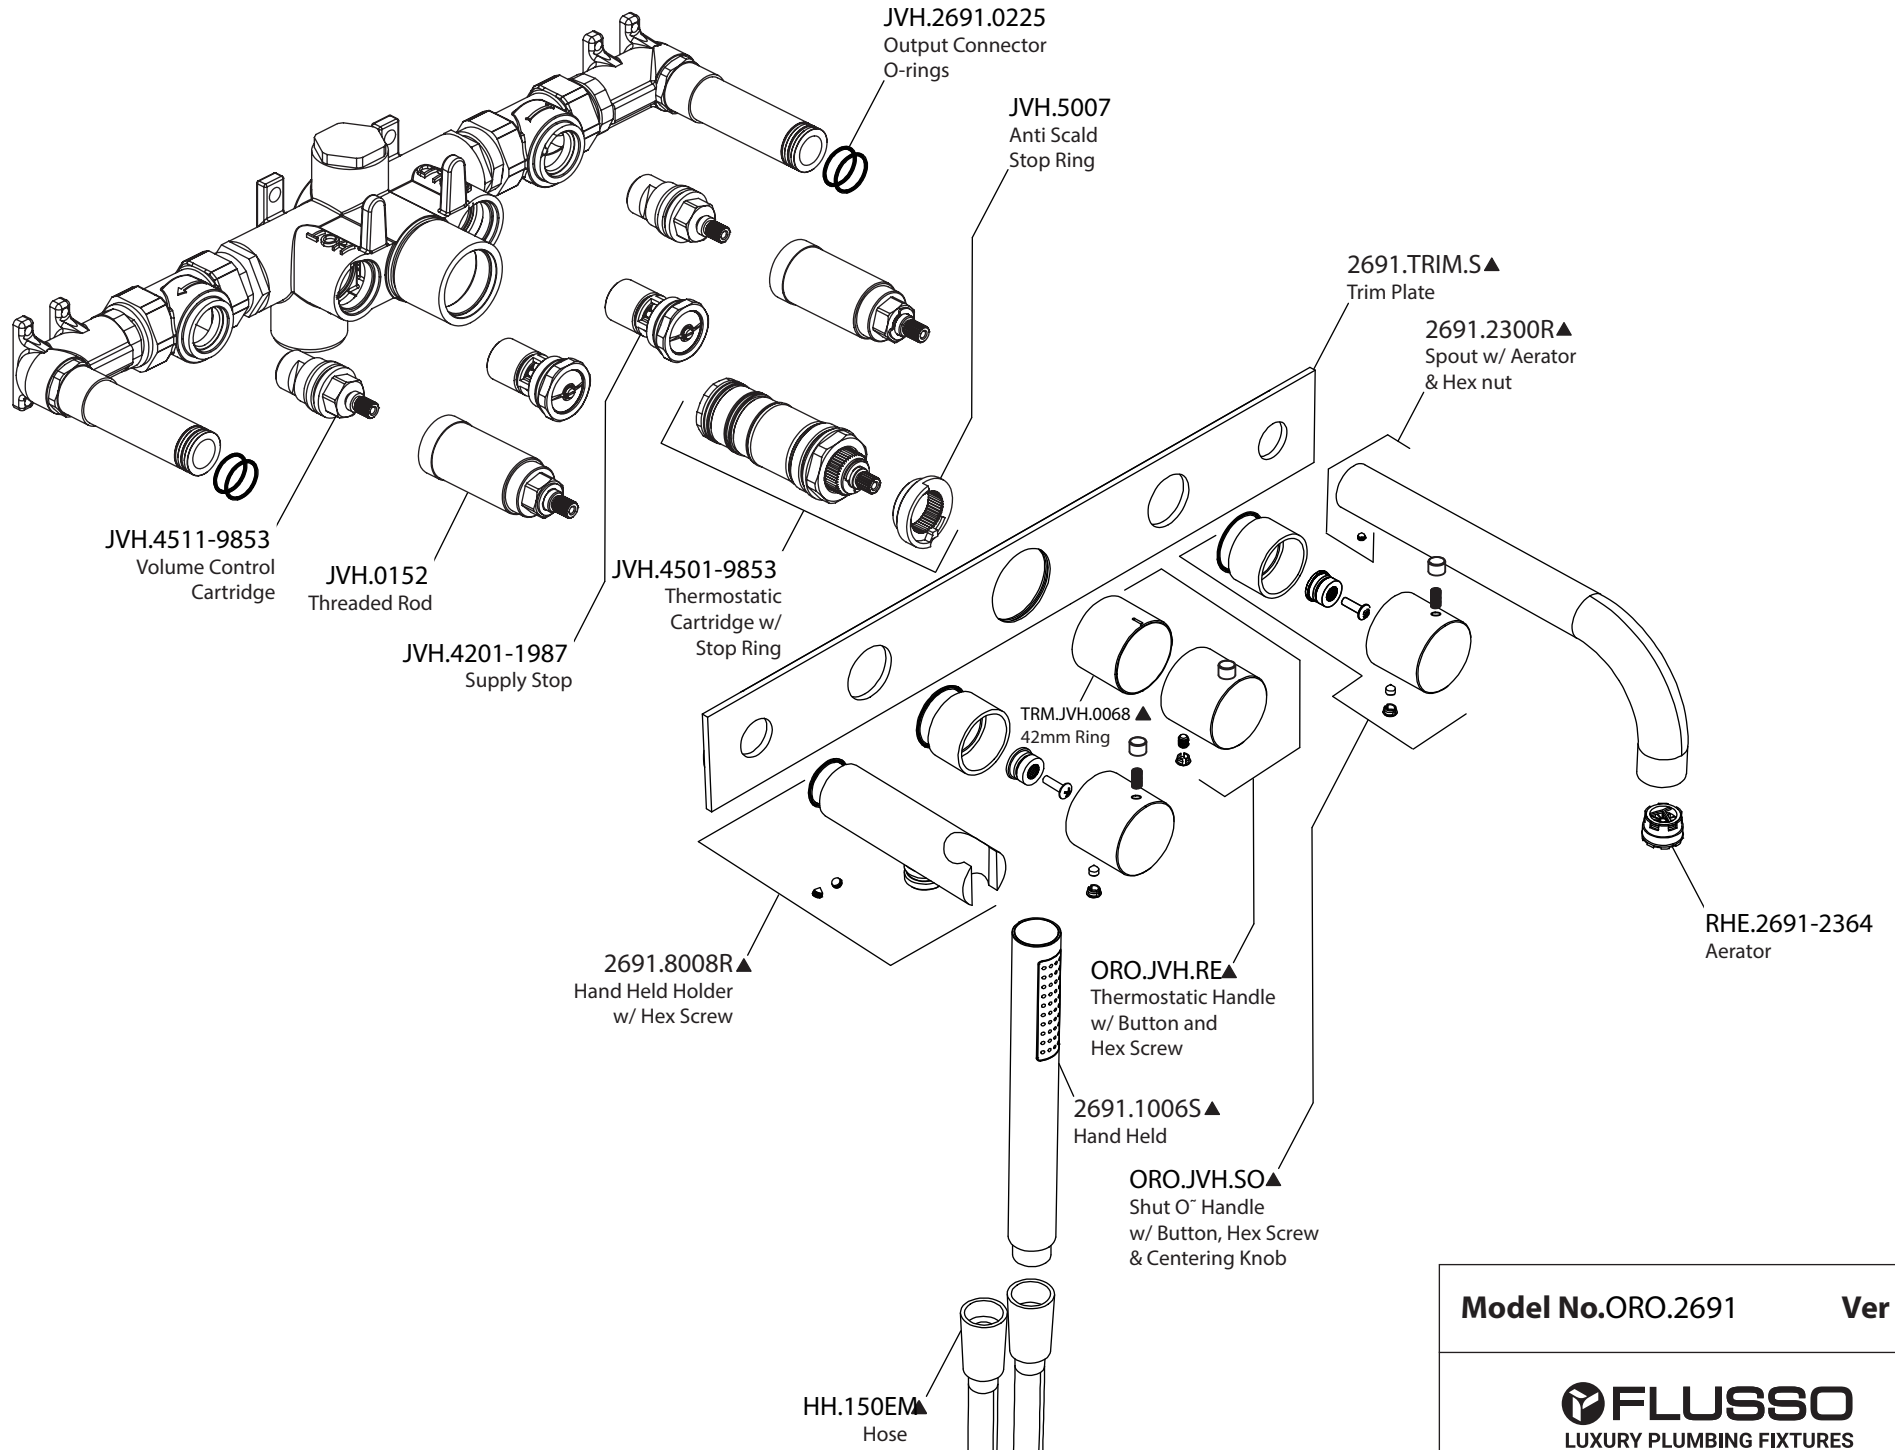

Product Parts Breakdown

Model No.ORO.2691 **Ver 2.54**