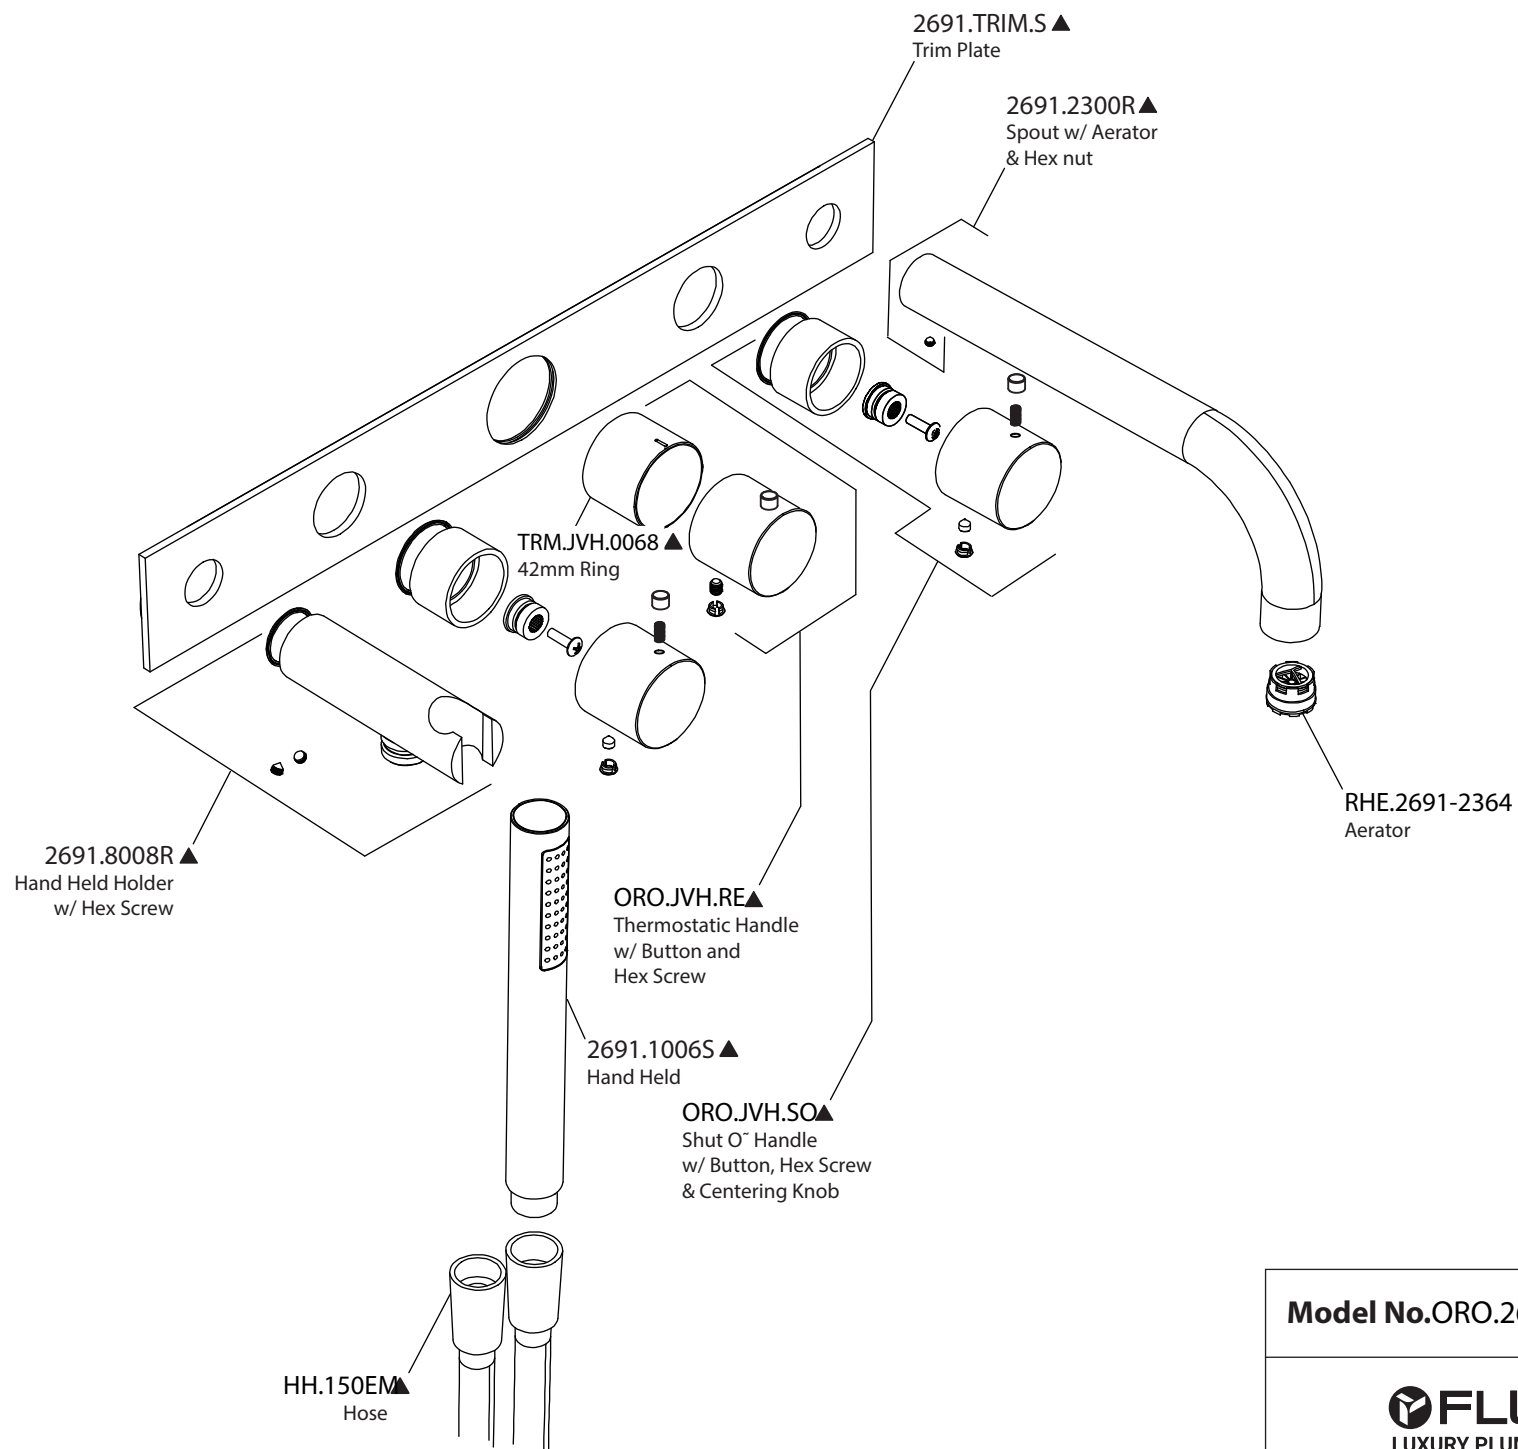

# Product Parts Breakdown

Model No.ORO.2691T

Ver 2.54

**FLUSSO**  
LUXURY PLUMBING FIXTURES