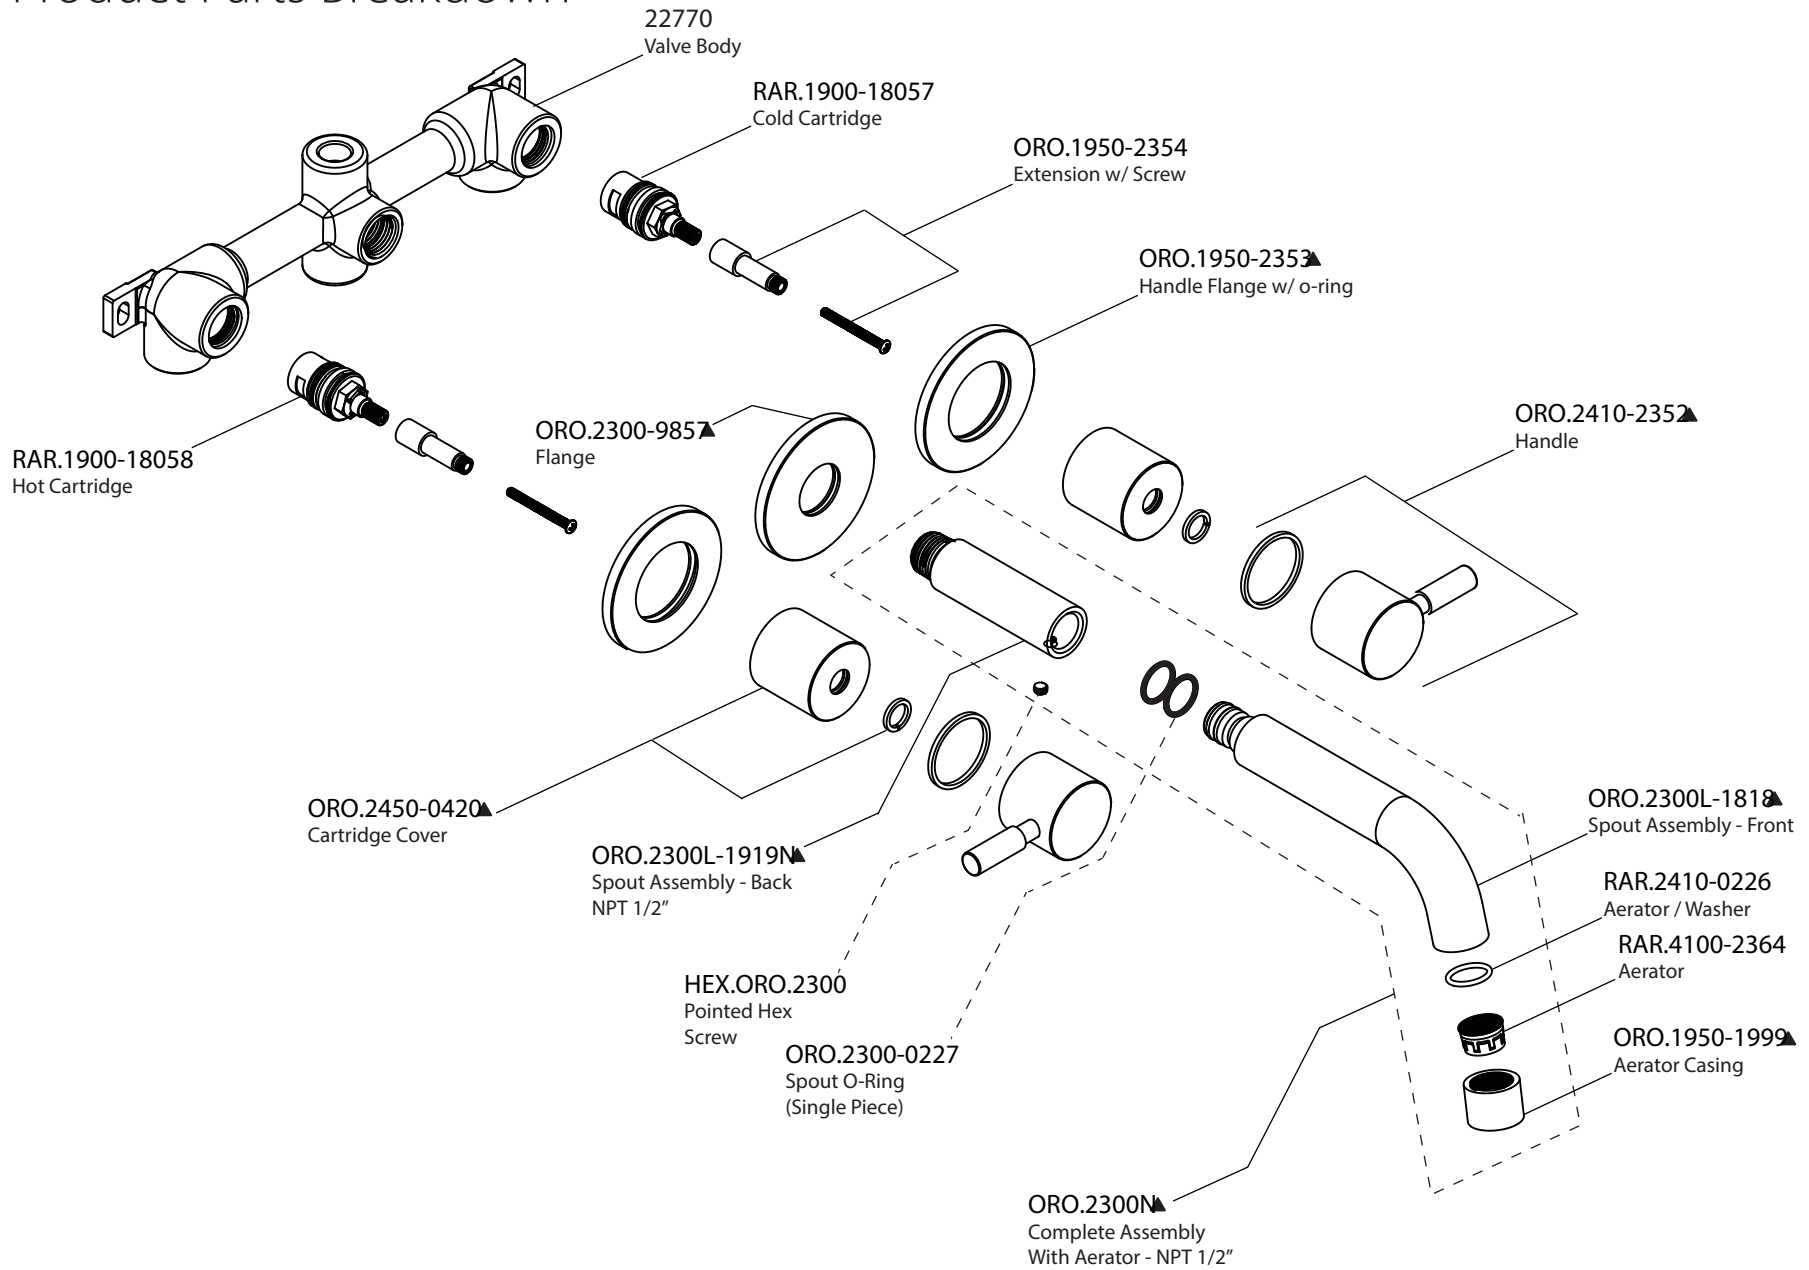

Product Parts Breakdown

Model No.ORO.2450

Ver 2.59