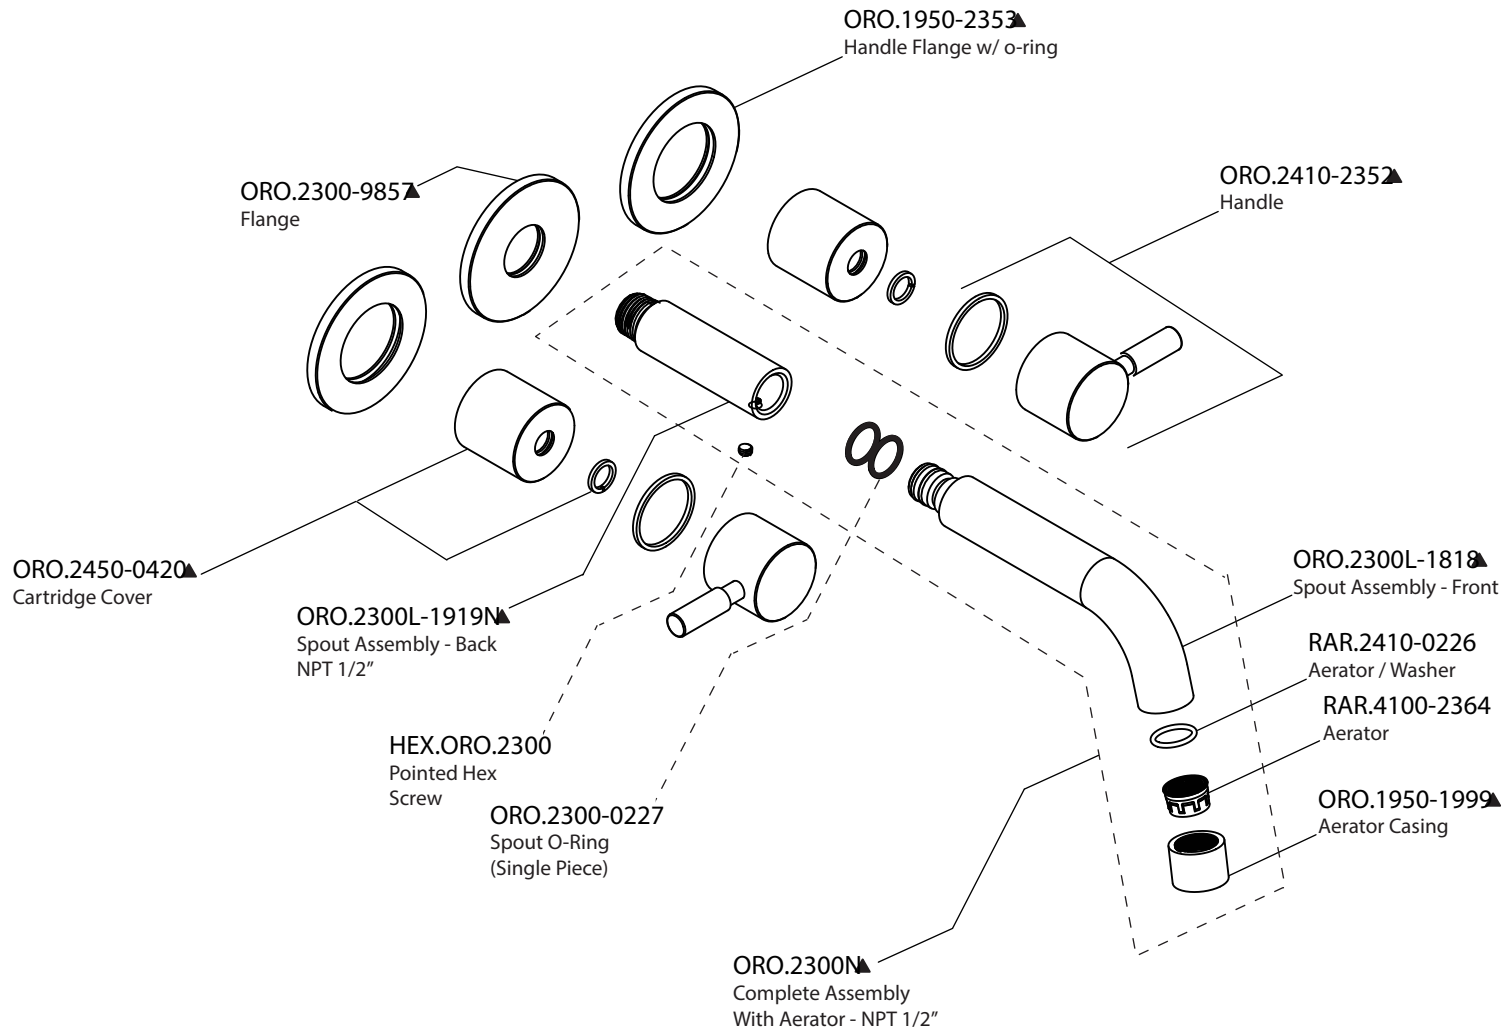

# Product Parts Breakdown

Model No. ORO.2450T

Ver 2.53