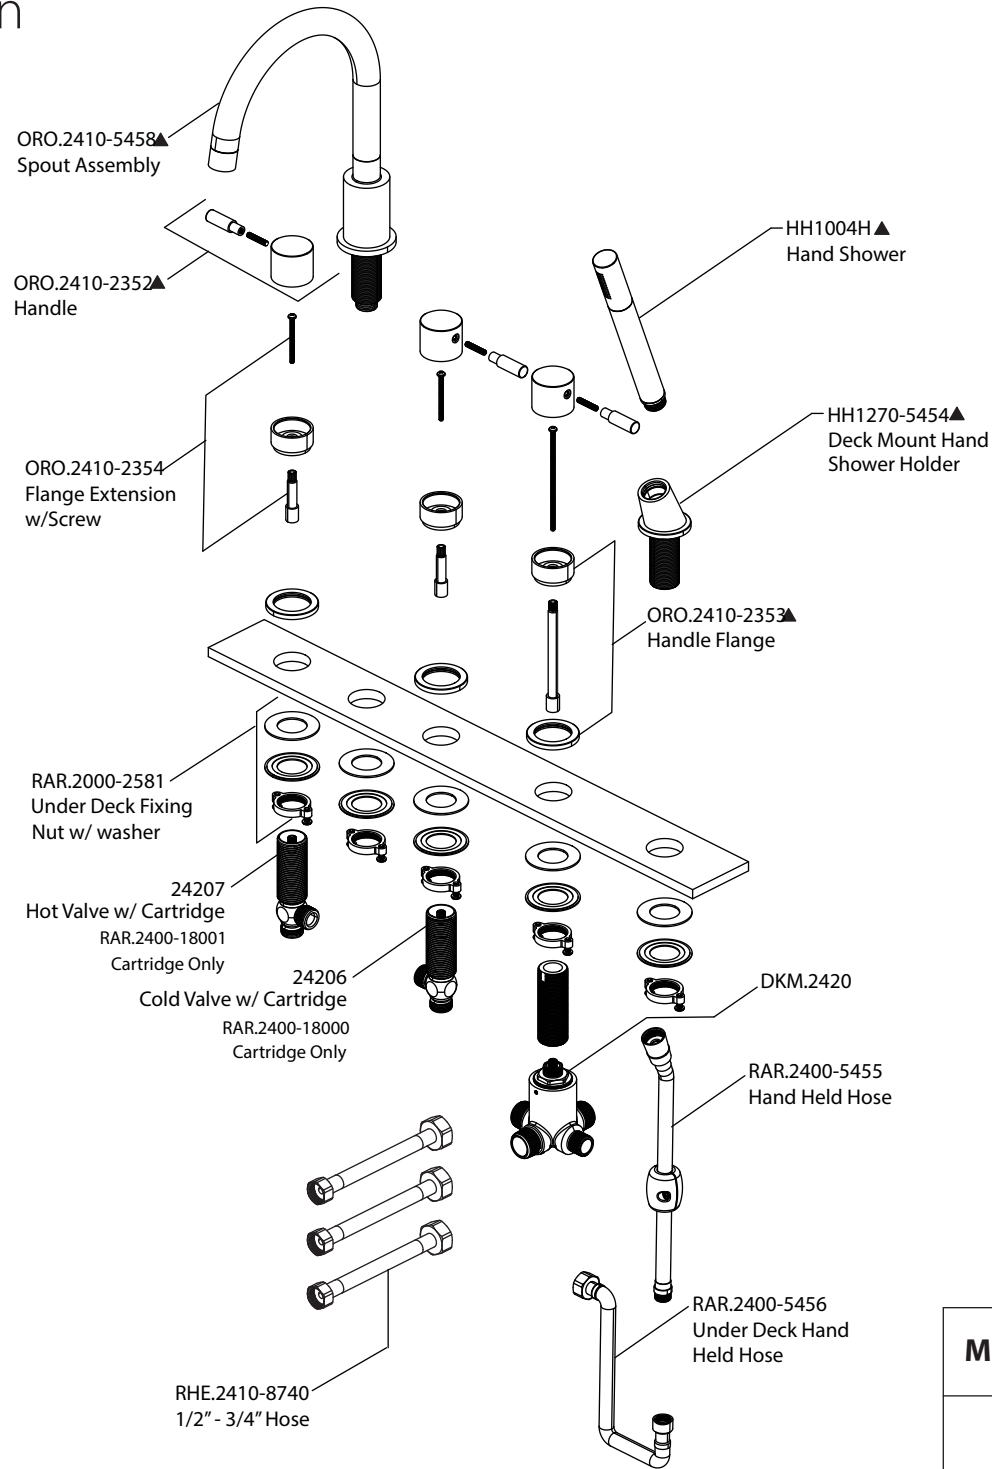

# Product Parts Breakdown

**Model No.ORO.2420** **Ver 2.53**