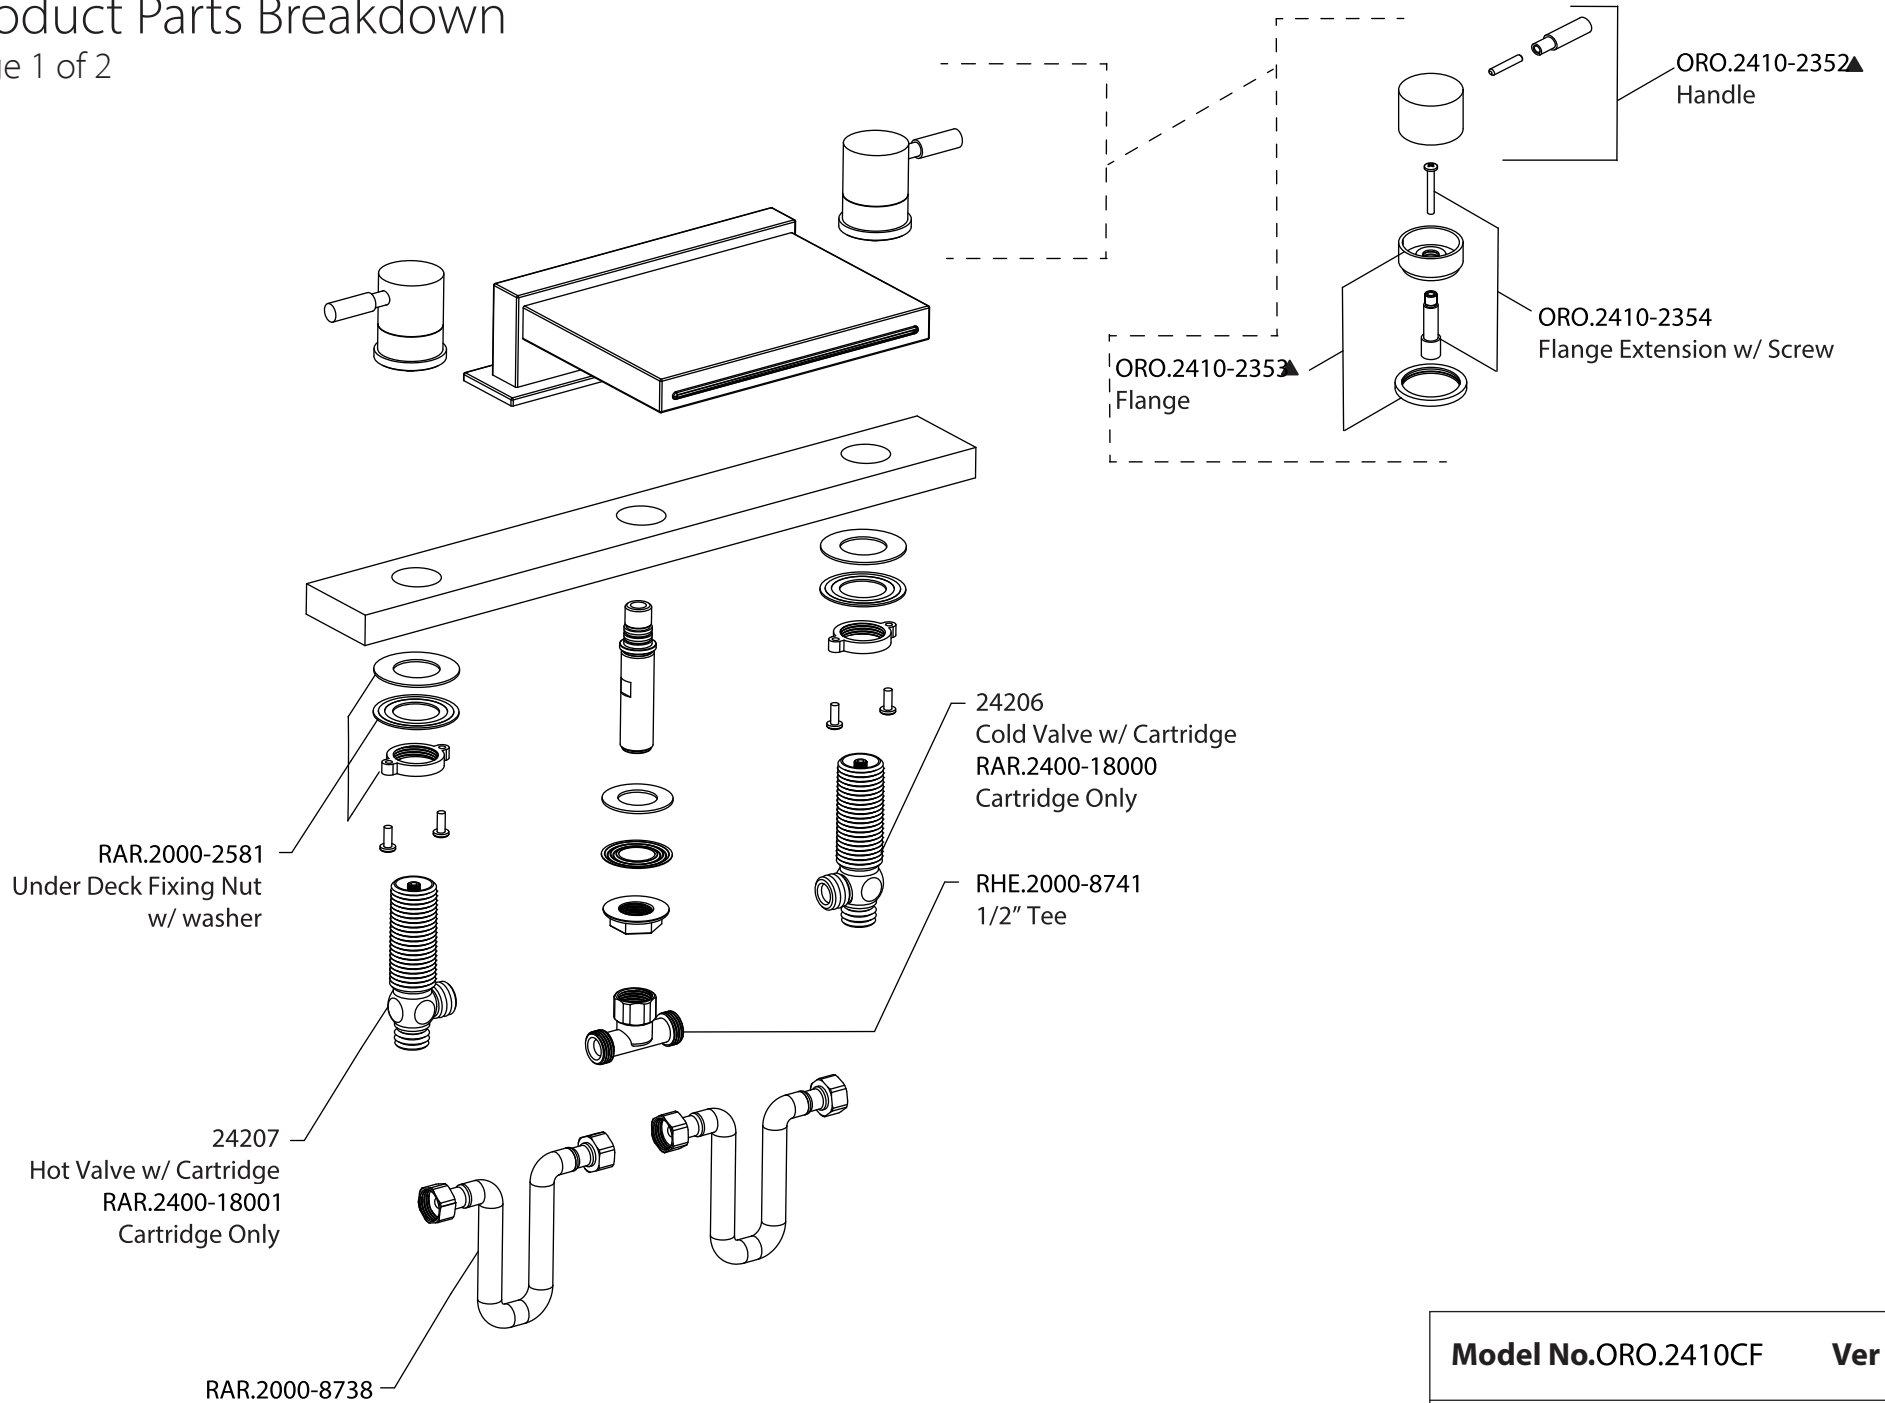

Product Parts Breakdown

Page 1 of 2

Model No. ORO.2410CF Ver 2.54

FLUSSO
LUXURY PLUMBING FIXTURES

Product Parts Breakdown

Page 2 of 2

Model No. WAV.2300

Ver 2.53

FLUSSO
LUXURY PLUMBING FIXTURES