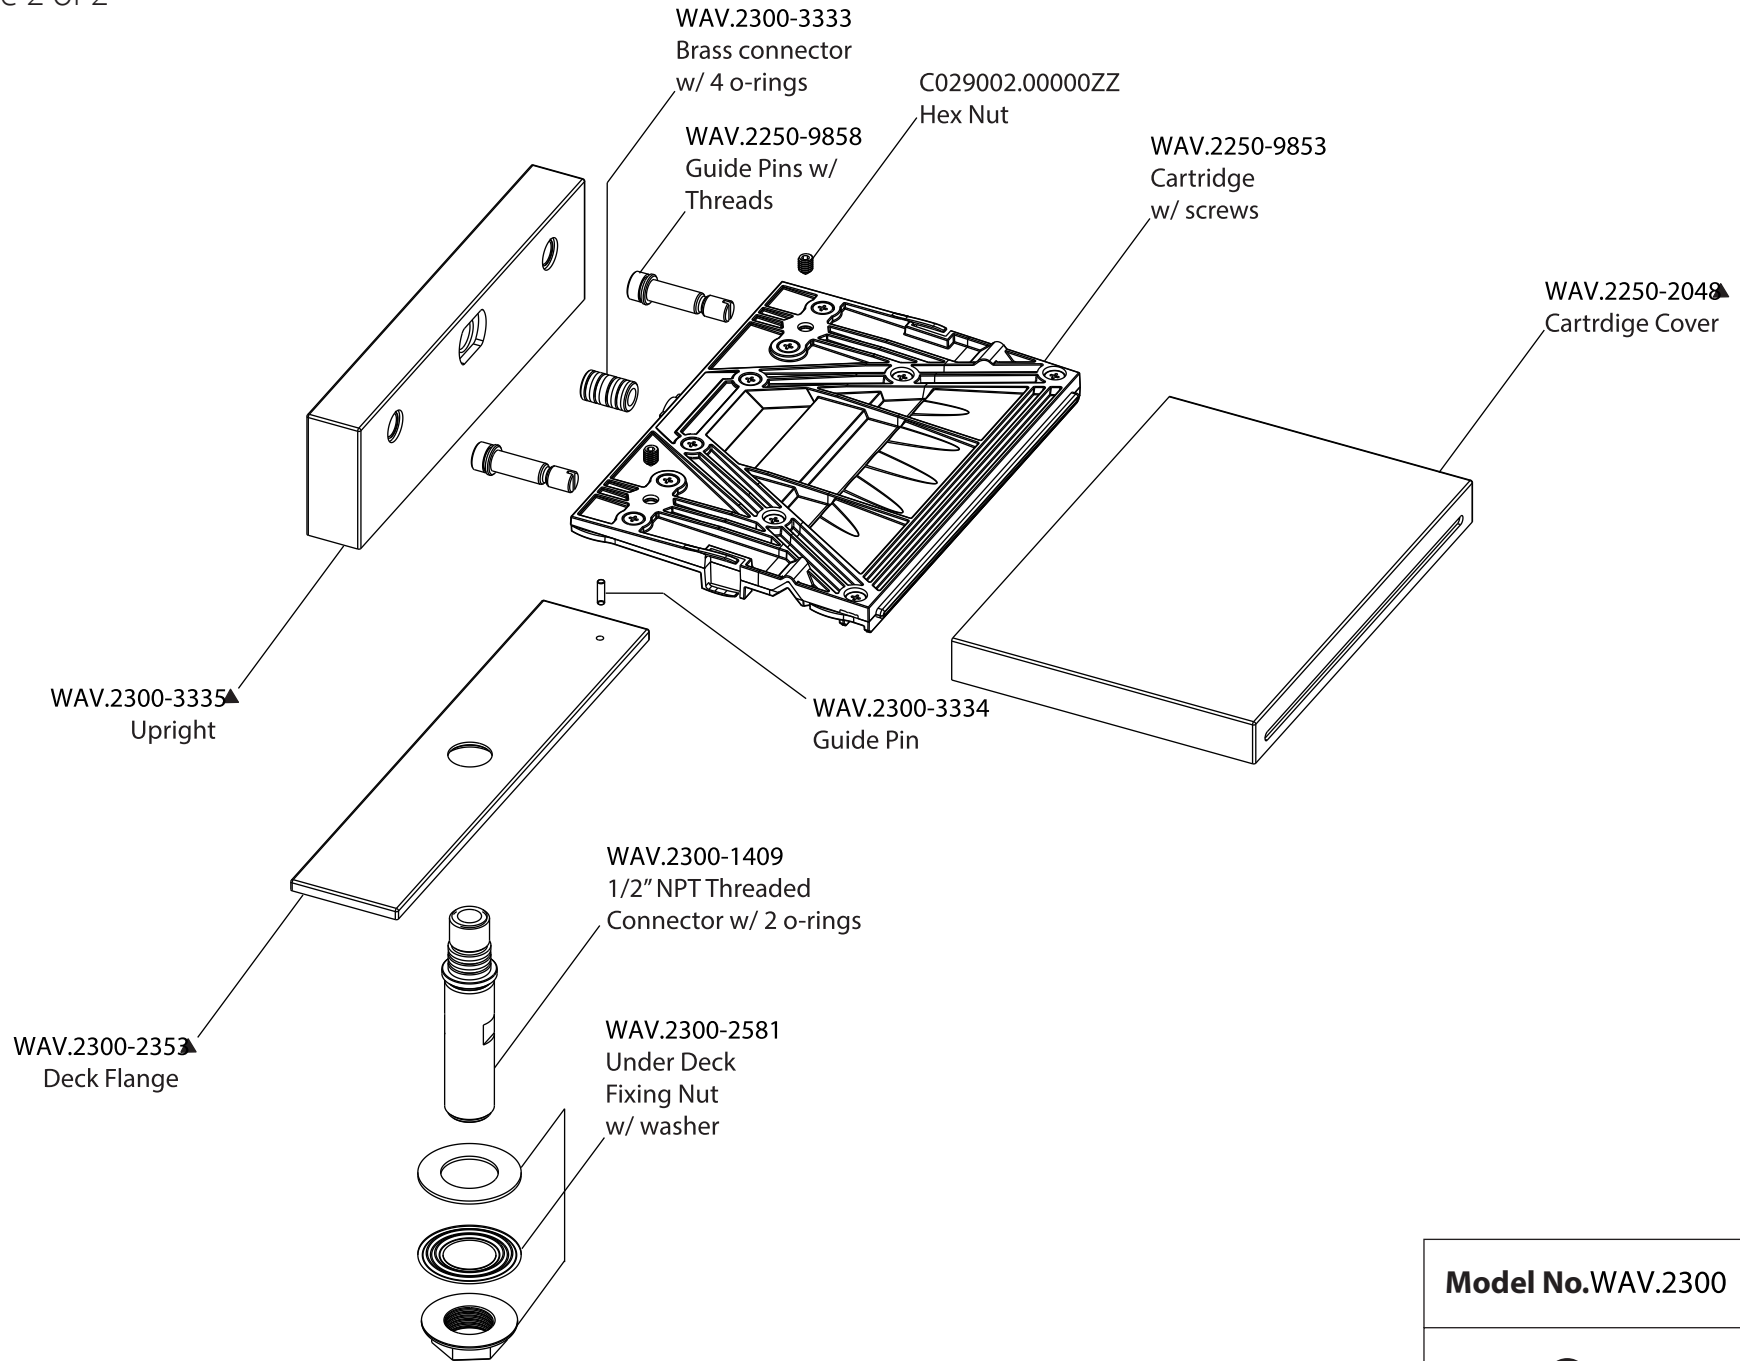

Product Parts Breakdown

Page 1 of 2

Model No. ORO.2410CF Ver 2.54

FLUSSO
LUXURY PLUMBING FIXTURES

Product Parts Breakdown

Page 2 of 2

Model No. WAV.2300

Ver 2.53

FLUSSO
LUXURY PLUMBING FIXTURES