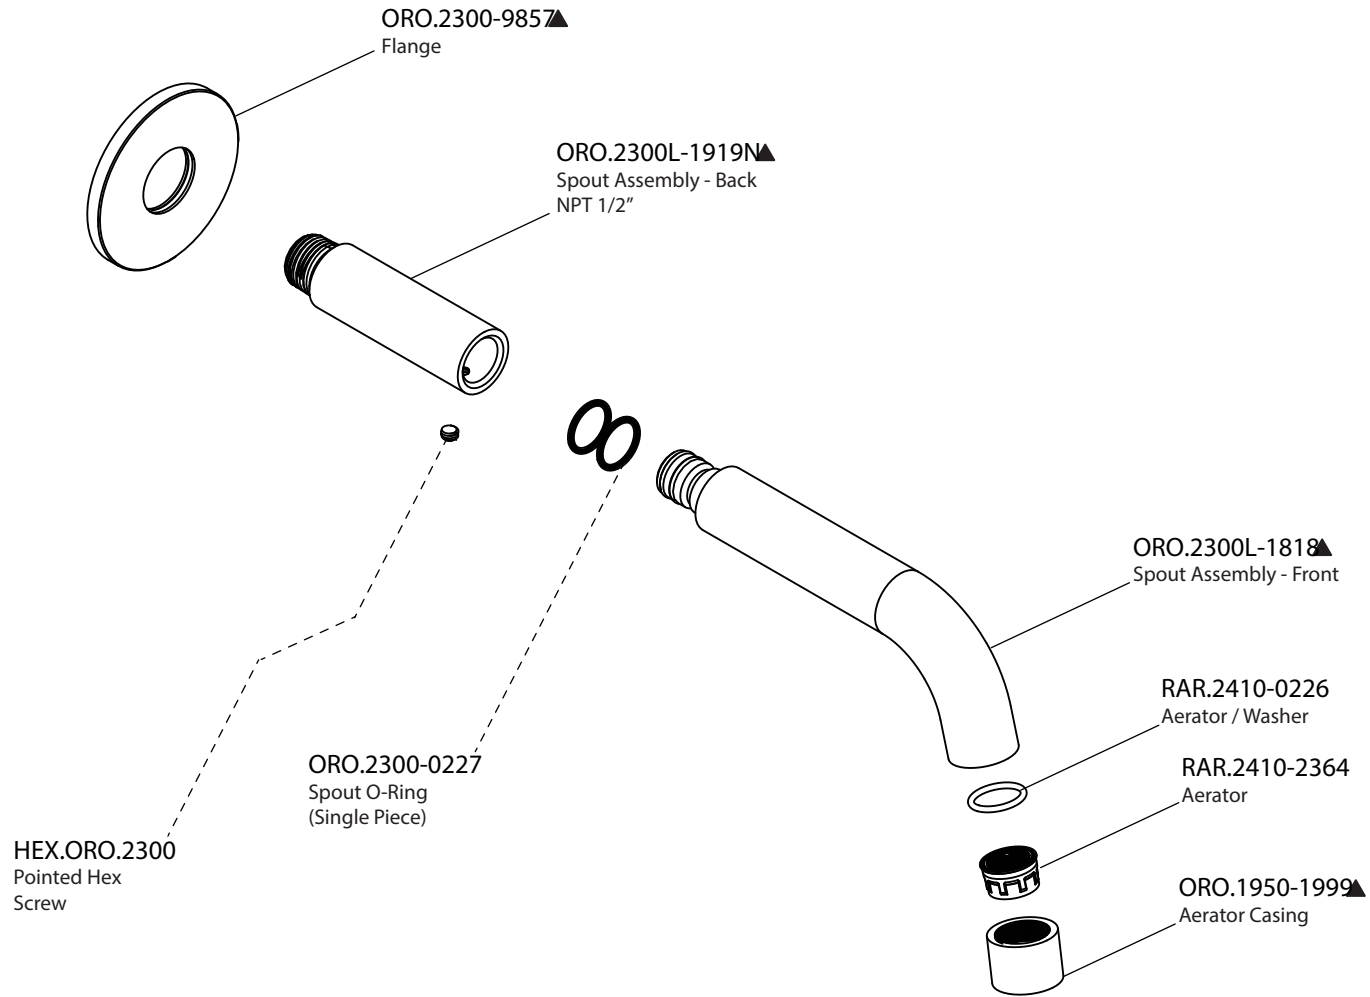

# Product Parts Breakdown

**Model No.ORO.2300**

**Ver 2.58**