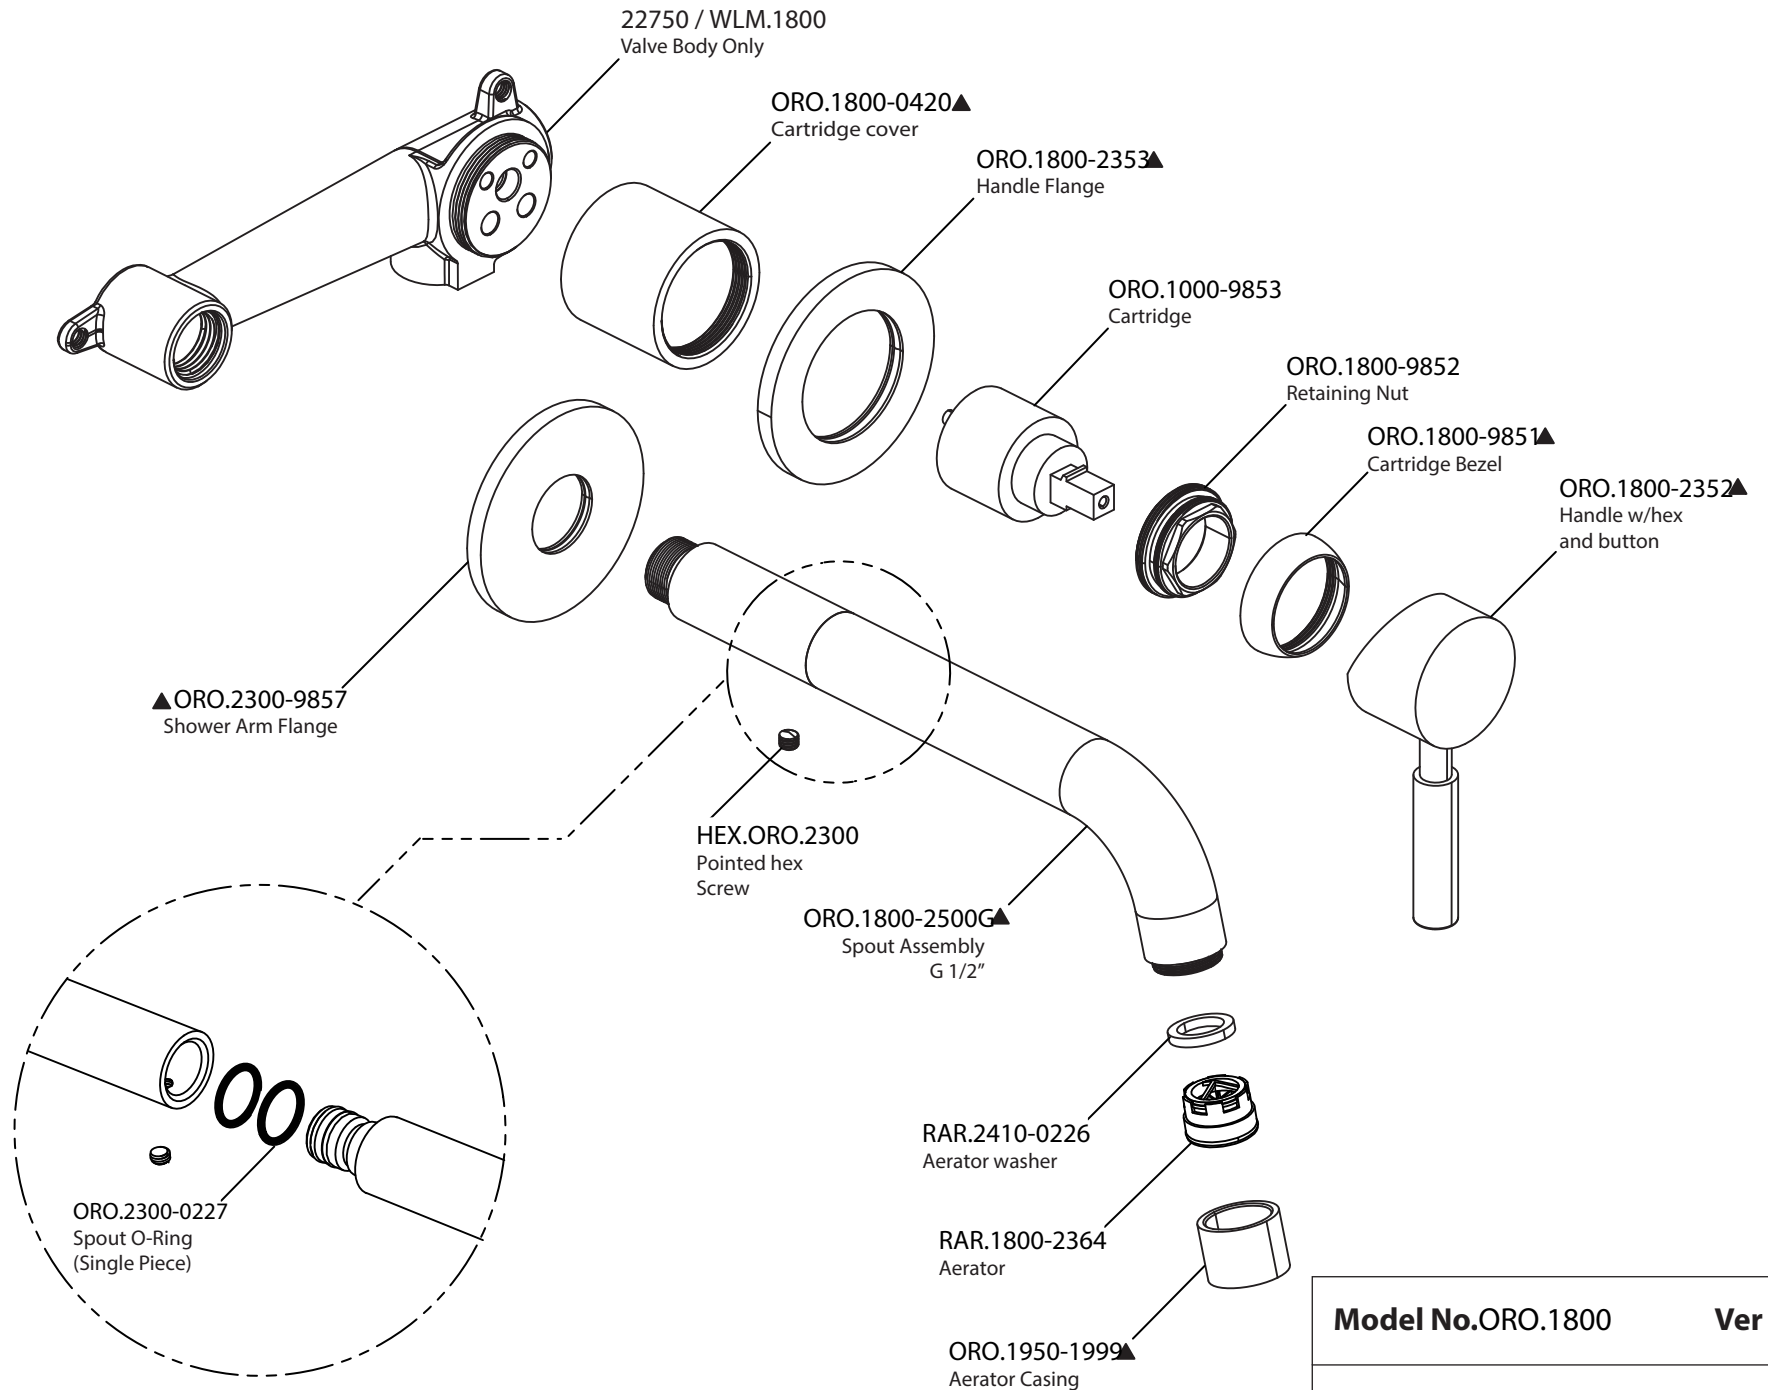

Product Parts Breakdown

Model No.ORO.1800 **Ver 2.66**