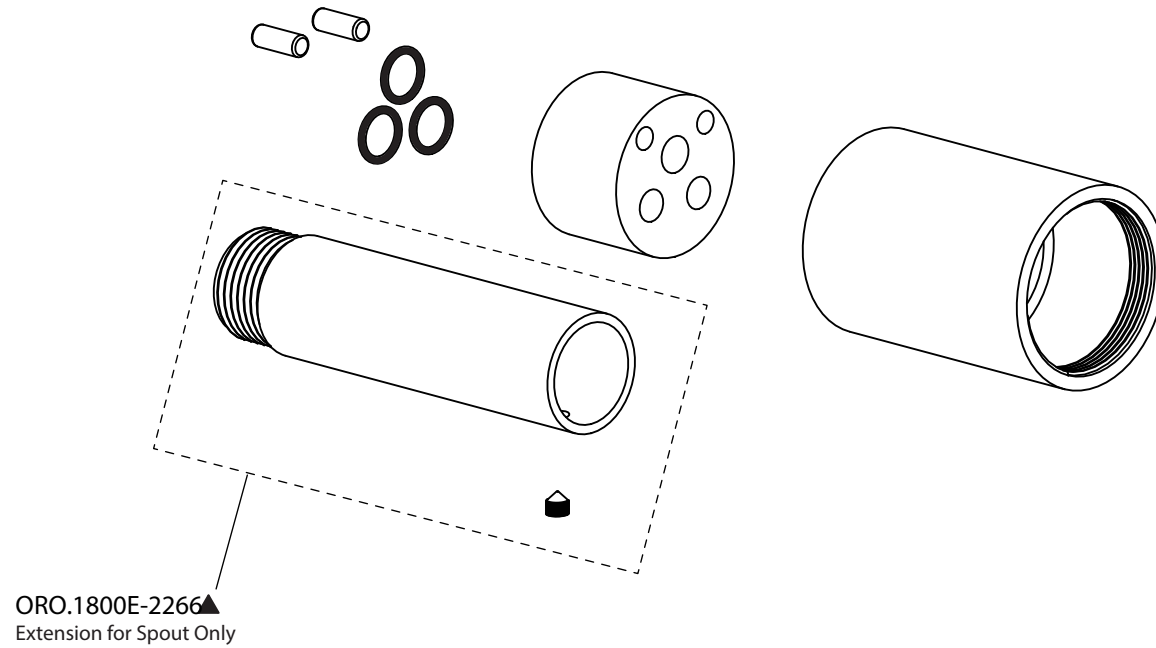

Product Parts Breakdown

ORO.1800E-2266▲
Extension for Spout Only

Model No.ORO.1800E

Ver 2.54

FLUSSO
LUXURY PLUMBING FIXTURES