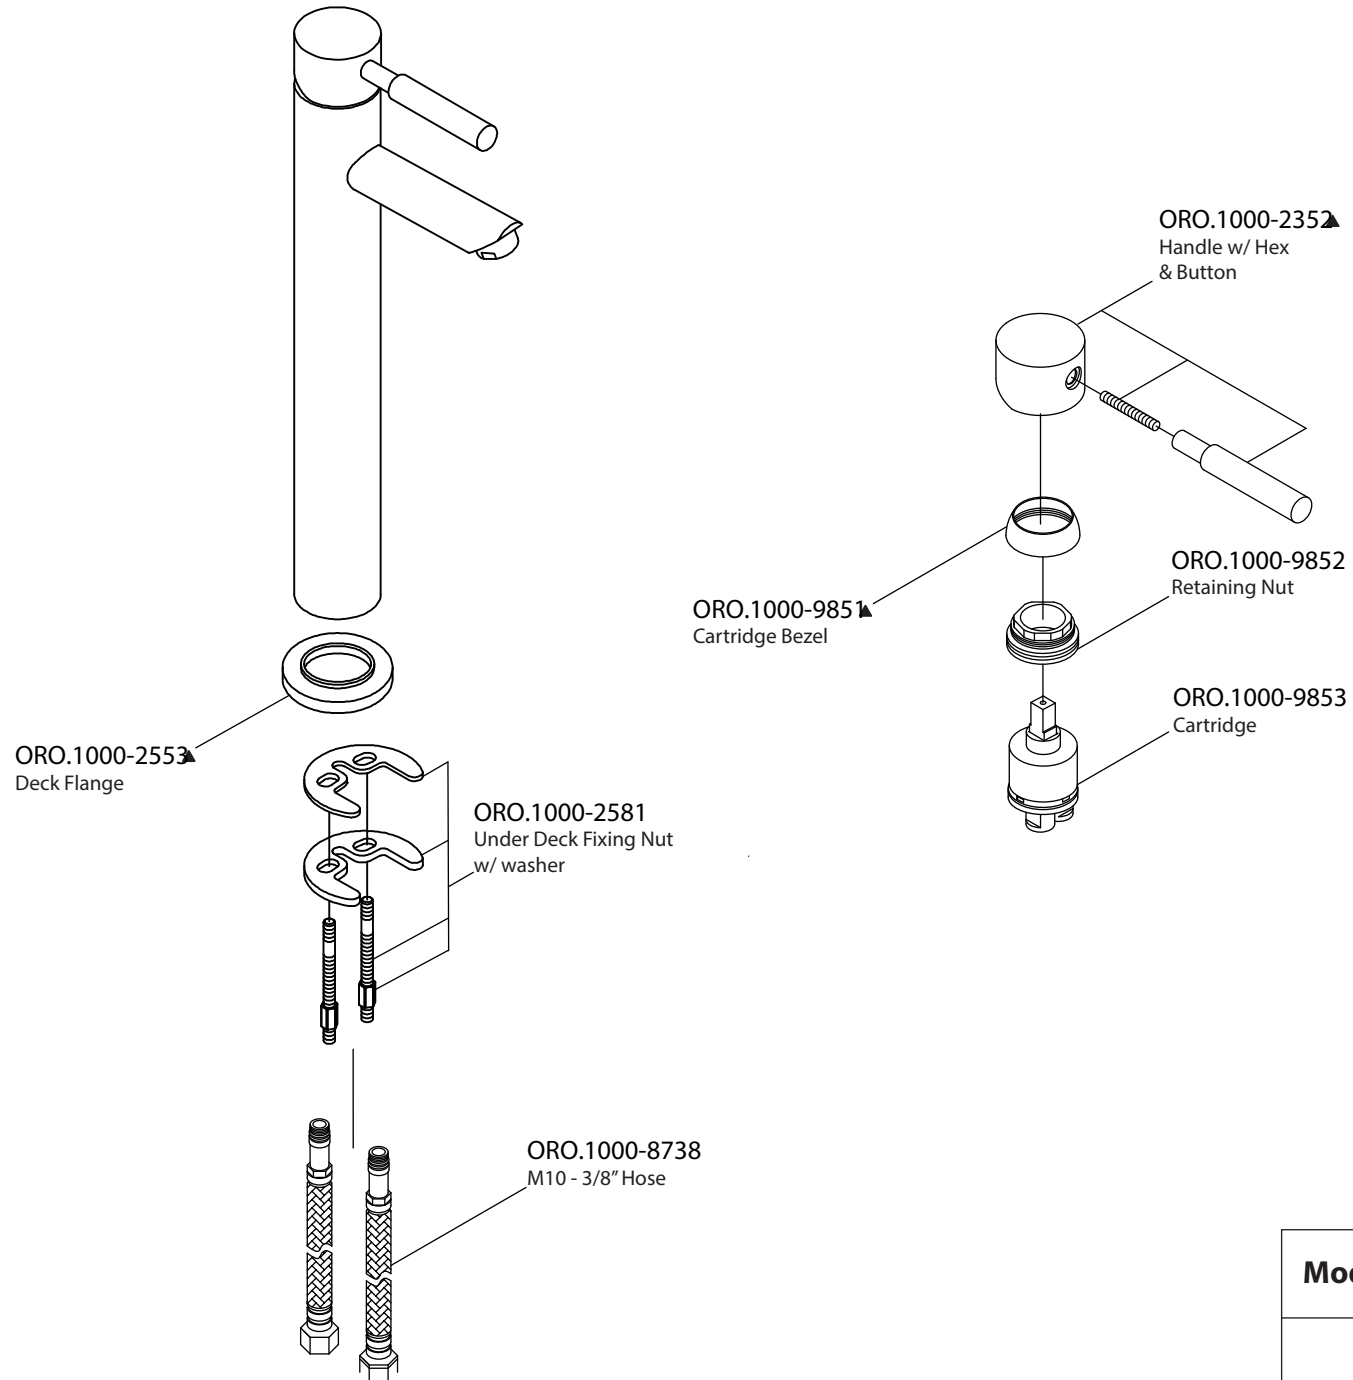

Product Parts Breakdown

Model No. ORO.1700

Ver 2.53