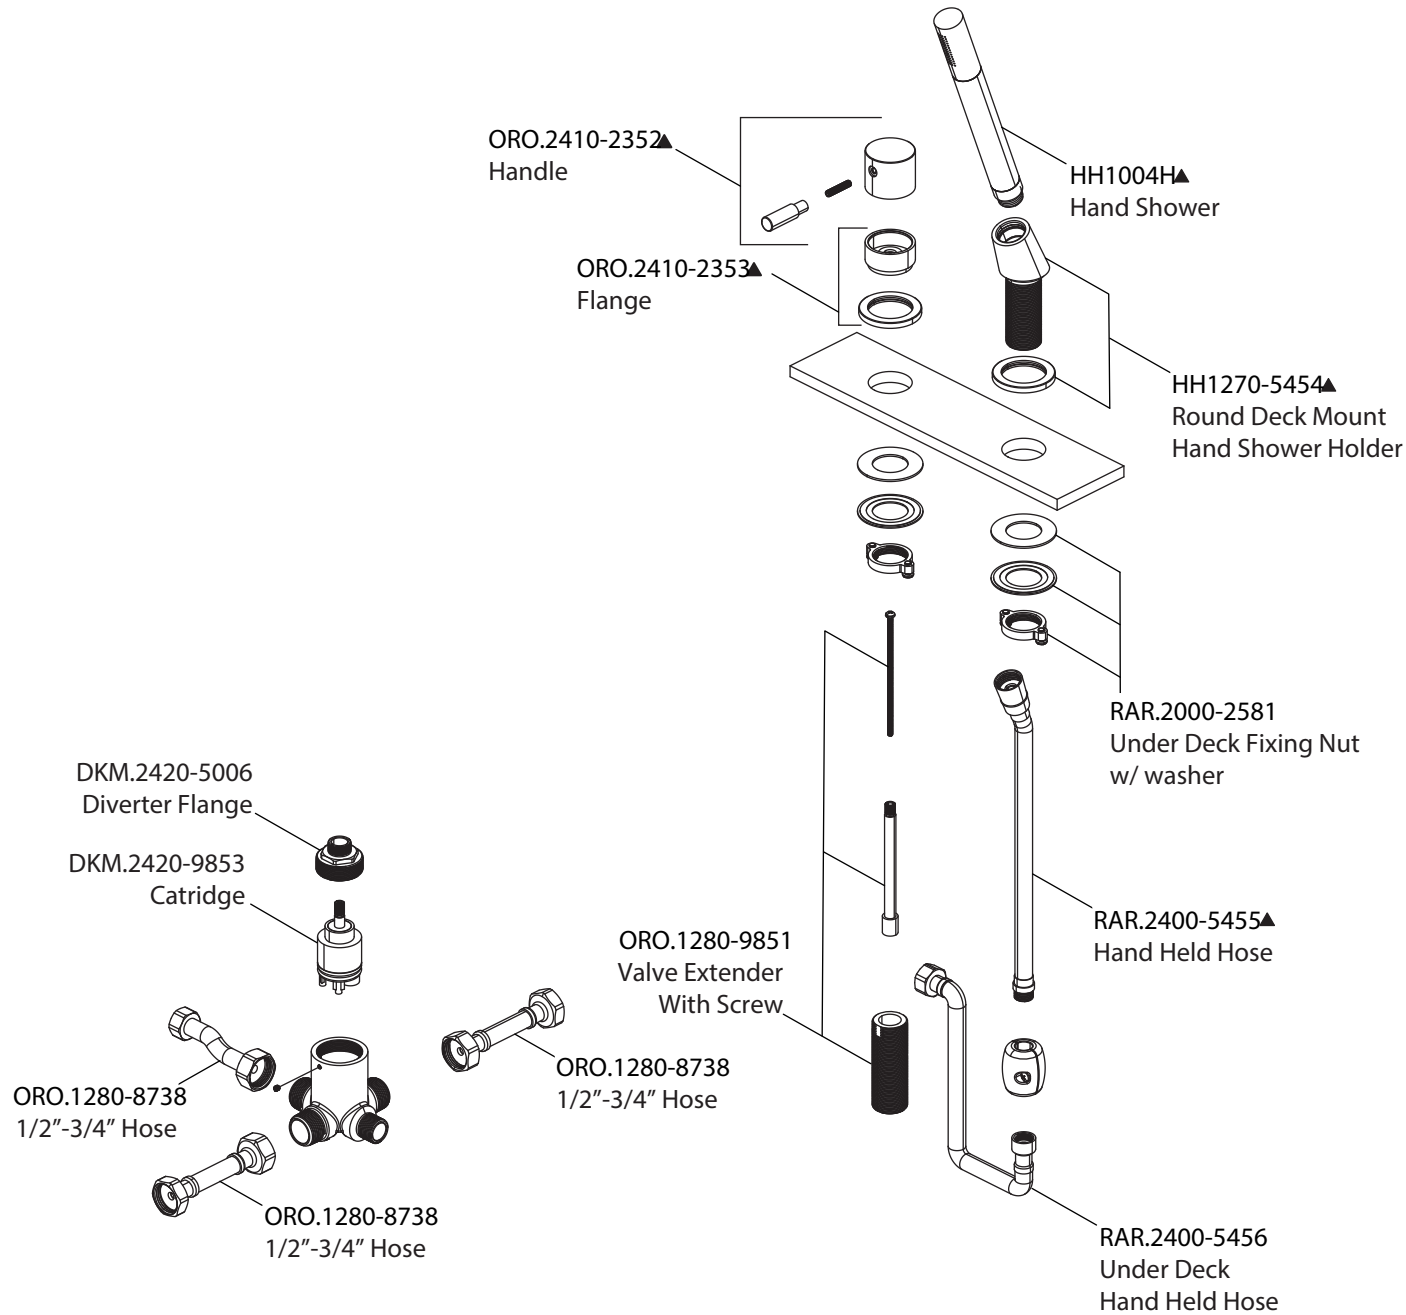

Product Parts Breakdown

Model No. ORO.1280	Ver 2.56
 FLUSSO LUXURY PLUMBING FIXTURES	