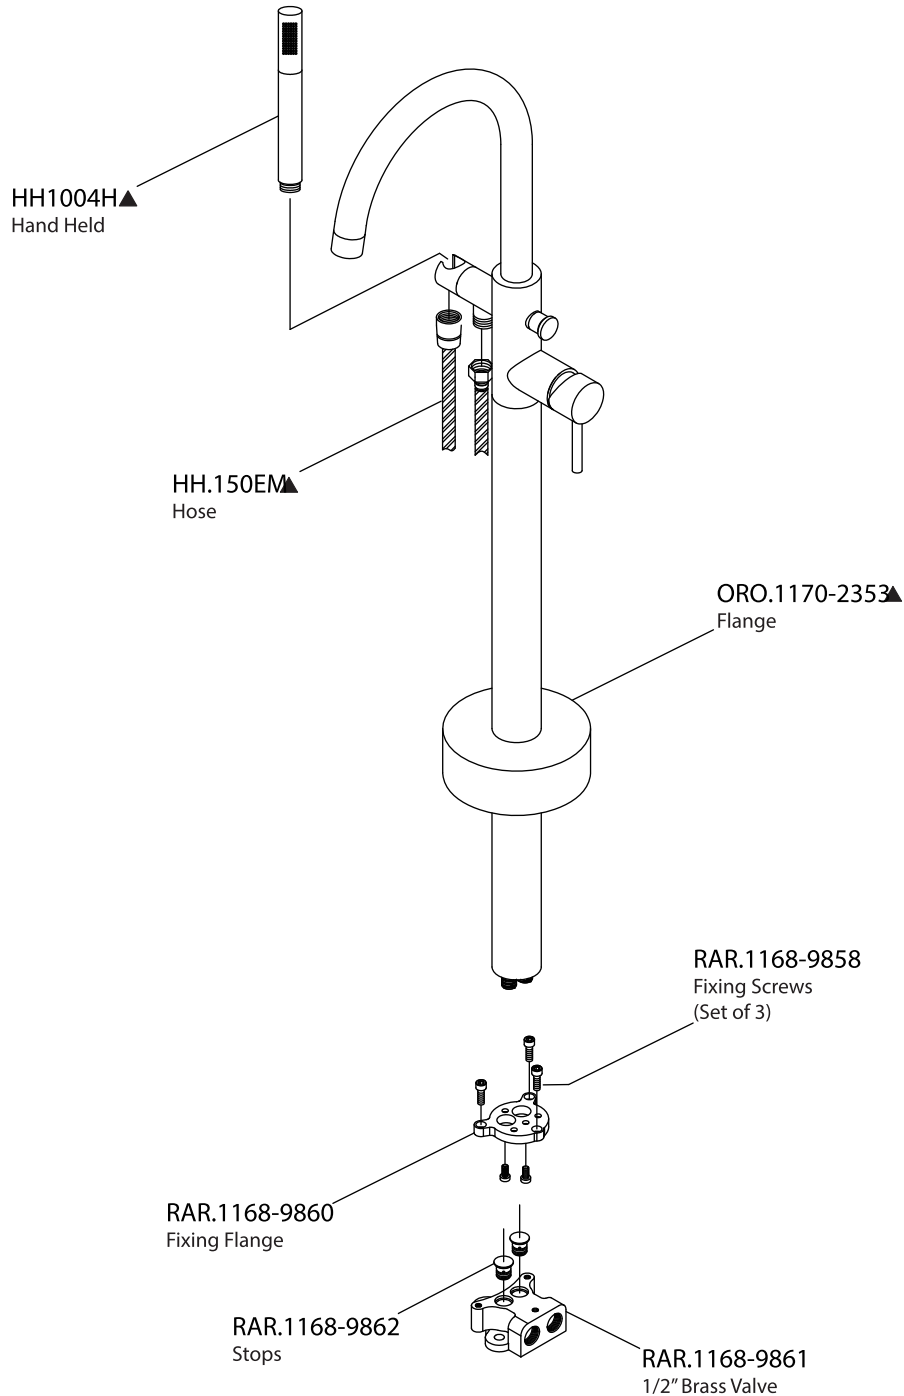

# Product Parts Breakdown - (3/4" Version)

**Model No.**ORO.1170      **Ver** 2.56

# Product Parts Breakdown - (1/2" Version)

Model No. ORO.1170

Ver 2.54