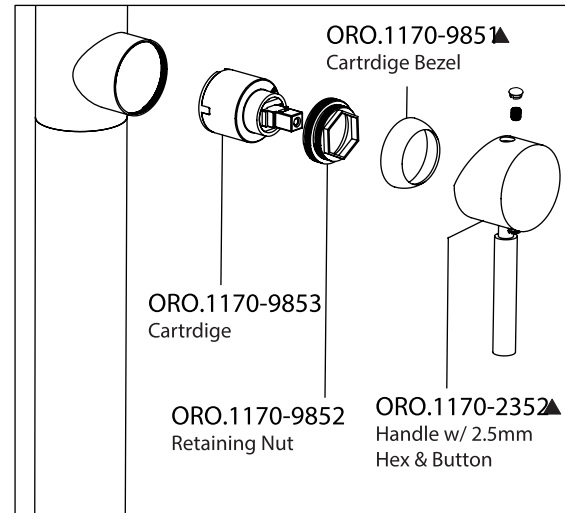

# Product Parts Breakdown - (3/4" Version)

**Model No.**ORO.1170      **Ver** 2.56

# Product Parts Breakdown - (1/2" Version)

Model No. ORO.1170

Ver 2.54