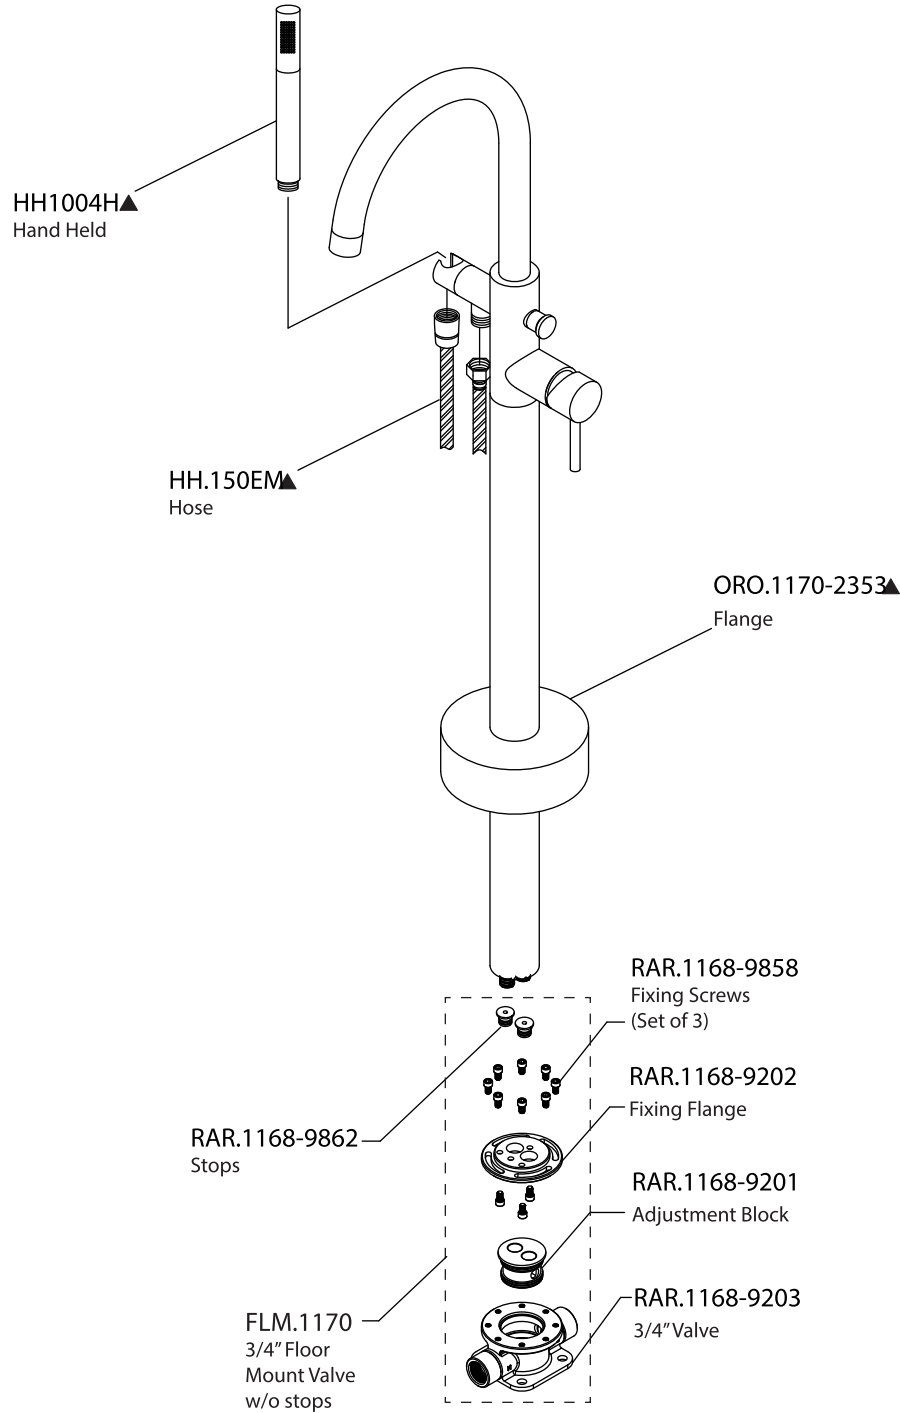

# Product Parts Breakdown - (3/4" Version)

**Model No.**ORO.1170      **Ver** 2.56

# Product Parts Breakdown - (1/2" Version)

Model No. ORO.1170

Ver 2.54