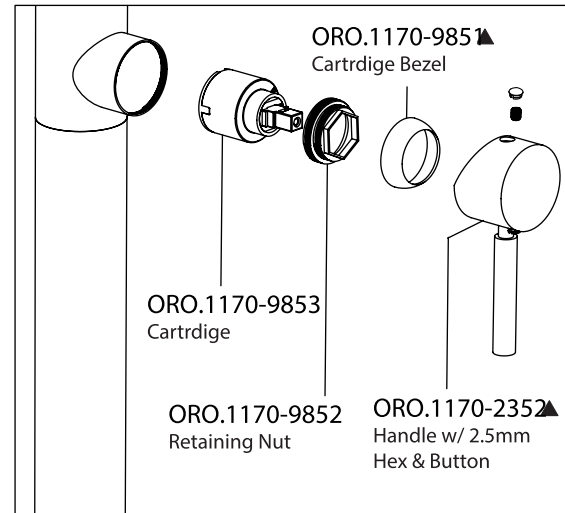

# Product Parts Breakdown - (3/4" Version)

**Model No.**ORO.1170      **Ver** 2.56

# Product Parts Breakdown - (1/2" Version)

Model No. ORO.1170

Ver 2.54