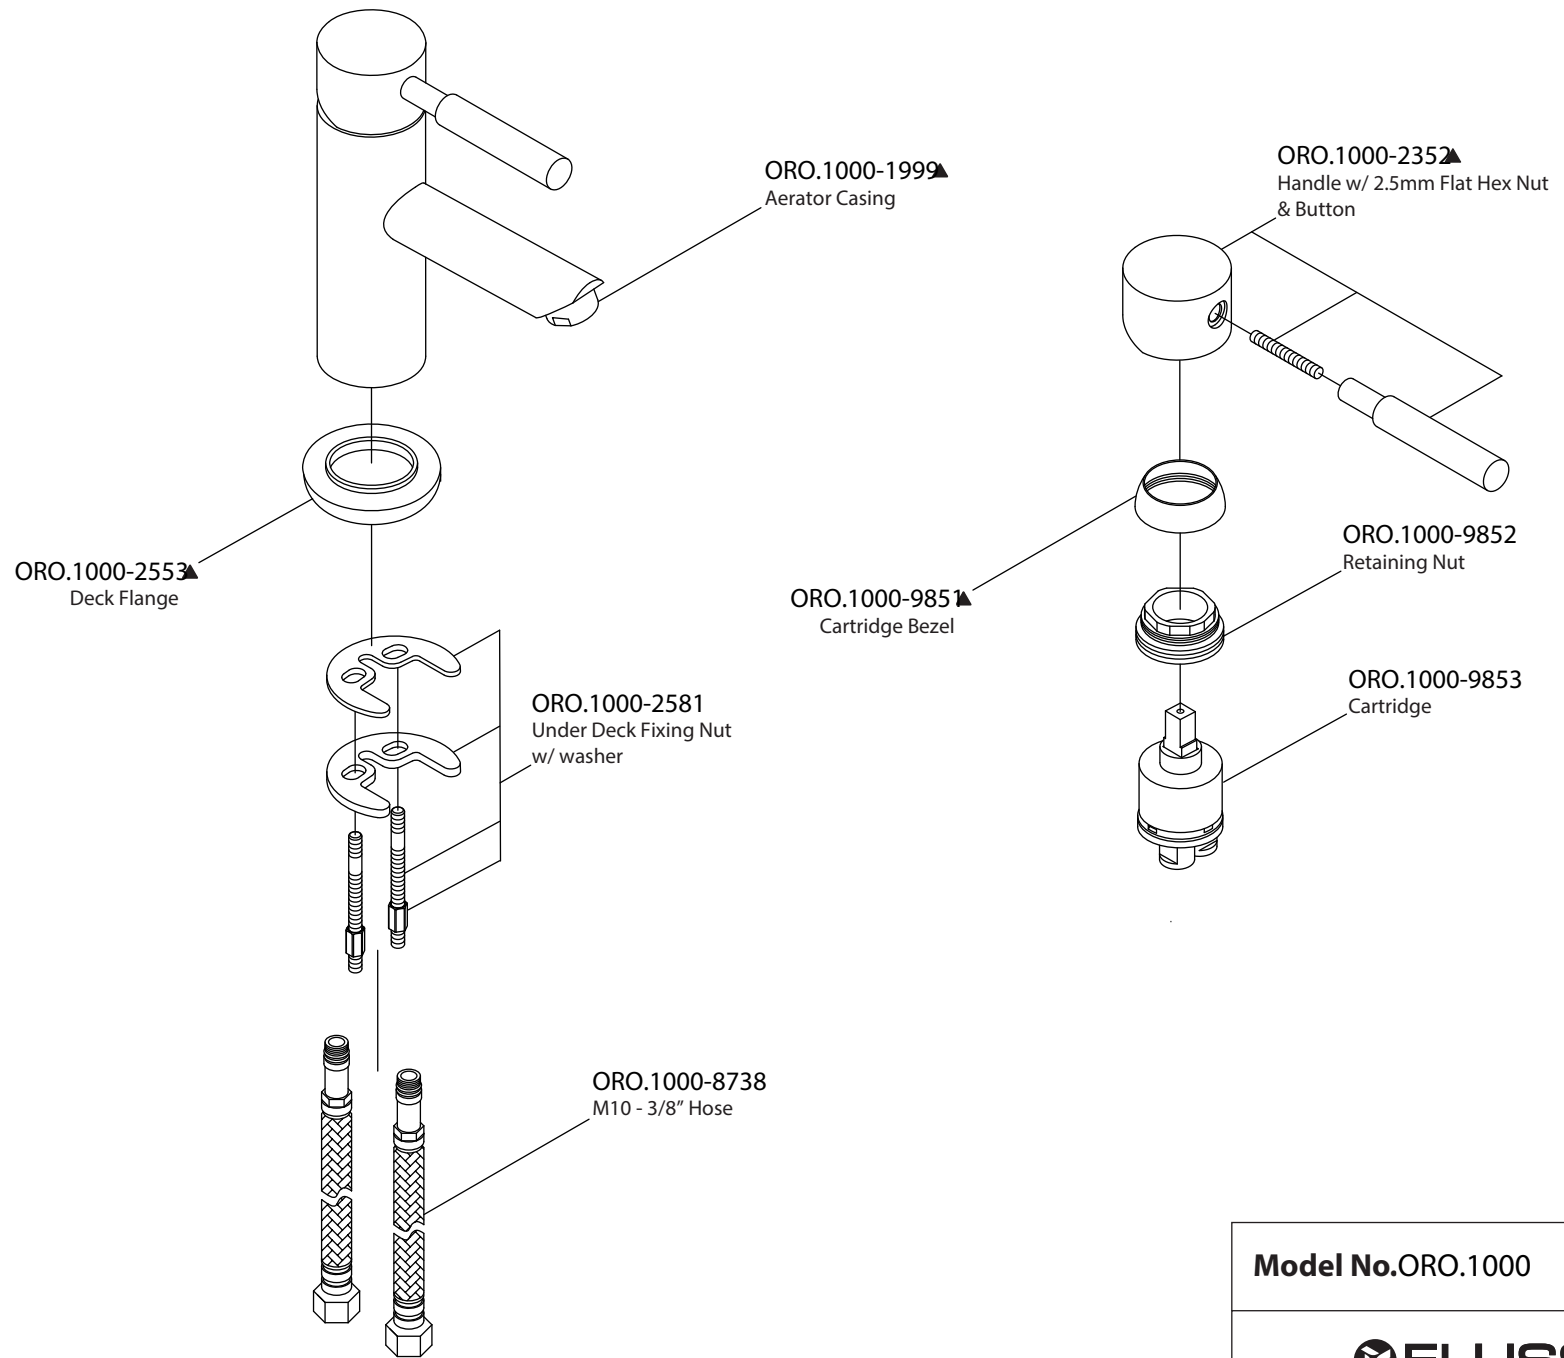

Product Parts Breakdown

Model No. ORO.1000	Ver 2.53
 FLUSSO LUXURY PLUMBING FIXTURES	