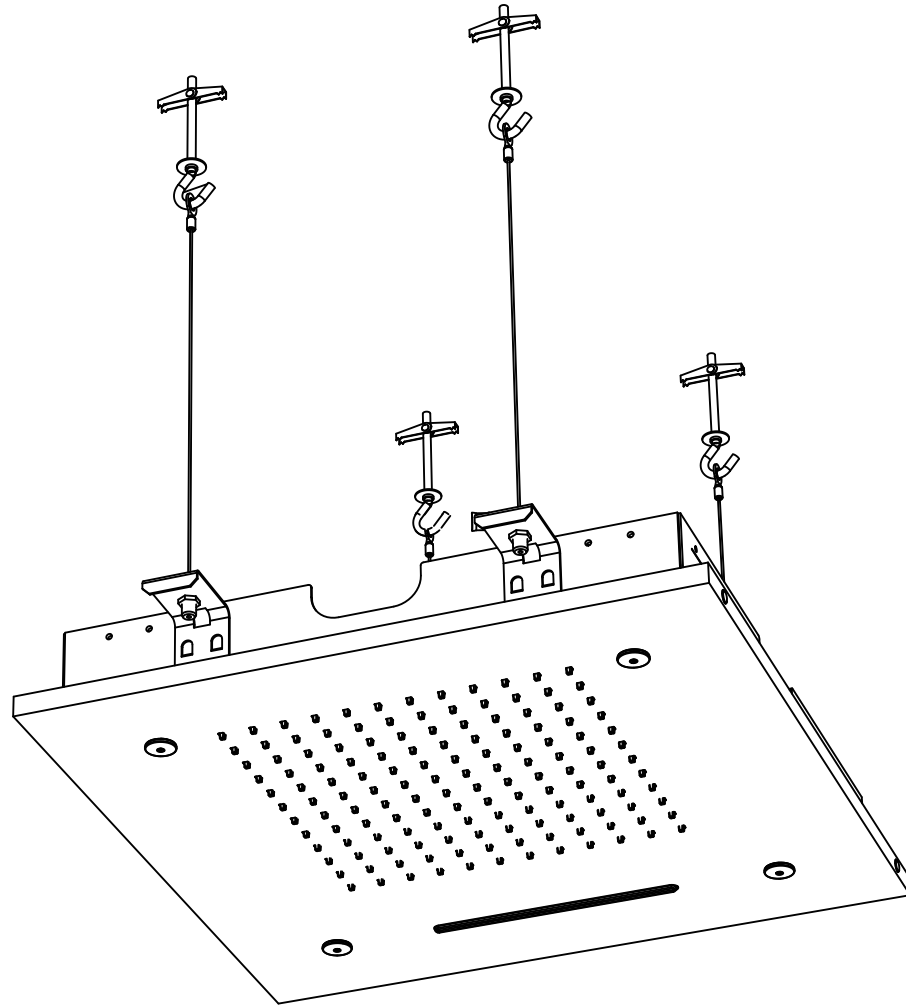

Product Parts Breakdown

 **FLUSSO**
LUXURY PLUMBING FIXTURES

MWM.205

Ver 2.53

Product Parts Breakdown

 **FLUSSO**
LUXURY PLUMBING FIXTURES

MWM.20S

Ver 2.53