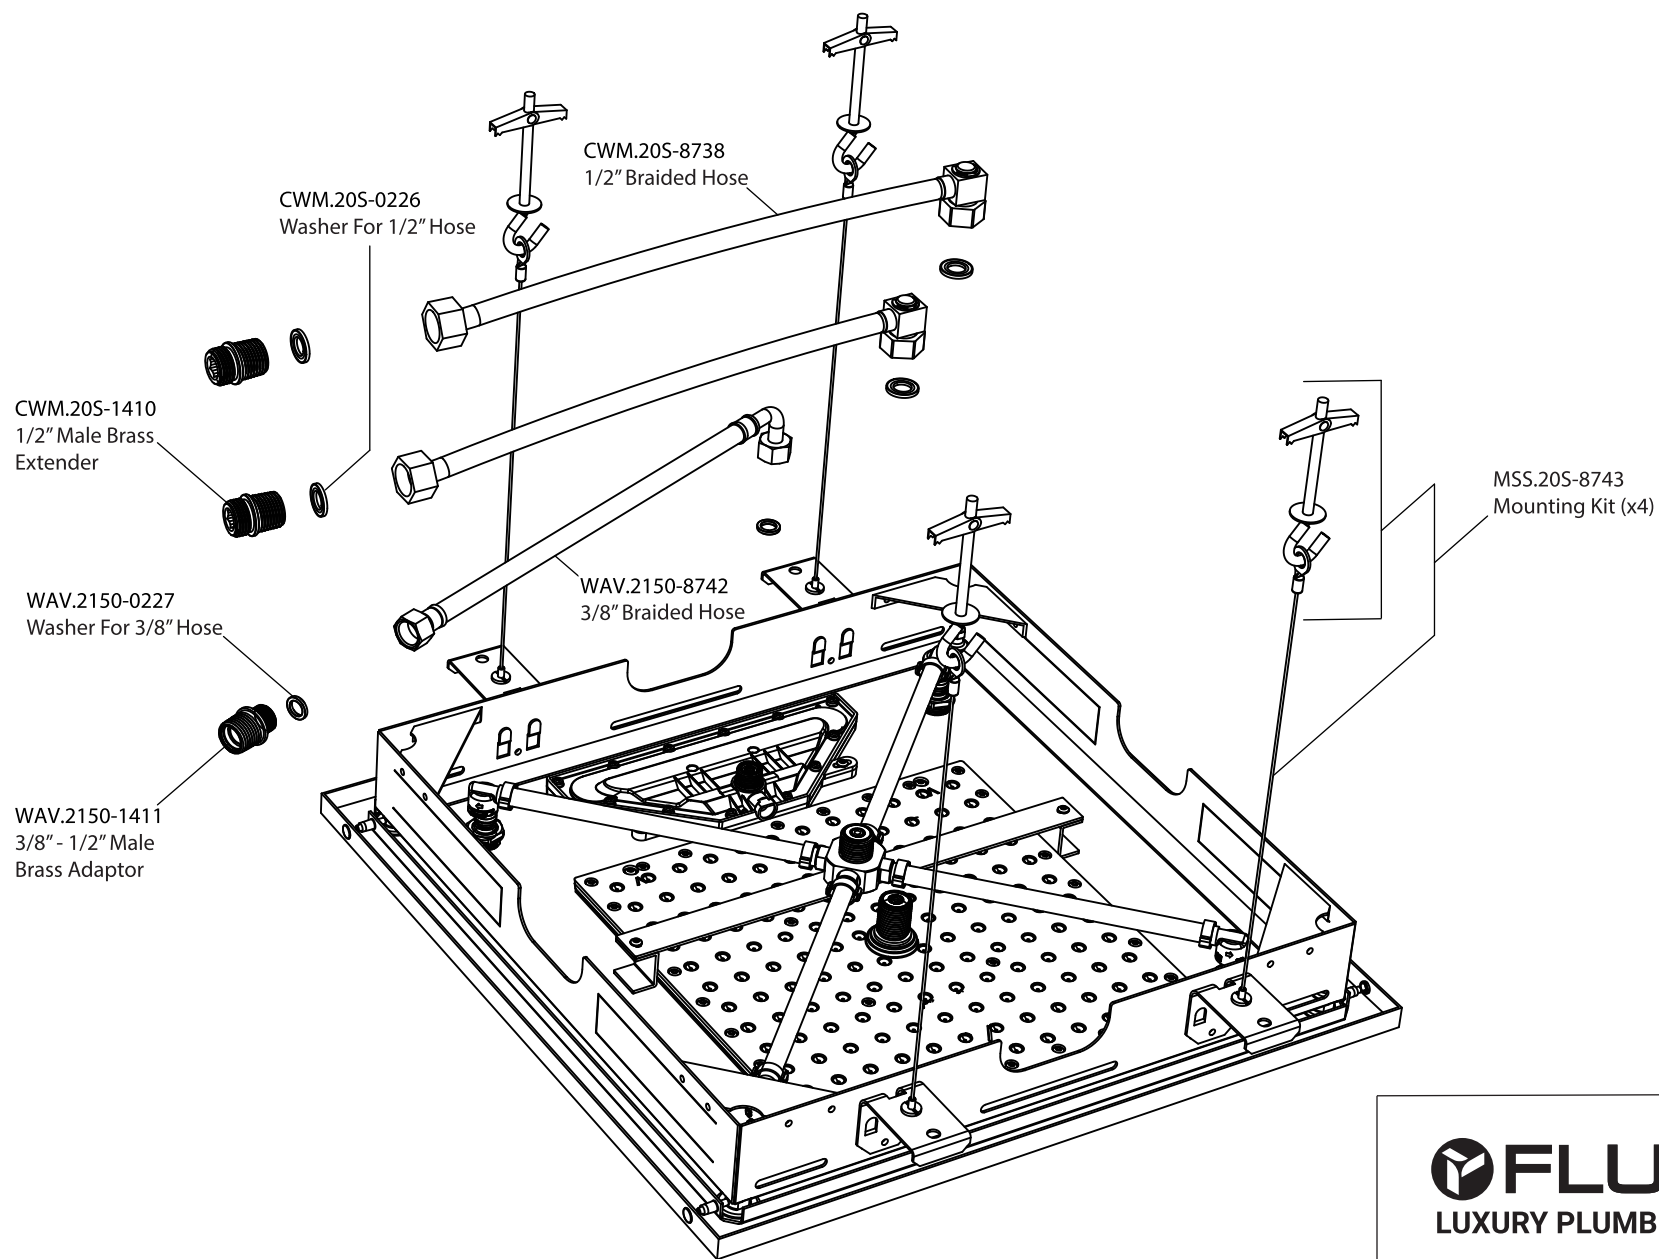

Product Parts Breakdown

 **FLUSSO**
LUXURY PLUMBING FIXTURES

MWM.205

Ver 2.53

Product Parts Breakdown

 **FLUSSO**
LUXURY PLUMBING FIXTURES

MWM.20S

Ver 2.53