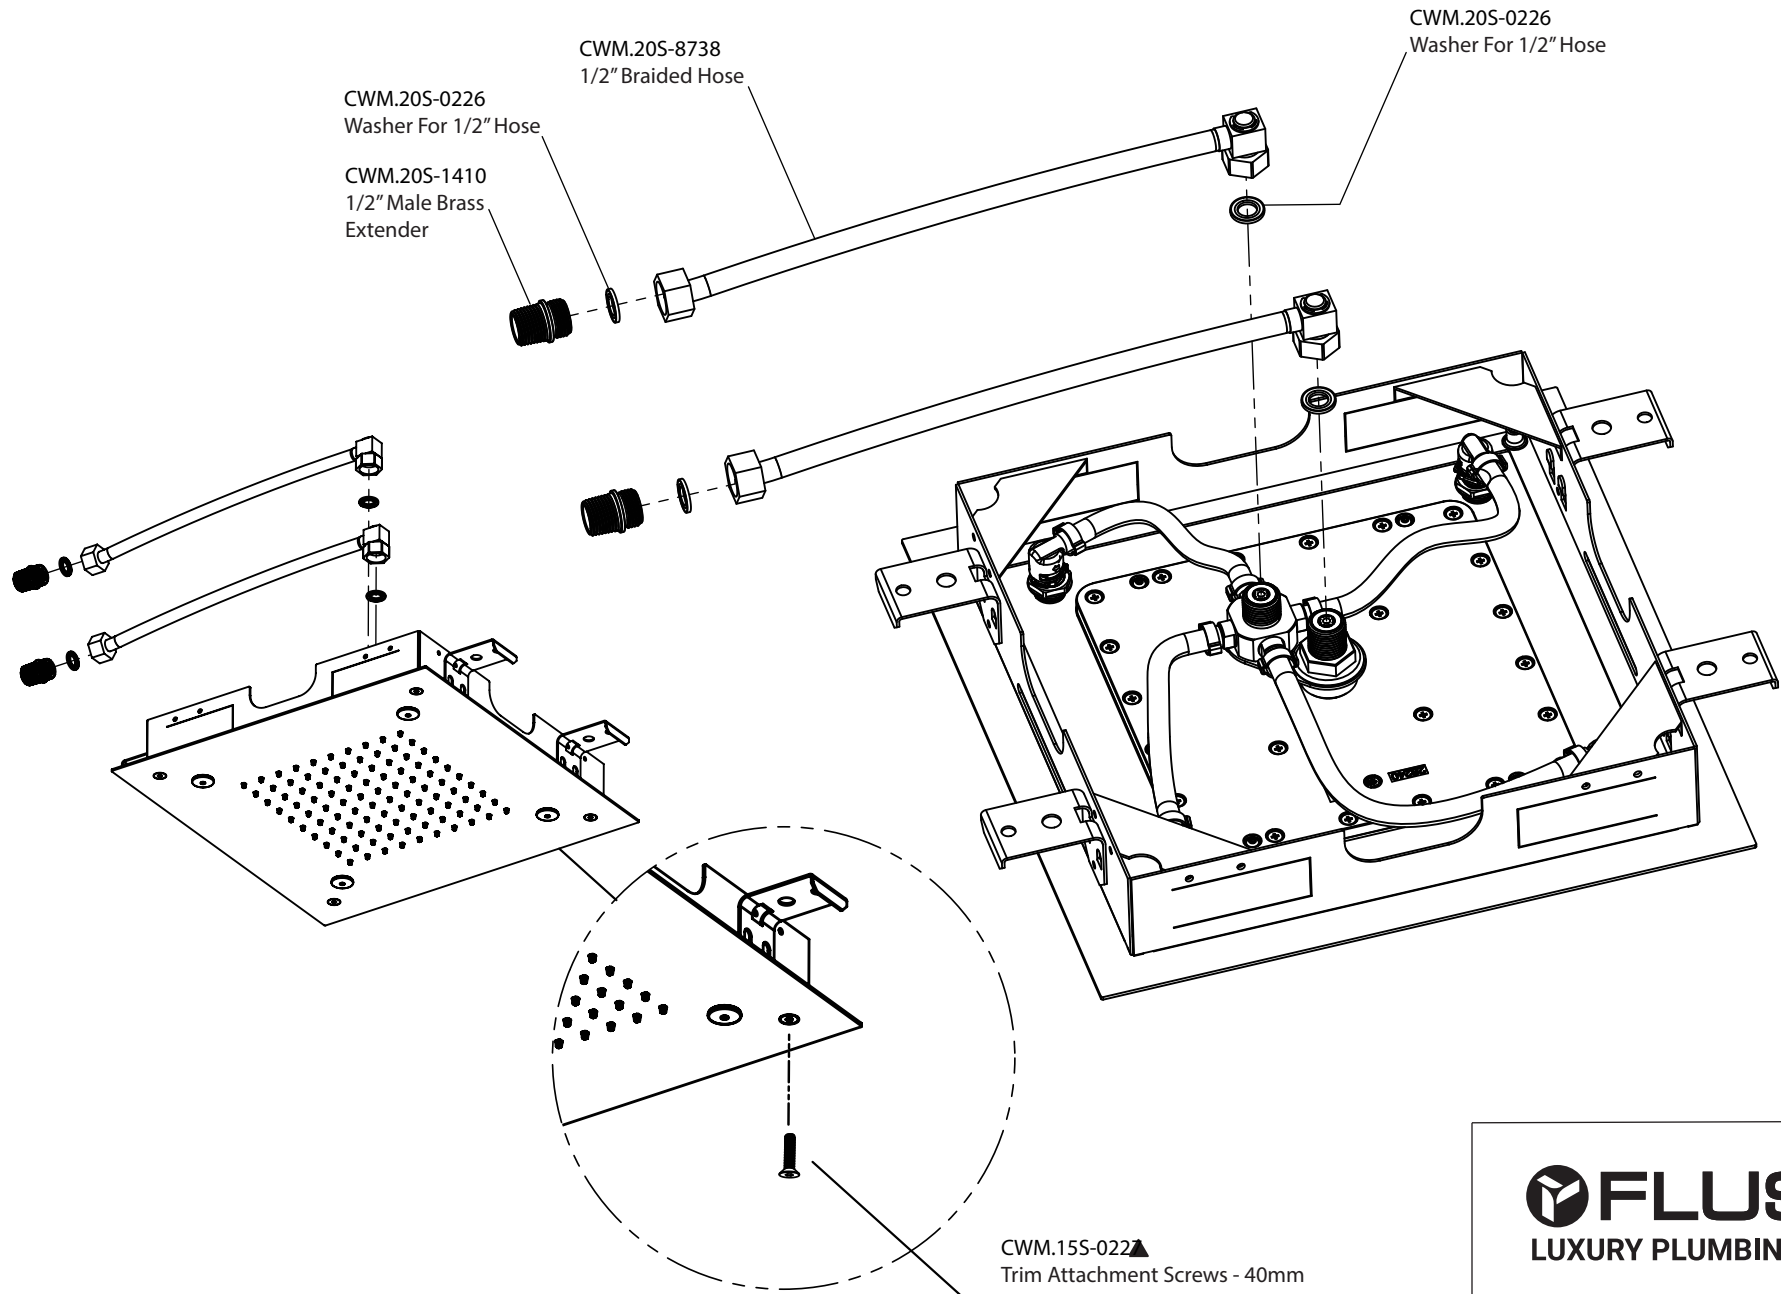

Product Parts Breakdown

CWM.20S-0226
Washer For 1/2" Hose

CWM.20S-1410
1/2" Male Brass
Extender

CWM.20S-8738
1/2" Braided Hose

CWM.20S-0226
Washer For 1/2" Hose

- CWM.15S-022▲
Trim Attachment Screws - 40mm
- CWM.15S-0227-60▲
Trim Attachment Screws - 60mm
- CWM.15S-0227-80▲
Trim Attachment Screws - 80mm

FLUSSO
LUXURY PLUMBING FIXTURES

MSS.15S