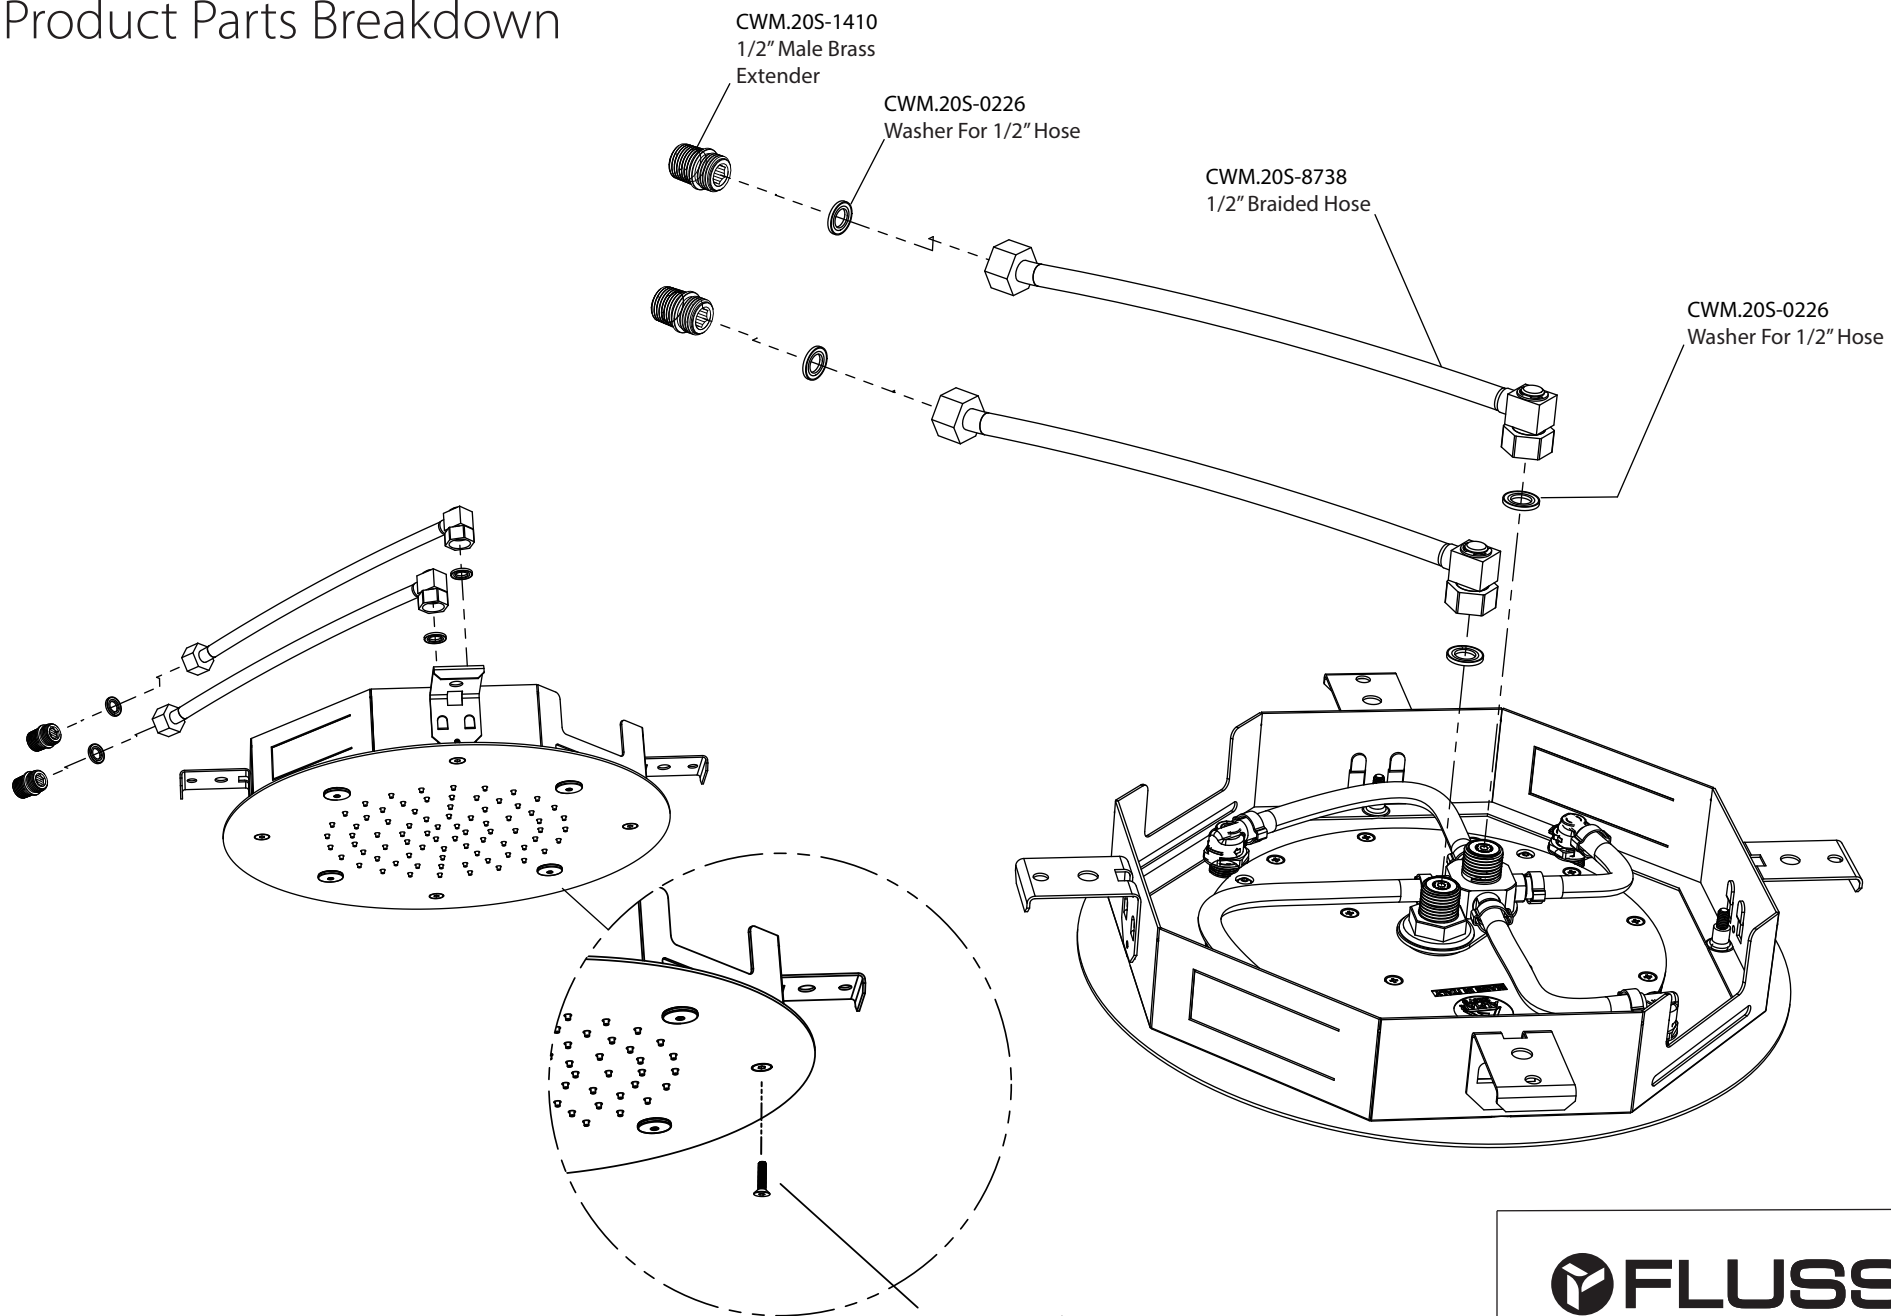

Product Parts Breakdown

FLUSSO
LUXURY PLUMBING FIXTURES

MSS.15R

Ver 2.54