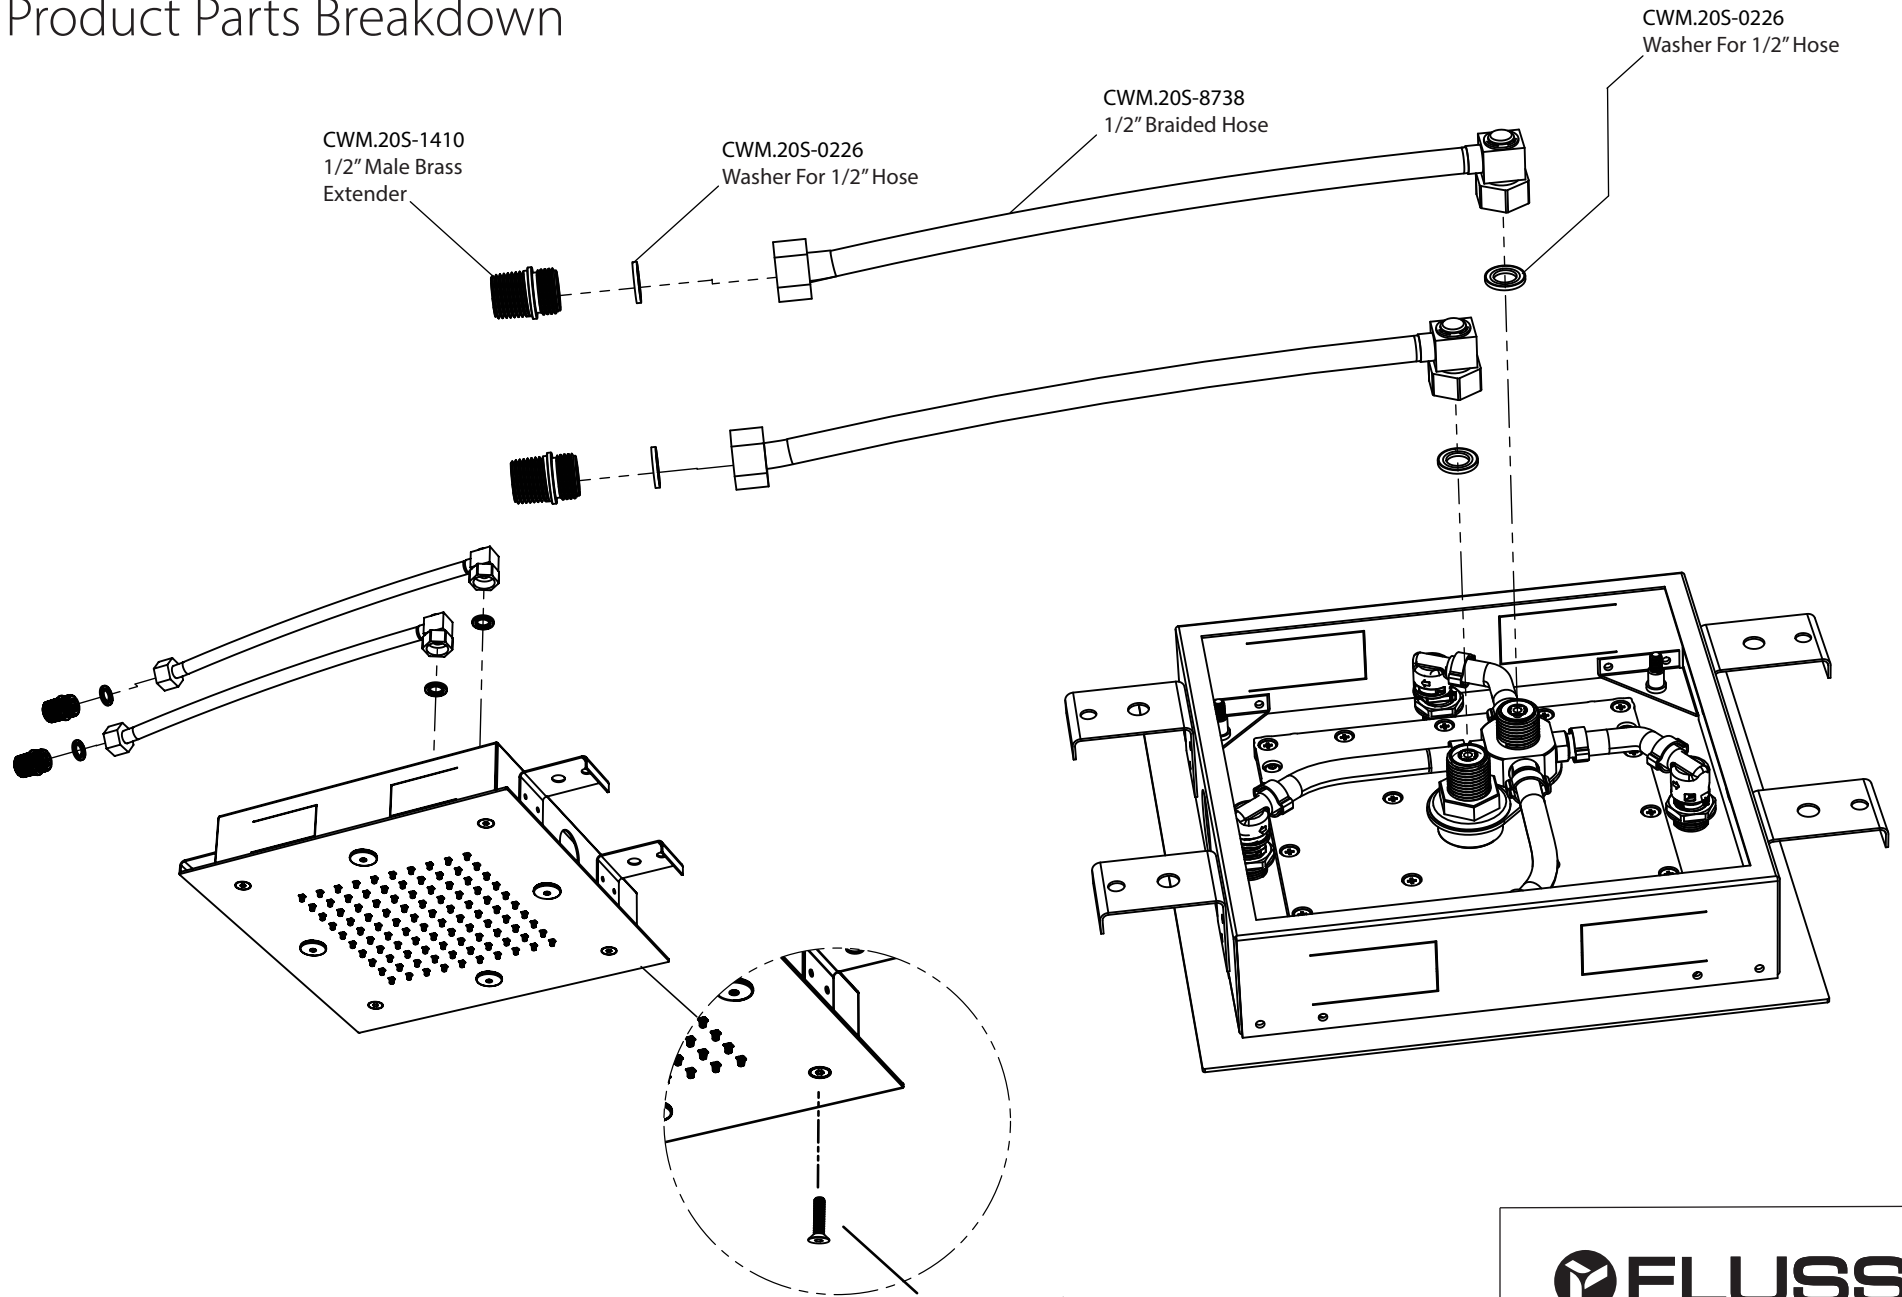

Product Parts Breakdown

CWM.205-1410
1/2" Male Brass
Extender

CWM.205-0226
Washer For 1/2" Hose

CWM.205-8738
1/2" Braided Hose

CWM.205-0226
Washer For 1/2" Hose

CWM.155-0222▲
Trim Attachment Screws - 40mm
CWM.155-0227-60▲
Trim Attachment Screws - 60mm
CWM.155-0227-80▲
Trim Attachment Screws - 80mm

 **FLUSSO**
LUXURY PLUMBING FIXTURES

MSS.12S

Ver 2.54