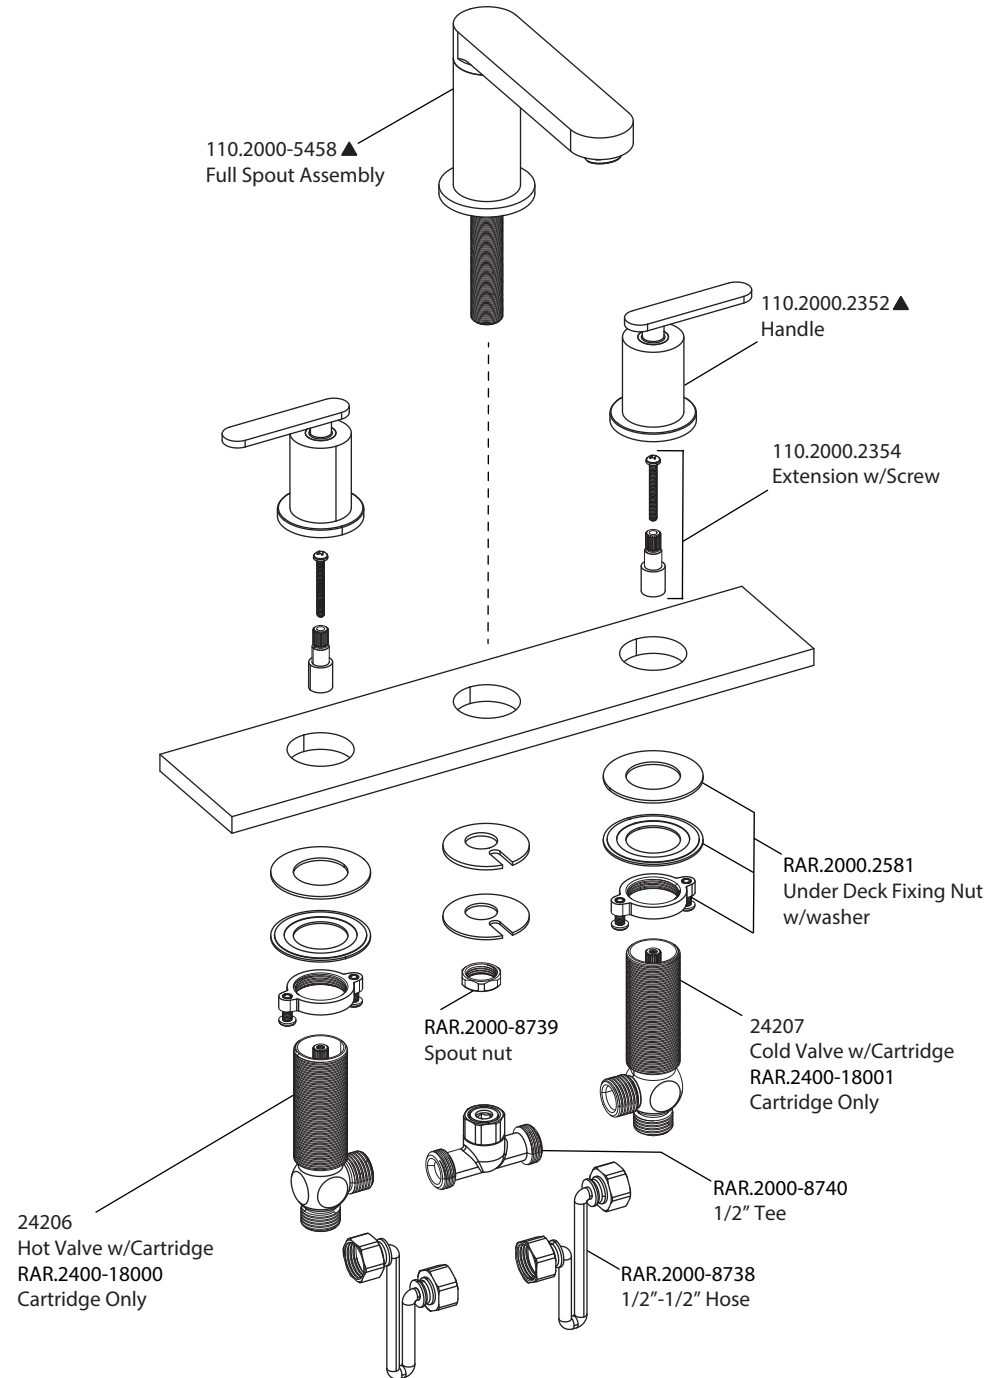

# Product Parts Breakdown

**FLUSSO**  
LUXURY PLUMBING FIXTURES

110.2000