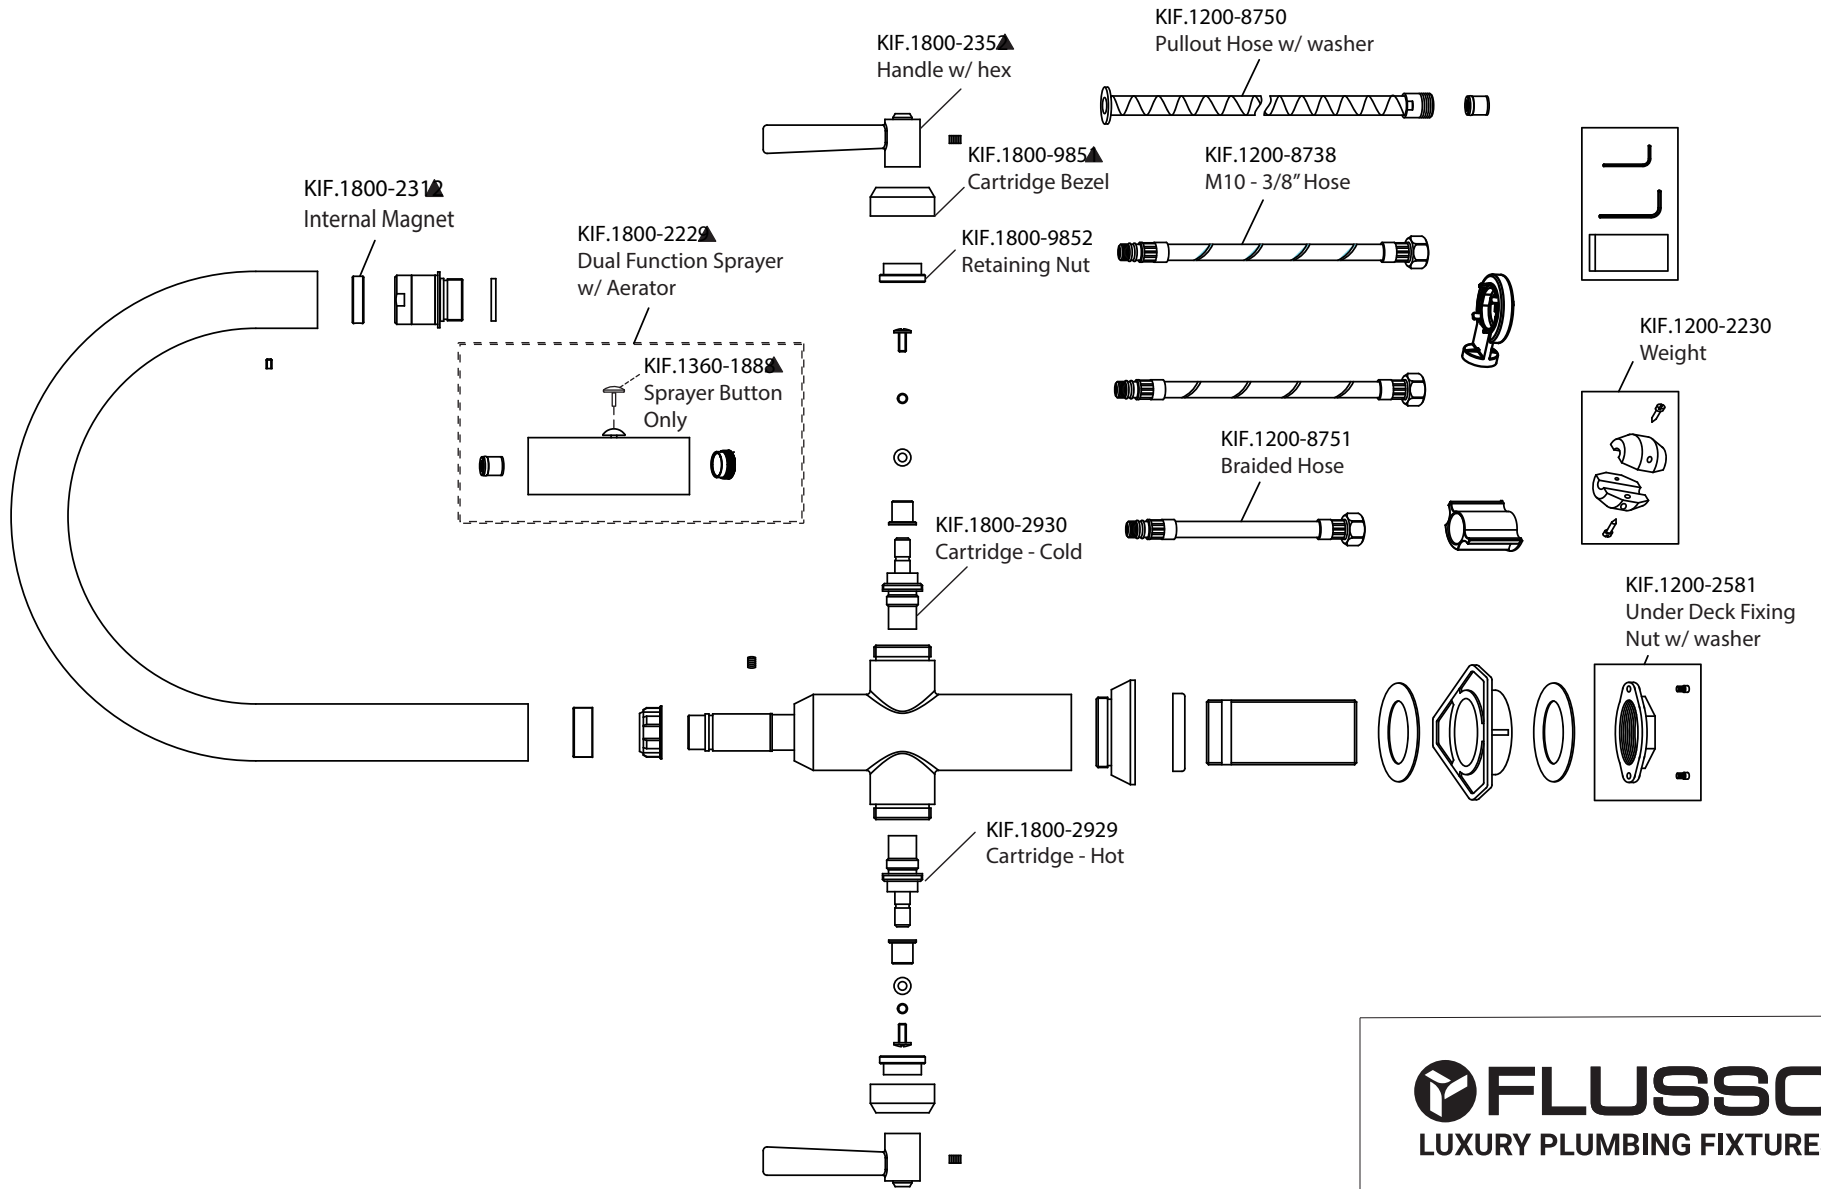

# Product Parts Breakdown

**FLUSSO**  
LUXURY PLUMBING FIXTURES

KIF.1800